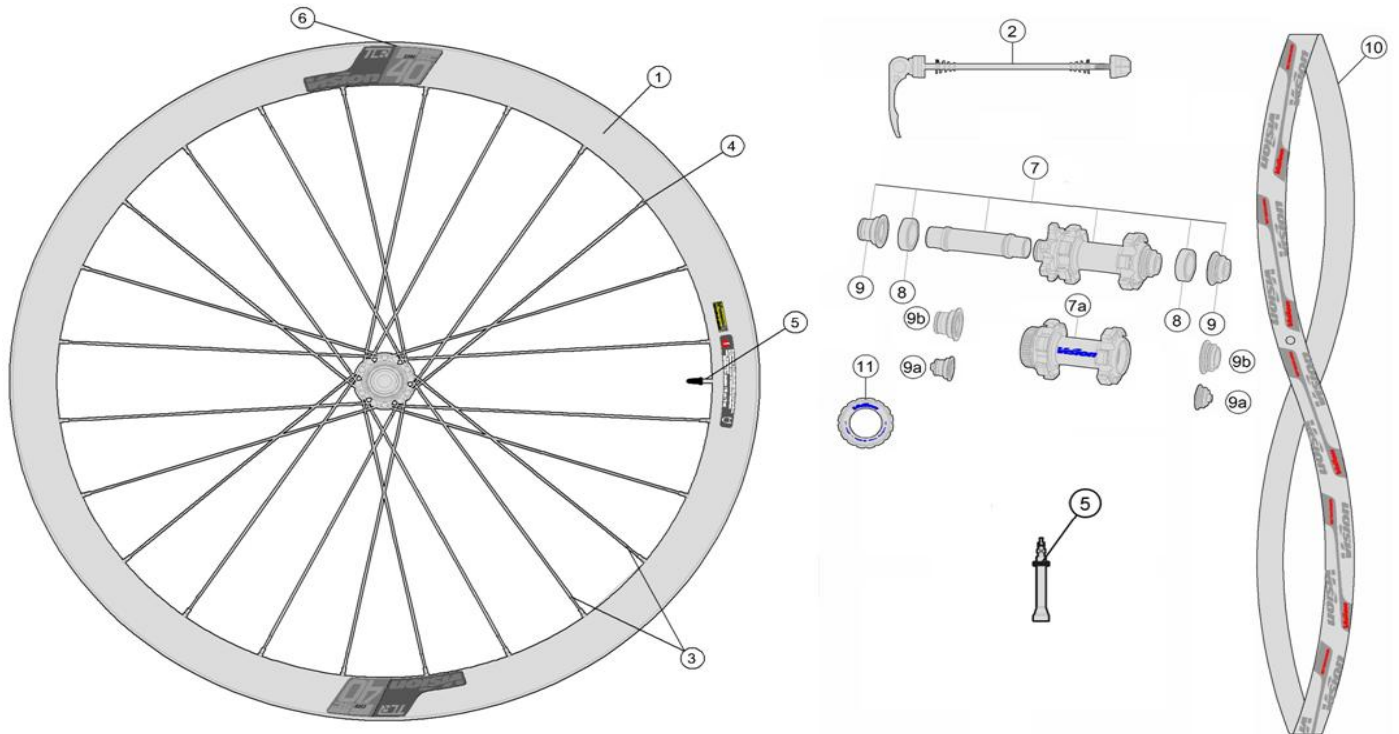

UD carbon clincher rim ; Non-P.R.A. hubs for Direct pull spokes

- 710-0105053030 WH134{WH-VT-641CHTL/DB/TA12/F} SC 40 Front Wheel Clincher (Tubeless) 6-Bolt Rotor Mount TA configuration
- 710-0092053030 WH673{WH-VT-641CHTL/DB-CL/TA12/F} SC 40 Front Wheel Clincher (Tubeless) Centerlock TA configuration
- 710-0108053030 WH135{WH-VT-656CHTL/DB/TA12/F} SC 55 Front Wheel Clincher (Tubeless) 6-Bolt Rotor Mount TA configuration
- 710-0091053030 WH675{WH-VT-656CHTL/DB-CL/TA12/F} SC 55 Front Wheel Clincher (Tubeless) Centerlock TA configuration

Item No.	FSA Code No.	Description	Notes
1	725-0098002030	RM140A Front Rim Clincher (Tubeless) - 24H x 55mm depth	Rim Sticker Kit not included ★
3	748-0008003010	SK0329 Spoke Kit 260mm x5pcs	For Vision SC 55 Non-drive side ★
	748-0008044010	SK03292 Spoke Kit 261mm x5pcs	For Vision SC 55 Drive side ★
4	752-A6052	ML240 14mm Hex Brass Black Nipple Kit x5 pcs	
6	752-0629000000	ZJWH0657 Rim Sticker Kit Vision TLR 55 SC DB	Vision SC 55 DB Gray graphic (MY2019) ★
7	752-0351002011	U1096 Front Hub Assembly - TA12 Configuration	6-Bolt rotor mount ★
8	752-0323000001	MR018 Steel Bearings x2pcs	
9	752-0522000010	MW632 Front Hub End Caps - TA12 Configuration	6-bolt & Centerlock rotor mount ★
10	752-0061000471	MS289 Vision Rim Tape for Clincher Rim	Vision Logo 700C W21 xT0.5mm