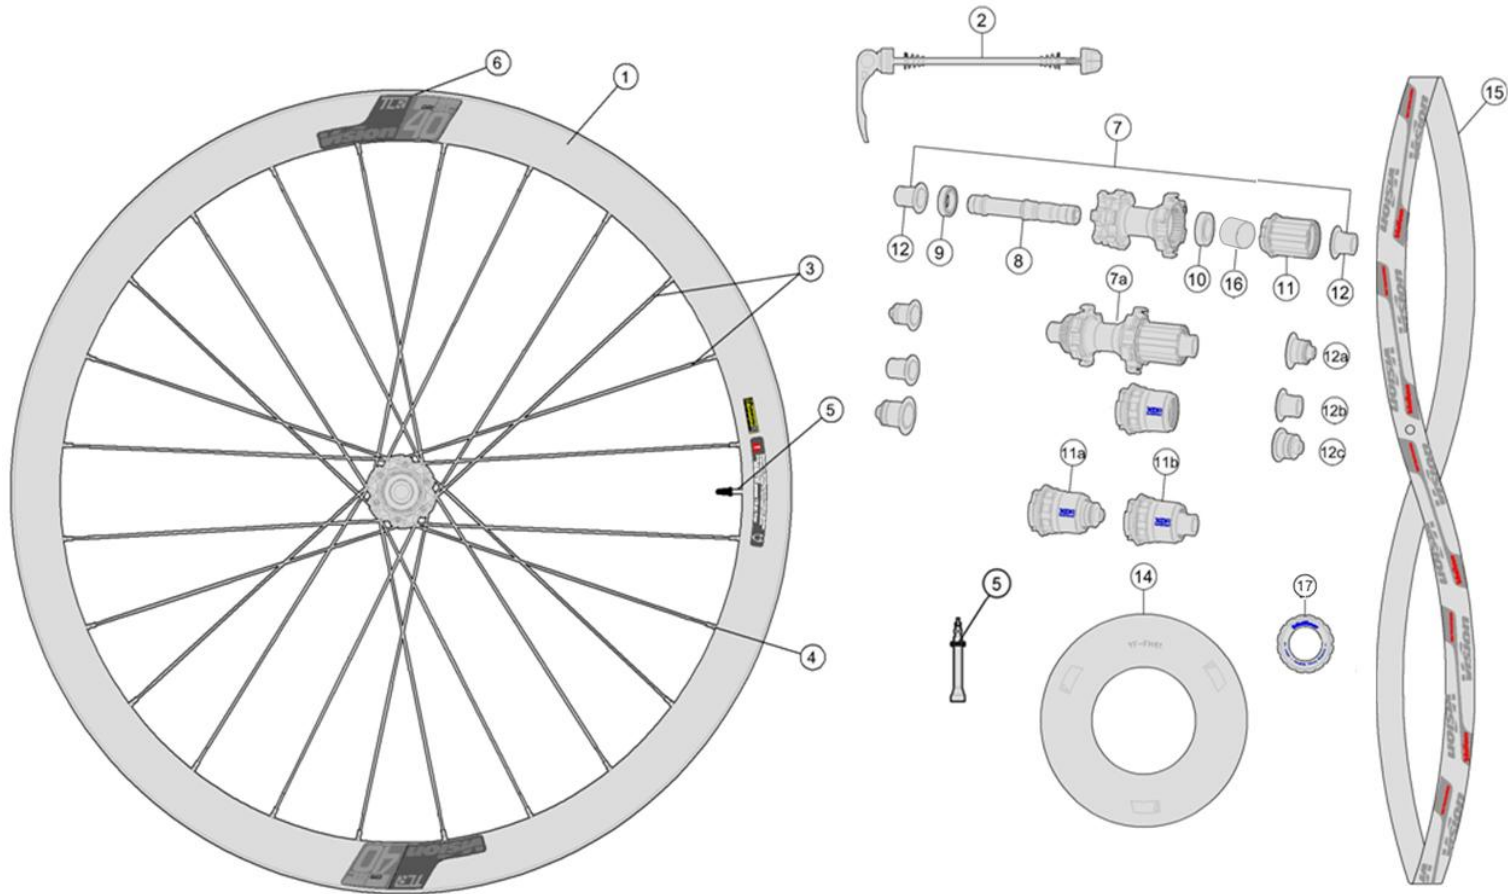

710-0105054030 WH234{WH-VT-641CHTL/DB/X12/S/R} SC 40 Rear Wheel Clincher (Tubeless) 6-Bolt Rotor Mount TA configuration
710-0105058030 WH434{WH-VT-641CHTL/DB/X12/XDR/R} SC 40 Rear Wheel Clincher (Tubeless) 6-Bolt SRAM XDR 12S Compatible
710-0092054030 WH773{WH-VT-641CHTL/DB-CL/X12/S/R} SC 40 Rear Wheel Clincher (Tubeless) Centerlock Rotor Mount TA configuration
710-0092058030 WH973{WH-VT-641CHTL/DB-CL/X12/XDR/R} SC 40 Rear Wheel Clincher (Tubeless) Centerlock SRAM XDR 12S Compatible
710-0108054030 WH235{WH-VT-656CHTL/DB/X12/S/R} SC 55 Rear Wheel Clincher (Tubeless) 6-Bolt Rotor Mount TA configuration
710-0108058030 WH435{WH-VT-656CHTL/DB/X12/XDR/R} SC 55 Rear Wheel Clincher (Tubeless) 6-Bolt SRAM XDR 12S Compatible
710-0091054030 WH775{WH-VT-656CHTL/DB-CL/X12/S/R} SC 55 Rear Wheel Clincher (Tubeless) Centerlock Rotor Mount TA configuration
710-0091058030 WH975{WH-VT-656CHTL/DB-CL/X12/XDR/R} SC 55 Rear Wheel Clincher (Tubeless) Centerlock SRAM XDR 12S Compatible

Item No.	FSA Code No.	Description	Notes
1	725-0098002031	RM140B Rear Rim Clincher (Tubeless) - 24H x 55mm depth	★Rim Sticker Kit not included
3	748-0008044010	SK03292 Spoke Kit 261mm x5 pcs	for Vision SC 55 Non-drive side
	748-0008017010	SK03291 Spoke Kit 259mm x5 pcs	For Vision SC 55 Drive side
4	752-A6052	ML240 14mm Hex Brass Black Nipple Kit x5 pcs	
6	752-0629000000	ZJWH0657 Rim Sticker Kit Vision TLR 55 SC DB	Vision SC 55 Gray graphic (MY2019) ★
7	752-0751002011	U2131 Rear Hub Assembly –Shimano compatible	6-Bolt rotor mount, X12 Configuration ★
8	752-0558000010	ME303 Axle for Rear Hub Assembly - 6-Bolt & Centerlock rotor mount	QR /X12 Configuration
9	752-0495000002	MR017 Steel Bearings	For Non-drive side
10	752-0077000001	MR028 Steel Bearings	For Drive side
11	752-0304000062	EL272 Freehub Assembly - Shimano compatible	Include Chromoly Steel Bearings ★
12	752-0525000010	MW637 Rear Hub End Caps - X12 configuration	6-bolt & Centerlock rotor mount (Shimano) ★
13	752-0072000010	MW322 11 Speed Cassette Spacer	Shimano N10/11
14	752-0130000000	W1020 Vision Wheelset Spoke Protector	
15	752-0061000471	MS289 Vision Rim Tape for Clincher Rim	Vision Logo 700C W21 xT0.5mm
16	752-0806000790	MW199 Rear Hub Spacer