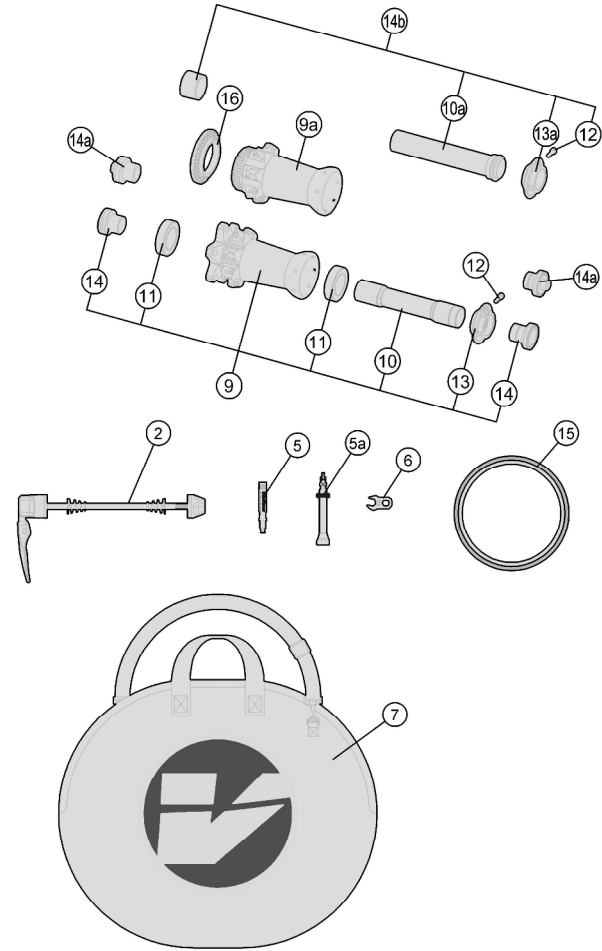

Full carbon 40mm section rim; P.R.A. hubs with direct pull spokes; both tubular and clincher available

- 710-0070163035 WH621{WH-VT-840TU/DB/SL/TA12/F} Front Wheel Tubular 6-Bolt Rotor Mount TA configuration
- 710-0067163034 WH622{WH-VT-840TU/DB-CL/SL/TA12/F} Front Wheel Tubular Centerlock TA configuration
- 710-0061163035 WH618{WH-VT-840CHTL/DB/SL/TA12/F} Front Wheel Clincher (Tubeless) 6-Bolt Rotor Mount TA configuration
- 710-0062163036 WH619{WH-VT-840CHTL/DB-CL/SL/TA12/F} Front Wheel Clincher (Tubeless) Centerlock TA configuration