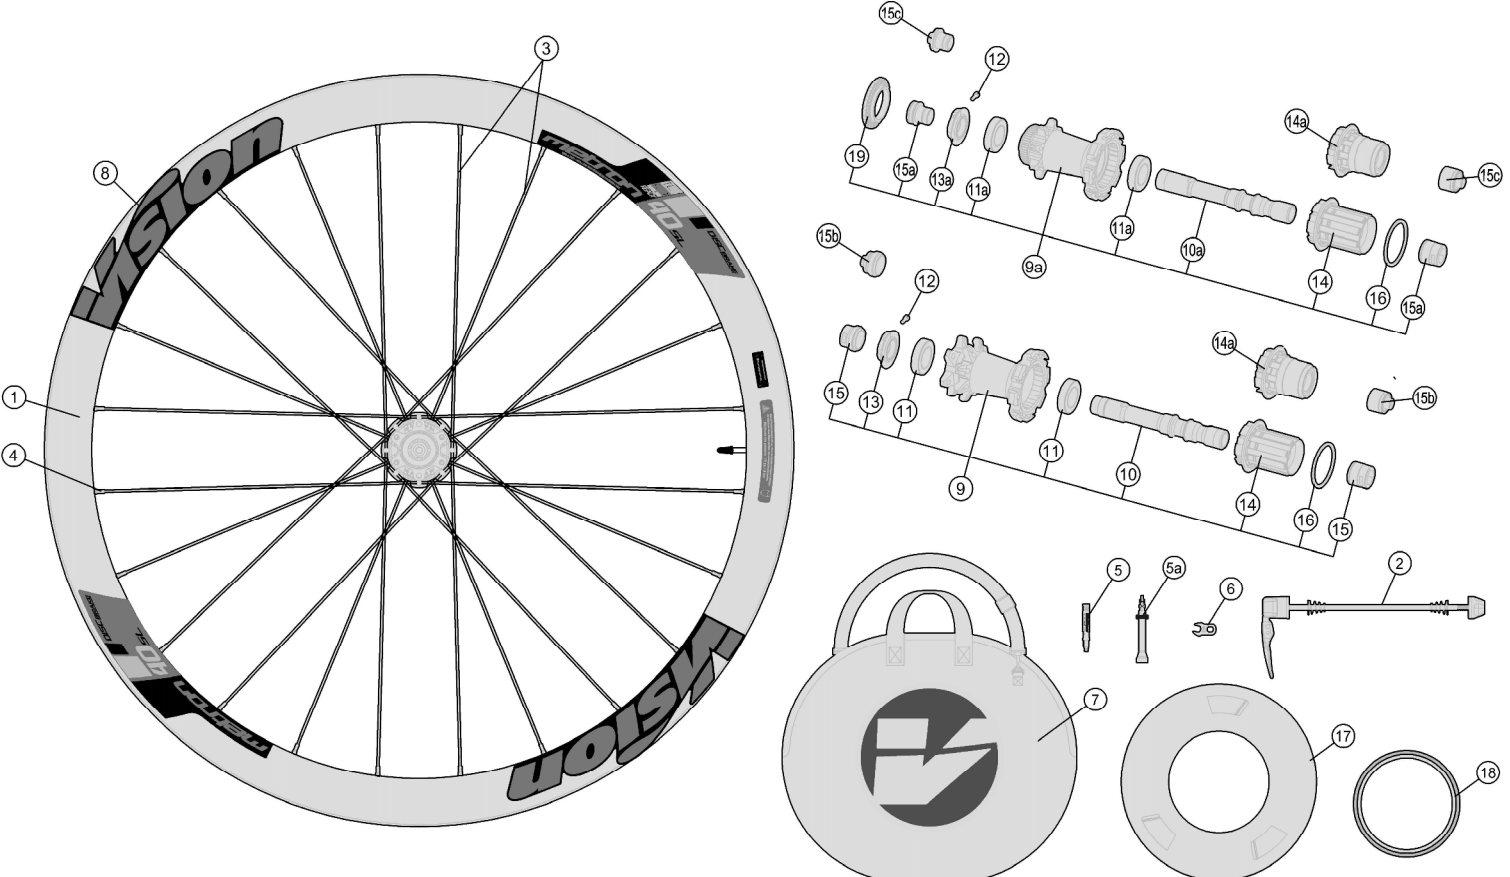

710-0070054034 WH721{WH-VT-840TU/DB/SL/X12/S/R}
710-0067054034 WH722{WH-VT-840TU/DB-CL/SL/X12/S/R}
710-0070058030 WH921{WH-VT-840TU/DB/SL/X12/XDR/R}
710-0067058030 WH922{WH-VT-840TU/DB-CL/SL/X12/XDR/R}
710-0061054034 WH718{WH-VT-840CHTL/DB/SL/X12/S/R}
710-0062054036 WH719{WH-VT-840CHTL/DB-CL/SL/X12/S/R}
710-0061058030 WH918{WH-VT-840CHTL/DB/SL/X12/XDR/R}
710-0062058030 WH919{WH-VT-840CHTL/DB-CL/SL/X12/XDR/R}

Rear Wheel Tubular 6-bolt Rotor Mount TA configuration
Rear Wheel Tubular Centerlock Rotor Mount TA configuration
Rear Wheel Tubular 6-Bolt Rotor Mount SRAM XDR 12S Compatible
Rear Wheel Tubular Centerlock Rotor Mount SRAM XDR 12S Compatible
Rear Wheel Clincher (Tubeless) 6-Bolt Rotor Mount TA configuration
Rear Wheel Clincher (Tubeless) Centerlock Rotor Mount TA configuration
Rear Wheel Clincher (Tubeless) 6-Bolt SRAM XDR 12S Compatible
Rear Wheel Clincher (Tubeless) Centerlock SRAM XDR 12S Compatible

Item No.	FSA Code No.	Description	Notes
1	725-0048002033	RM101B Rear Rim Tubular – 24H	Rim Sticker Kit not included ★
3	748-0008035010	SK032T Spoke Kit 265 mm x5 pcs	for Tubular drive side ★
	748-0008007010	SK032R Spoke Kit 277 mm x5 pcs	for Tubular non-drive side ★
4	752-6071	ML354 15mm Hexa Brass Black Nipple Kit x5 pcs	Alpina ABS Nipple
5	752-5114	E0282D Aluminum Valve Extender-30L	For Tubular 40mm section rim ★
6	752-5126	E0310 Valve Extender Wrench	
7	752-9003	E0169 Vision Wheel Bag	
8	752-0649000000	ZJWH0589 Rim Sticker Kit metron 40 SL DISC BRAKE	Tubular Vision Gray graphic (MY2019) ★
9	752-0378002014	U2097 Rear Hub Assembly –Shimano Compatible	6-Bolt rotor mount, X12 Configuration ★
10	752-0563000011	ME278 Axle for Rear Hub Assembly - 6-Bolt rotor mount	QR /X12 Configuration ★
11	752-0632000000	MR217 Steel Bearings x2pcs	6-bolt rotor mount ★
12	752-6590	ML347A Adjustment Collar Bolt	
13	752-0672000050	MW537 PRA Adjustment Collar - QR /X12 Configuration	Centerlock rotor mount★
14	752-0648000000	EL333 Freehub Assembly - Shimano Compatible	6-Bolt & Centerlock (with bearings) ★
15	752-0499000010	EL301 Rear Hub End Caps - X12 configuration	6-Bolt rotor mount (Shimano & SRAM XDR) ★
16	752-0072000010	MW322 11 Speed Cassette Spacer	Shimano N10/11
17	752-0570000000	W1124 Vision Wheelset Spoke Protector