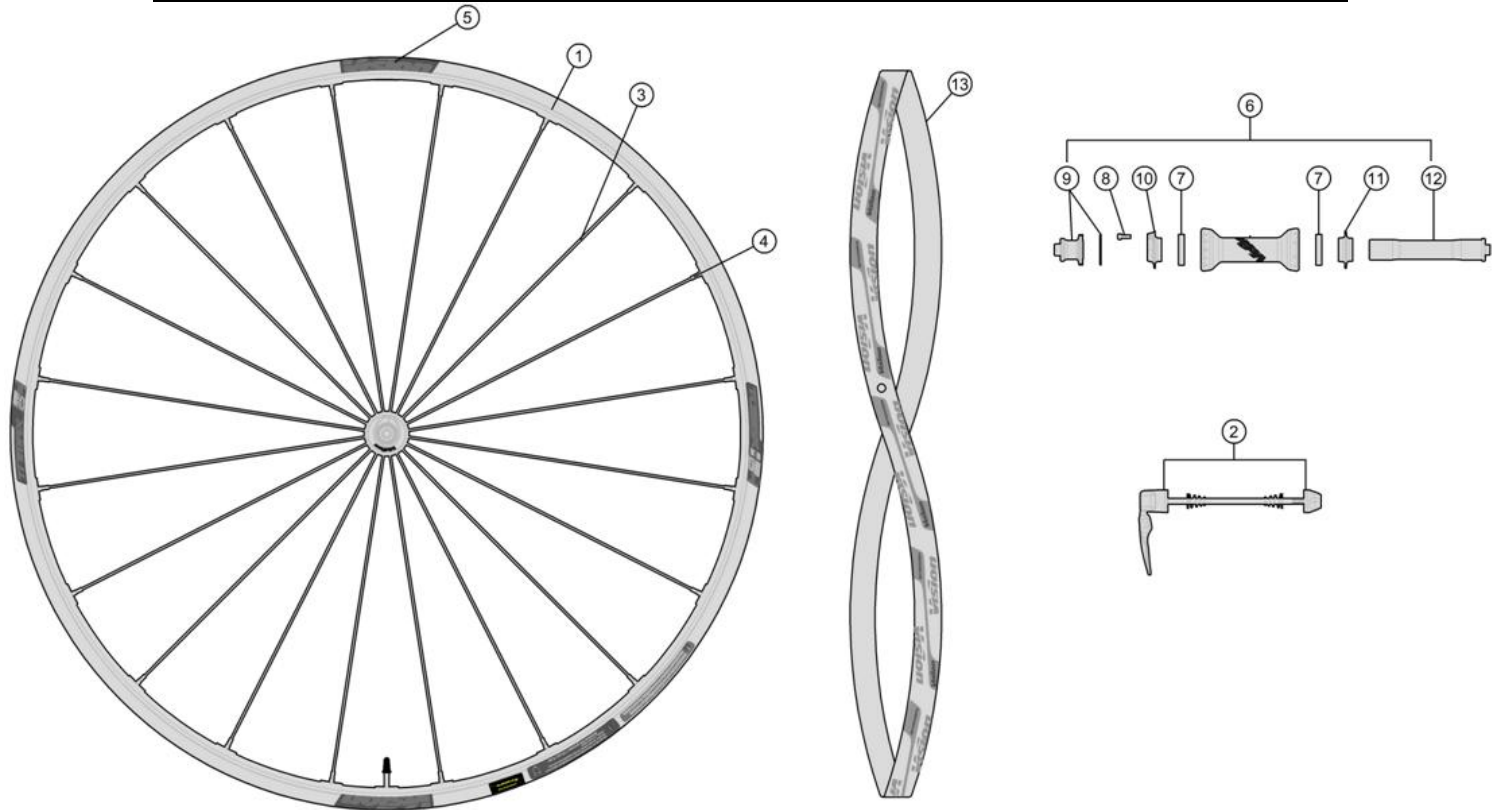

Alloy tubeless ready rim, P.R.A. hub for DP spokes; Interspoke milling R06 system; Ceramic Black brake surface

710-0060043820-WH640 { WH-VT-625CHTL/KB } TriMax 25 Front Wheel, 20mm section, Black brake surface

Item No.	FSA Code No.	Description	Notes
1	725-0054001820	RM110A Front Rim Clincher -20H	Rim Sticker Kit not included
2	750-0012101010	QR-93 Complete Quick Release -114mm	
3	748-0004023520	SK039M Spoke Kit 291mm X5pcs	
4	752-0564000110	ML583 15mm Hex ALPINA ABS Alloy BLACK Nipple Kit X5pcs	
5	752-0486000000	ZJWH0459 Rim Sticker Kit VISION+ TriMax 25 KB	
6	752-0484001010	U1120 Front Hub Assembly	
7	752-0078000110	MR126 Steel Bearings	
8	752-0311000001	ML347 Adjustment Collar Bolt	
9	752-0153000010	MW278 Front Hub End Cap + MS251 O-ring	
10	752-0314000010	MW279 Preload Adjustment Collar	Black with vision logo
11	752-0461000010	MW062 Unthreaded Adjustment Collar	Black with vision logo
12	752-0310000010	ME175 Front Hub Axle	
13	752-0061000471	MS289 Vision Rim Tape for Clincher Rim	Vision Logo 700C W21 xT0.5mm