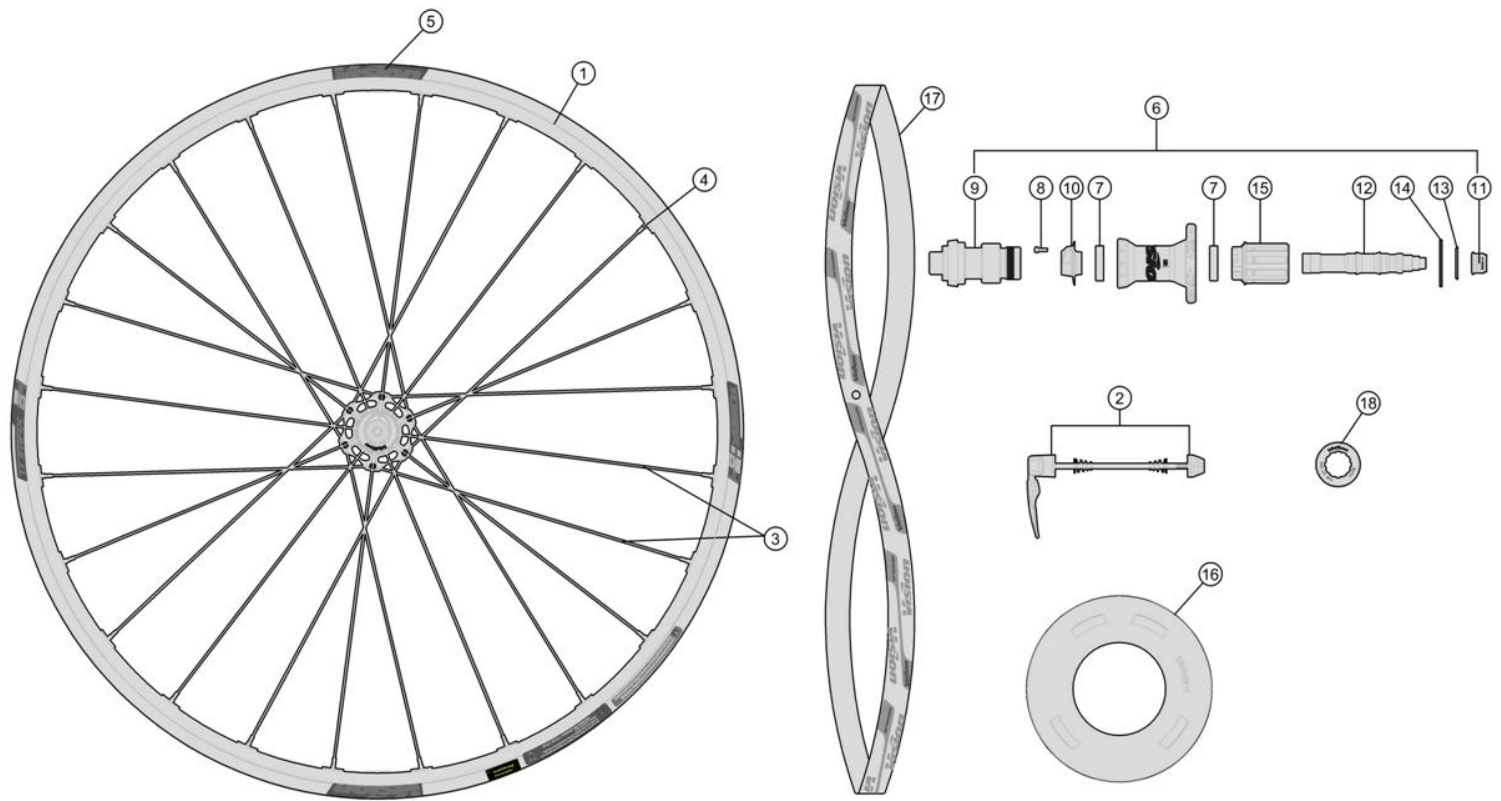

Alloy tubeless ready rim, P.R.A. hub for DP spokes; Interspoke milling R06 system; Ceramic Black brake surface

710-0060043820-WH640 { WH-VT-625CHTL/KB } TriMax 25 Front Wheel, 20mm section, Black brake surface

Item No.	FSA Code No.	Description	Notes
1	725-0054001820	RM110A Front Rim Clincher -20H	Rim Sticker Kit not included
2	750-0012101010	QR-93 Complete Quick Release -114mm	
3	748-0004023520	SK039M Spoke Kit 291mm X5pcs	
4	752-0564000110	ML583 15mm Hex ALPINA ABS Alloy BLACK Nipple Kit X5pcs	
5	752-0486000000	ZJWH0459 Rim Sticker Kit VISION+ TriMax 25 KB	
6	752-0484001010	U1120 Front Hub Assembly	
7	752-0078000110	MR126 Steel Bearings	
8	752-0311000001	ML347 Adjustment Collar Bolt	
9	752-0153000010	MW278 Front Hub End Cap + MS251 O-ring	
10	752-0314000010	MW279 Preload Adjustment Collar	Black with vision logo
11	752-0461000010	MW062 Unthreaded Adjustment Collar	Black with vision logo
12	752-0310000010	ME175 Front Hub Axle	
13	752-0061000471	MS289 Vision Rim Tape for Clincher Rim	Vision Logo 700C W21 xT0.5mm