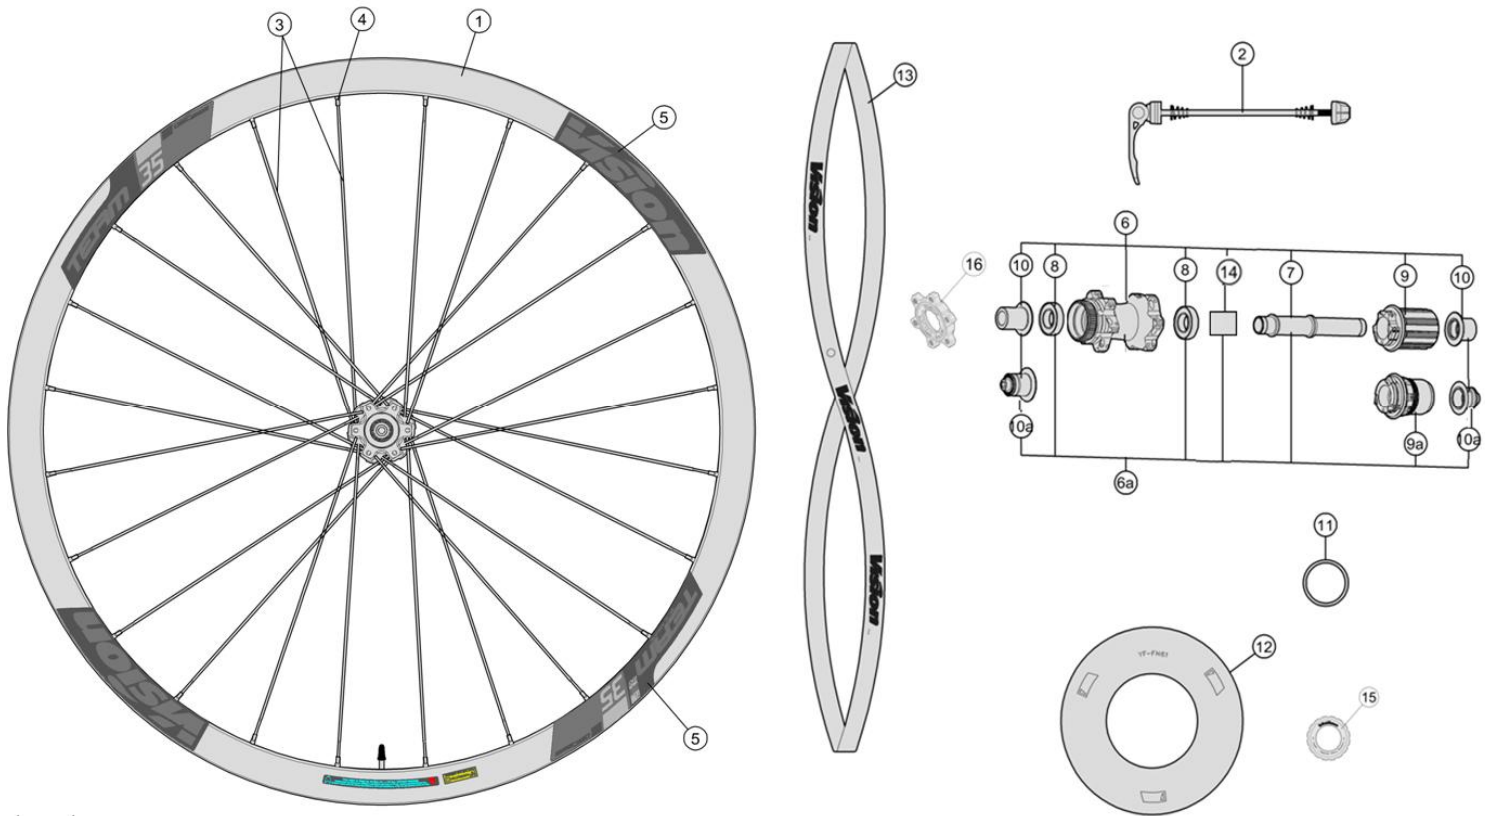

710-0132054440 WHS017{WH-VT-341CHTL/DB/X12/S/R} Rear Wheel, X12 ISO 6-B SMN compatible
710-0133054440 WHS018{WH-VT-341CHTL/DB-CL/X12/S/R}Rear Wheel, X12 Centerlock SMN compatible
710-0132058440 WHX017{WH-VT-341CHTL/DB/X12/XDR/R}Rear Wheel, X12 ISO 6-B XDR compatible
710-0133058440 WHX018{WH-VT-341CHTL/DB-CL/X12/XDR/R}Rear Wheel, X12 Centerlock XDR compatible

Item No.	FSA Code No.	Description	Notes
1	725-0132002441	RM167B Rear Rim Tubeless Clincher - 24H	Rim Sticker Kit not included
3	748-0031050520	SK059B Spokes Kit 284mm x5 pcs	Direct Pull, Drive side & Non-Drive side
4	752-0178000020	ML519 14mm Brass Silver Nipple Kit x5 pcs	
5	752-0755000000	ZJWH0621 Rim Sticker Kit Vision+ Team 30 Disc Tubeless	
6	752-0785002010	U2144 Rear Hub Assembly - Shimano Compatible	Centerlock, X12 configuration
7	752-0889000010	ME408 Rear Hub Axle	
8	752-0887000000	MR244 Steel Bearings	For Drive side
	752-0888000000	MR245 Steel Bearings	For Non-drive side
9	752-0895000060	EL370 Freehub Assembly - includes bearing	★Shimano Compatible
10	752-0885000010	MW732 Rear Hub End Caps	★For X12 Configuration
11	752-0072000010	MW322 10 Speed Cassette Spacer	Shimano N10/11
12	752-0130000000	W1020 Vision Wheelset Spoke Protector	
13	752-0188000470	MS328 Vision Rim Tape for Clincher Rim- Red	Vision logo 700C W22 xT0.5mm
14	752-0852000AG0	MW717 Rear Hub Spacer	
15	752-0903000010	ML677 External Lockring	for Centerlock

★Optional Parts

Item No.	FSA Code No.	Description	Notes
2	752-0010206011	QR-25 Quick Release - 151mm	For QR configuration 135/142mm OLD
6	752-0785002011	U2144 Rear Hub Assembly - Shimano Compatible	Centerlock, QR configuration
6	752-0786002010	U5144 Rear Hub Assembly - SRAM XDR 12S Compatible	Centerlock, X12 configuration
	752-0786002011	U5144 Rear Hub Assembly - SRAM XDR 12S Compatible	Centerlock, QR Configuration
9	752-0896000061	EL371 Freehub Assembly - SRAM XDR 12S Compatible	with Drive side end caps for X12 Configuration
	752-0896000060	EL371 Freehub Assembly - SRAM XDR 12S Compatible	with Drive side end caps for QR configuration
10	752-0884000010	MW731 Rear Hub End Caps	For QR Configuration
16	752-0821000520	EL360 6-Bolt Disc Rotor lockring with Adapter	Centerlock converted to 6-Bolt compatible