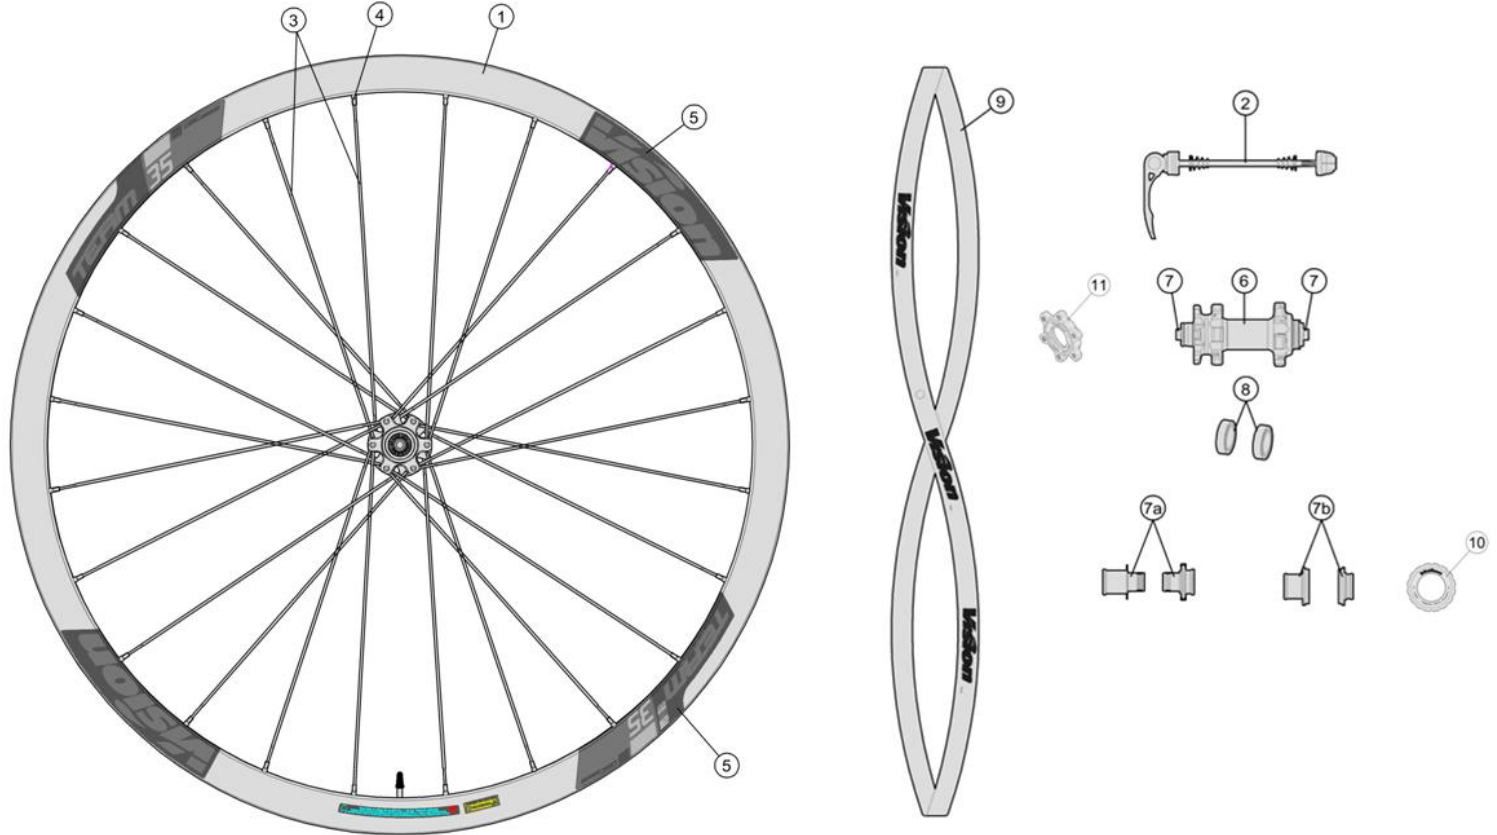

Team 35 Clincher TL Disc ISO 6-Bolt WH-VT-341CHTL/DB

Team 35 Clincher TL Disc Centerlock WH-VT-341CHTL/DB-CL

Alloy 35mm Section Tubeless clincher Rim ; Aero Bladed direct pull Spokes, 24H 1:1 Lacing

710-0132053440 WHF017{WH-VT-341CHTL/DB/TA12/F} Front Wheel, TA12 ISO 6-B w/TA15 End Caps

710-0133053440 WHF018{WH-VT-341CHTL/DB-CL/TA12/F} Front Wheel, TA12 Centerlock w/TA15 End Caps

Item No.	FSA Code No.	Description	Notes
1	725-0132002440	RM167A Front Rim Tubeless Clincher - 24H	Rim Sticker Kit not included
3	748-0031050520	SK059B Spokes Kit 284mm x5 pcs	Direct Pull, Drive side & Non-Drive side
4	752-0178000020	ML519 14mm Brass Silver Nipple Kit x5 pcs	
5	752-0755000000	ZJWH0621 Rim Sticker Kit Vision+ Team 30 Disc Tubeless	
6	752-0818002011	U1144 Front Hub Assembly	Centerlock, TA12 Configuration★
7	752-0881000010	MW728 Front Hub End Caps	Centerlock & ISO 6-bolt, TA12 Configuration ★
8	752-0886000000	MR243 Steel Bearings x2pcs	
9	752-0188000470	MS328 Vision Rim Tape for Clincher Rim- Red	Vision logo 700C W22 xT0.5mm
10	752-0903000010	ML677 External Lockring	for Centerlock
12	752-0906000020	ME420 Front Hub Axle	

★Optional Parts

Item No.	FSA Code No.	Description	Notes
2	750-0010101010	QR-25 Quick Release -114mm	For QR Configuration
6	752-0818002012	U1144 Front Hub Assembly	Centerlock, TA15 configuration
	752-0818002010	U1144 Front Hub Assembly	Centerlock, QR Configuration
7	752-0882000010	MW729 Front Hub End Caps	Centerlock & ISO 6-bolt,, TA15 Configuration
	752-0883000010	MW730 Front Hub End Caps	Centerlock & ISO 6-bolt,, QR Configuration
11	752-0821000520	EL360 6-Bolt Disc Rotor lockring with Adapter	Centerlock converted to 6-Bolt compatible