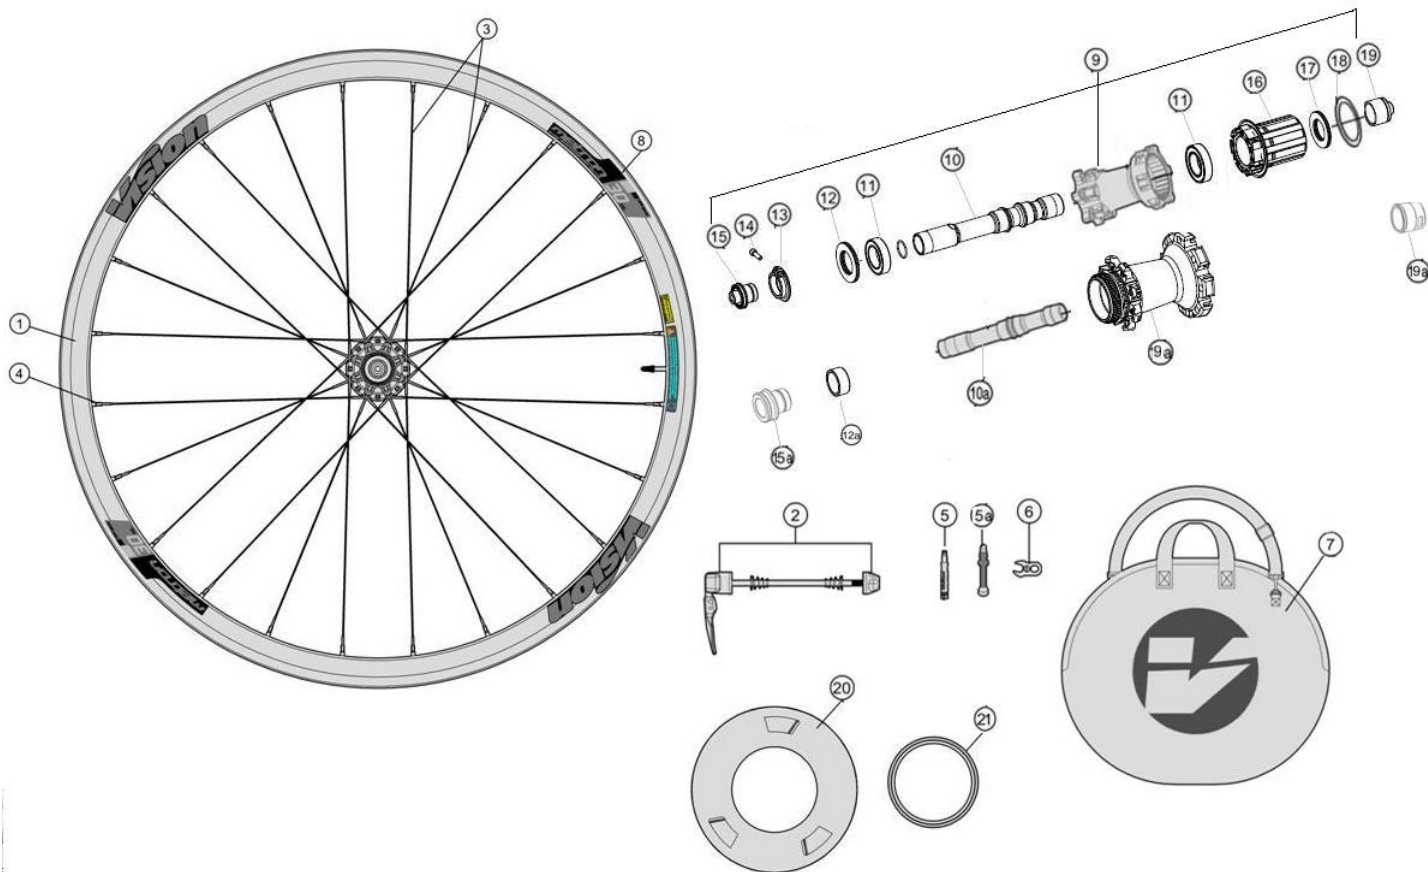

710-0085054030
710-0084054030
710-0079054030
710-0080054030

WH762{WH-VT-832TU/DB/SL/S/R}Rear Wheel Tubular, ISO Standard 6-bolt Rotor Mount
WH763{WH-VT-832TU/DB-CL/SL/S/R}Rear Wheel Tubular, Centerlock Rotor Mount
WH769{WH-VT-832CHTL/DB/SL/S/R}Rear Wheel Clincher (Tubeless), ISO Standard 6-bolt Rotor Mount
WH770{WH-VT-832CHTL/DB-CL/SL/S}Rear Wheel Clincher (Tubeless), Centerlock Rotor Mount

Item No.	FSA Code No.	Description	Notes
1	725-0092002030	RM154B Rear Rim Tubular – 24H	Rim Sticker Kit not included ★
2	750-0012206010	QR-93 Vision Quick Release - 151mm	For QR configuration 135mm OLD
3	748-0008042010	SK032H Spoke Kit 290 mm x5 pcs	For non-drive side
	748-0008012010	SK032A Spoke Kit 273 mm x5 pcs	For drive side
4	752-6071	ML354 15mm Hexa Brass Black Nipple Kit x5 pcs	Alpina ABS Nipple
5	752-5114	E0282D Aluminum Valve Extender - 30L	For Tubular 40mm section rim★
6	752-5126	E0310 Valve Extender Wrench	
7	752-9003	E0169 Vision Wheel Bag	
8	752-0703000000	ZJWH0586 Rim Sticker Kit metron 30 SL DISC BRAKE	Tubular Vision Gray graphic (MY2019) ★
9	752-0378002013	U2097 Rear Hub Assembly –Shimano Compatible	ISO Standard 6-bolt rotor mount, QR Configuration ★
10	752-0563000011	ME278 Axle for Rear Hub Assembly U2097	QR /X12 Configuration ★
11	752-0632000000	MR217 Steel Bearings x2pcs	
12	752-0430000010	MS334 Bearings Shield for Rear Hub Assembly U2097	QR /X12 Configuration ★
13	752-0433000050	MW560 PRA Adjustment Collar	ISO Standard 6-bolt rotor mount QR Configuration ★
14	752-6590	ML347A Adjustment Collar Bolt	
15	752-0691000010	MW406 Rear Hub End Caps	ISO Standard 6-bolt rotor mount, QR Configuration ★
16	752-0687000060	ME275 Freehub Assembly - Shimano Compatible	6-bolt & Centerlock (with bearings)
17	752-6563	MS268 Bearing Shield	
18	752-0072000010	MW322 11 Speed Cassette Spacer	Shimano N10/11
19	752-0690000000	MW405 Rear Hub End Caps - QR Configuration	6-bolt & Centerlock ★
20	752-0570000000	W1124 Vision Wheelset Spoke Protector