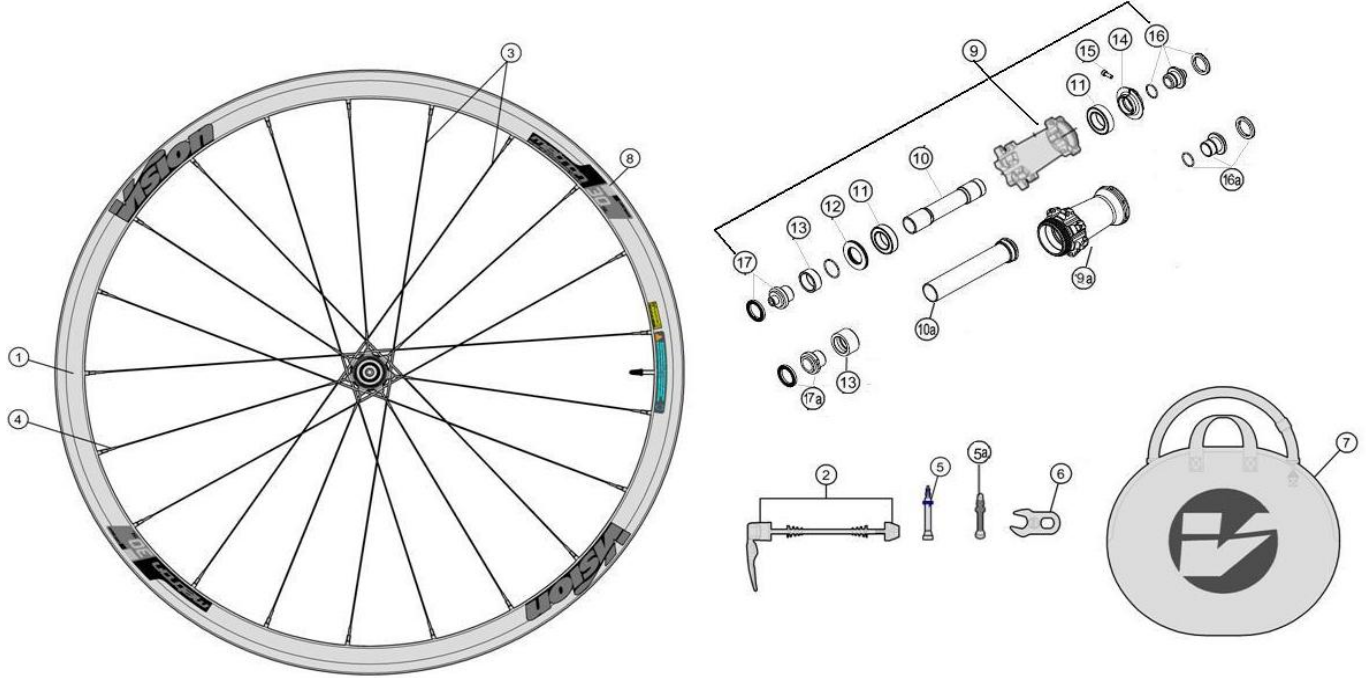

Full carbon 30mm section rim; P.R.A. hubs with direct pull spokes; both tubular and clincher available

- 710-0085163030 WH662{WH-VT-832TU/DB/SL/F} Front Wheel Tubular, ISO Standard 6-Bolt Rotor Mount, QR configuration
- 710-0084163030 WH663{WH-VT-832TU/DB-CL/SL/F} Front Wheel Tubular Centerlock, QR configuration
- 710-0079163030 WH669{WH-VT-832CHTL/DB/SL/F} Front Wheel Clincher (Tubeless), ISO Standard 6-Bolt Rotor Mount, QR configuration
- 710-0080163030 WH670{WH-VT-832CHTL/DB-CL/SL/F/BKG} Front Wheel Clincher (Tubeless), Centerlock, QR configuration

Item No.	FSA Code No.	Description	Notes
1	725-0092006030	RM154A Front Rim Tubular - 21H	Rim Sticker Kit not included ★
2	750-0012101010	QR-93 Vision Quick Release - 114mm	For QR Configuration 100mm OLD
3	748-0008031010	SK032Z Spoke Kit 280 mm x5 pcs	for drive side
	748-0008048010	SK032Z Spoke Kit 295 mm x5 pcs	for non-drive side
4	752-6071	ML354 15mm Hexa Brass Black Nipple Kit x5 pcs	Alpina ABS Nipple
5	752-5114	E0282D Aluminum Valve Extender-30L	For Tubular 40mm section rim★
6	752-5126	E0310 Valve Extender Wrench	
7	752-9003	E0169 Vision Wheel Bag	
8	752-0703000000	ZJWH0586 Rim Sticker Kit metron 30 SL DISC BRAKE	Tubular Vision Gray graphic (MY2019) ★
9	752-0377006017	U1097 Front Hub Assembly - QR Configuration	ISO Standard 6-bolt rotor mount ★
10	752-0565000010	ME242 Axle for Front Hub Assembly- QR / TA12 Configuration	6-bolt & Centerlock★
11	752-0633000000	MR219 Steel Bearings x2pcs	
12	752-0671000010	MW522 Bearings Shield	
13	752-0692000010	MW523 Front hub Spacer 7.8mm - QR / TA12 Configuration	6-bolt & Centerlock ★
14	752-0699000050	MW578 PRA Adjustment Collar - QR / TA12 Configuration	6-bolt & Centerlock ★
15	752-6590	ML347A Adjustment Collar Bolt	
16	752-0694000010	MW525 Front Hub Threadless End Caps - QR Configuration	6-bolt & Centerlock ★
17	752-0693000010	MW524 Front Hub Threaded End Caps - QR Configuration	6-bolt & Centerlock ★