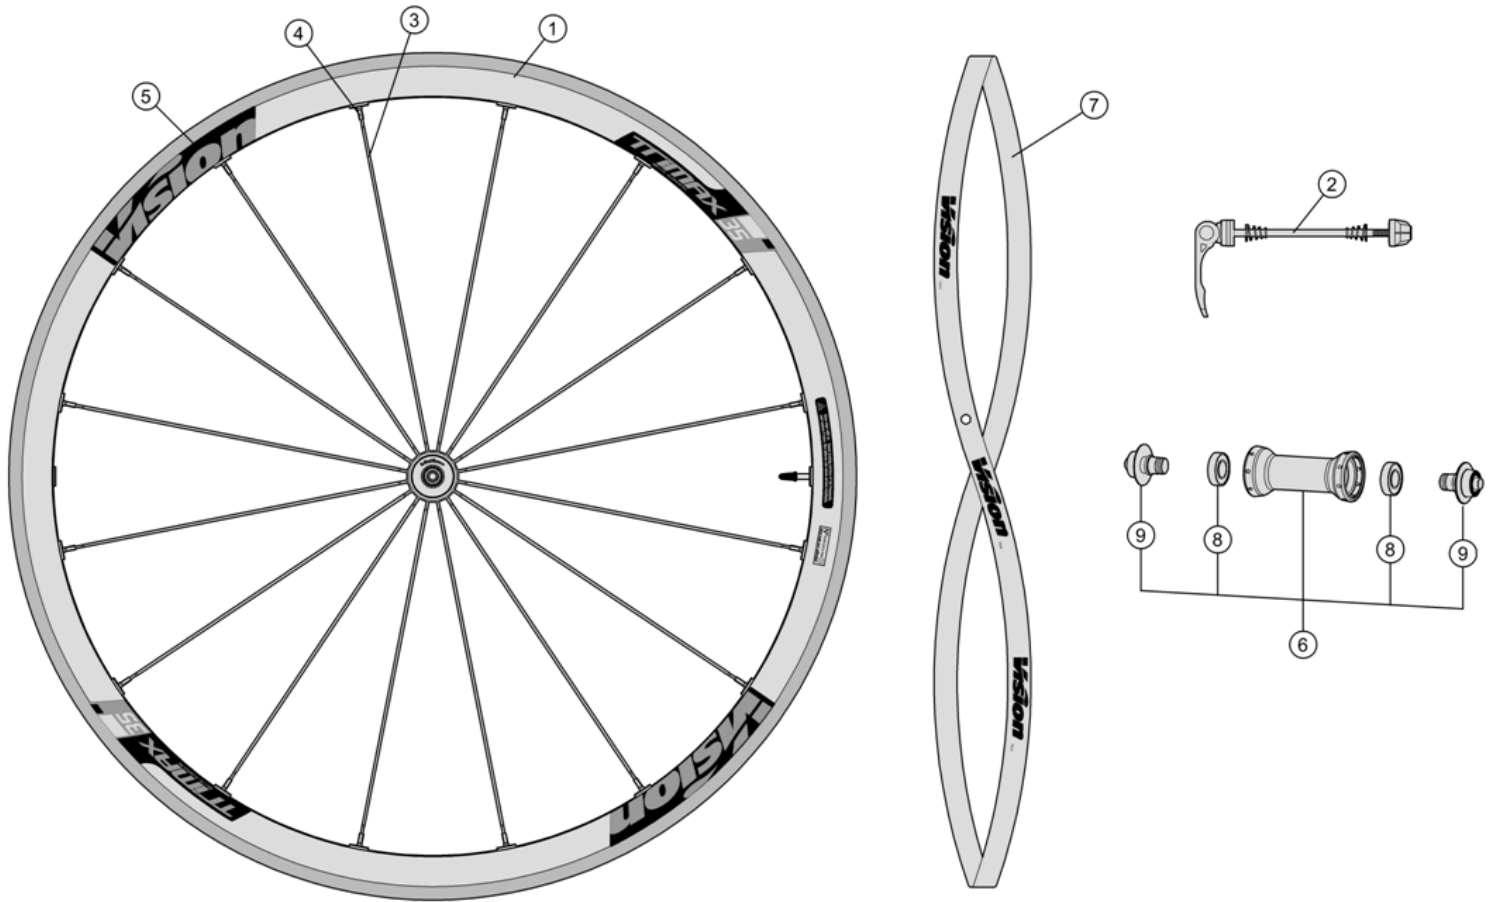

Alloy 35mm section clincher rim; Interspoke milling R06 system; New extra light Non-P.R.A. hub for DP spokes
 710-0111203050 WH685{ WH-VT-638CHTL/RB/F} Front Wheel Black decal, Silver Braking Surface

Item No.	FSA Code No.	Description	Notes
1	725-0141007050	RM165A Front Rim Clincher - 16H	Rim Sticker Kit not included
2	750-0010101010	QR-25 Quick Release -114mm	Vision Logo
3	748-0026005010	SK055B Spoke Kit 274 mm x5 pcs	Direct pull steel
4	752-0178000020	ML519 14mm Brass Silver Nipple Kit x5 pcs	
5	752-0789000000	ZJWH0625 Rim Sticker Kit - TriMax 35 TLR Vision	
6	752-0235007010	U1081 Front Hub Assembly	Vision Logo
7	752-0180000470	MS327 Vision Rim Tape for Clincher Rim- Red	Vision Logo 700C W18 xT0.5mm
8	752-0307000000	MR021 Steel Bearings	
9	752-0373000190	MW575 Front Hub End Caps	Black

Item No.	FSA Code No.	Description	Notes
1	725-0141006050	RM165B Rear Rim Clincher - 21H	Rim Sticker Kit not included
2	750-0010202010	QR-25 Quick Release -146mm	Vision Logo
3	748-0026005010	SK055B Spoke Kit 274 mm x5 pcs	Direct pull steel drive side
	748-0026026010	SK055A Spoke Kit 273 mm x5 pcs	Direct pull steel non-drive side
4	752-0178000020	ML519 14mm Brass Silver Nipple Kit x5 pcs	
5	752-0789000000	ZJWH0625 Rim Sticker Kit - TriMax 35 TLR Vision	
6	752-0236006011	U2081 Rear Hub Assembly - Shimano Compatible	★
7	752-0304000061	EL272 Freehub Assembly (include bearings)	Shimano Compatible ★
8	752-0375000010	ME273 Axle for Rear hub U2081	
9	752-0678000010	MW008 End Cap kit for Rear Hub U2081	Shimano compatible
10	752-0181000000	MW473 11 Speed Cassette Spacer	
11	752-0195000000	W1135 Vision Wheelset Spoke Protector	Vision logo
12	752-0180000470	MS327 Vision Rim Tape for Clincher Rim- Red	Vision Logo 700C W18 xT0.5mm
13	752-0279000000	MR200 Steel Bearings - Non-Drive Side	
14	752-0077000000	MR028 Steel Bearings - Drive Side	

Optional Parts

Item No.	FSA Code No.	Description	Notes
7a	752-0722000020	EL347 Freehub Assembly - (include bearings drive side end cap	SRAM XDR Compatible