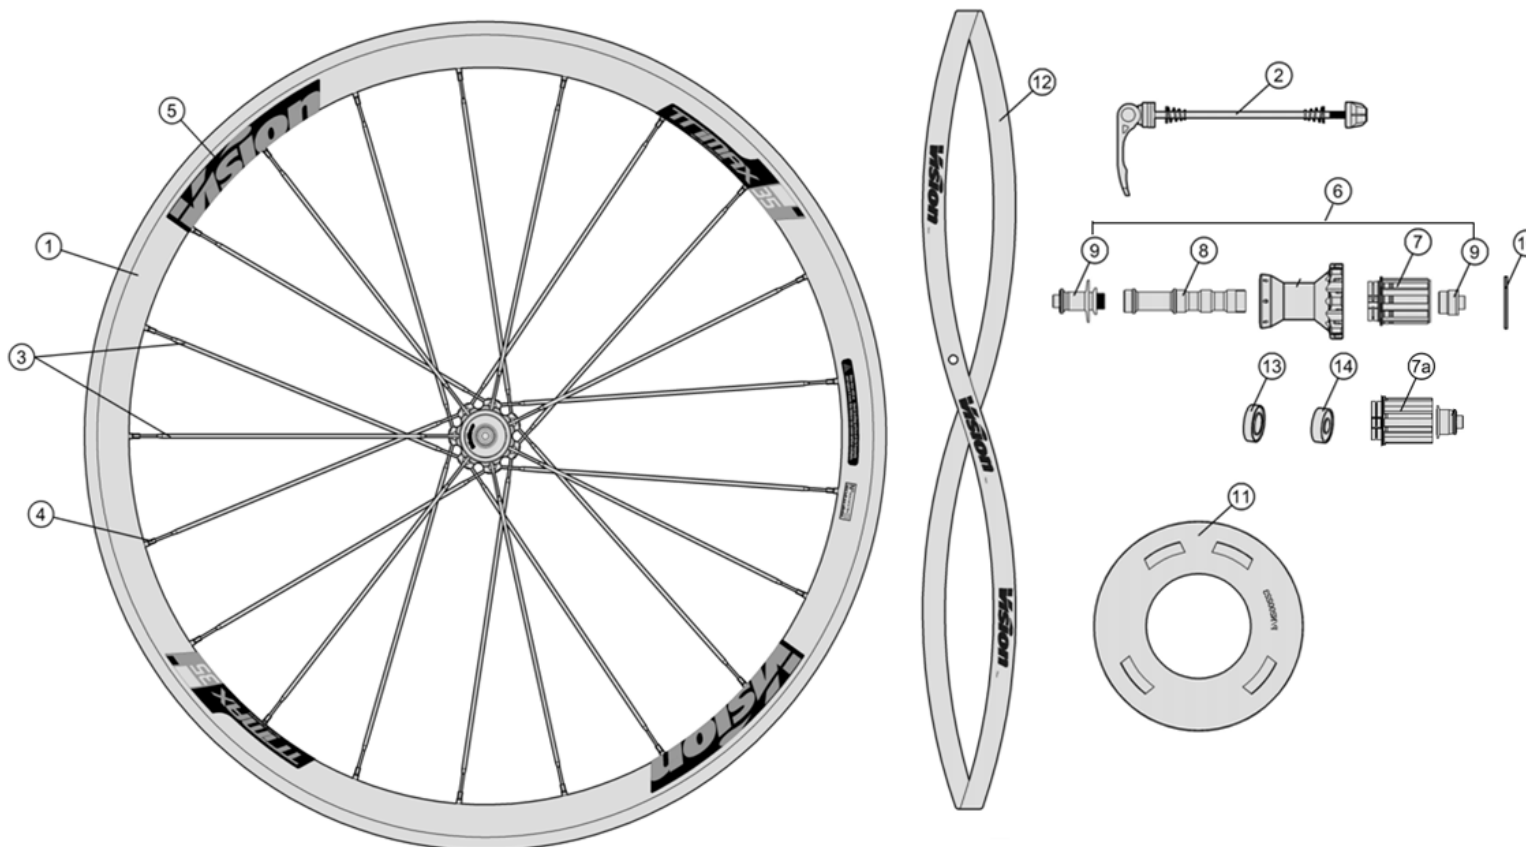

Alloy 35mm section clincher rim; Interspoke milling R06 system; New extra light Non-P.R.A. hub for DP spokes
 710-0111203050 WH685{ WH-VT-638CHTL/RB/F} Front Wheel Black decal, Silver Braking Surface

Item No.	FSA Code No.	Description	Notes
1	725-0141007050	RM165A Front Rim Clincher - 16H	Rim Sticker Kit not included
2	750-0010101010	QR-25 Quick Release -114mm	Vision Logo
3	748-0026005010	SK055B Spoke Kit 274 mm x5 pcs	Direct pull steel
4	752-0178000020	ML519 14mm Brass Silver Nipple Kit x5 pcs	
5	752-0789000000	ZJWH0625 Rim Sticker Kit - TriMax 35 TLR Vision	
6	752-0235007010	U1081 Front Hub Assembly	Vision Logo
7	752-0180000470	MS327 Vision Rim Tape for Clincher Rim- Red	Vision Logo 700C W18 xT0.5mm
8	752-0307000000	MR021 Steel Bearings	
9	752-0373000190	MW575 Front Hub End Caps	Black

Item No.	FSA Code No.	Description	Notes
1	725-0141006050	RM165B Rear Rim Clincher - 21H	Rim Sticker Kit not included
2	750-0010202010	QR-25 Quick Release -146mm	Vision Logo
3	748-0026005010	SK055B Spoke Kit 274 mm x5 pcs	Direct pull steel drive side
	748-0026026010	SK055A Spoke Kit 273 mm x5 pcs	Direct pull steel non-drive side
4	752-0178000020	ML519 14mm Brass Silver Nipple Kit x5 pcs	
5	752-0789000000	ZJWH0625 Rim Sticker Kit - TriMax 35 TLR Vision	
6	752-0236006011	U2081 Rear Hub Assembly - Shimano Compatible	★
7	752-0304000061	EL272 Freehub Assembly (include bearings)	Shimano Compatible ★
8	752-0375000010	ME273 Axle for Rear hub U2081	
9	752-0678000010	MW008 End Cap kit for Rear Hub U2081	Shimano compatible
10	752-0181000000	MW473 11 Speed Cassette Spacer	
11	752-0195000000	W1135 Vision Wheelset Spoke Protector	Vision logo
12	752-0180000470	MS327 Vision Rim Tape for Clincher Rim- Red	Vision Logo 700C W18 xT0.5mm
13	752-0279000000	MR200 Steel Bearings - Non-Drive Side	
14	752-0077000000	MR028 Steel Bearings - Drive Side	

Optional Parts

Item No.	FSA Code No.	Description	Notes
7a	752-0722000020	EL347 Freehub Assembly - (include bearings drive side end cap	SRAM XDR Compatible