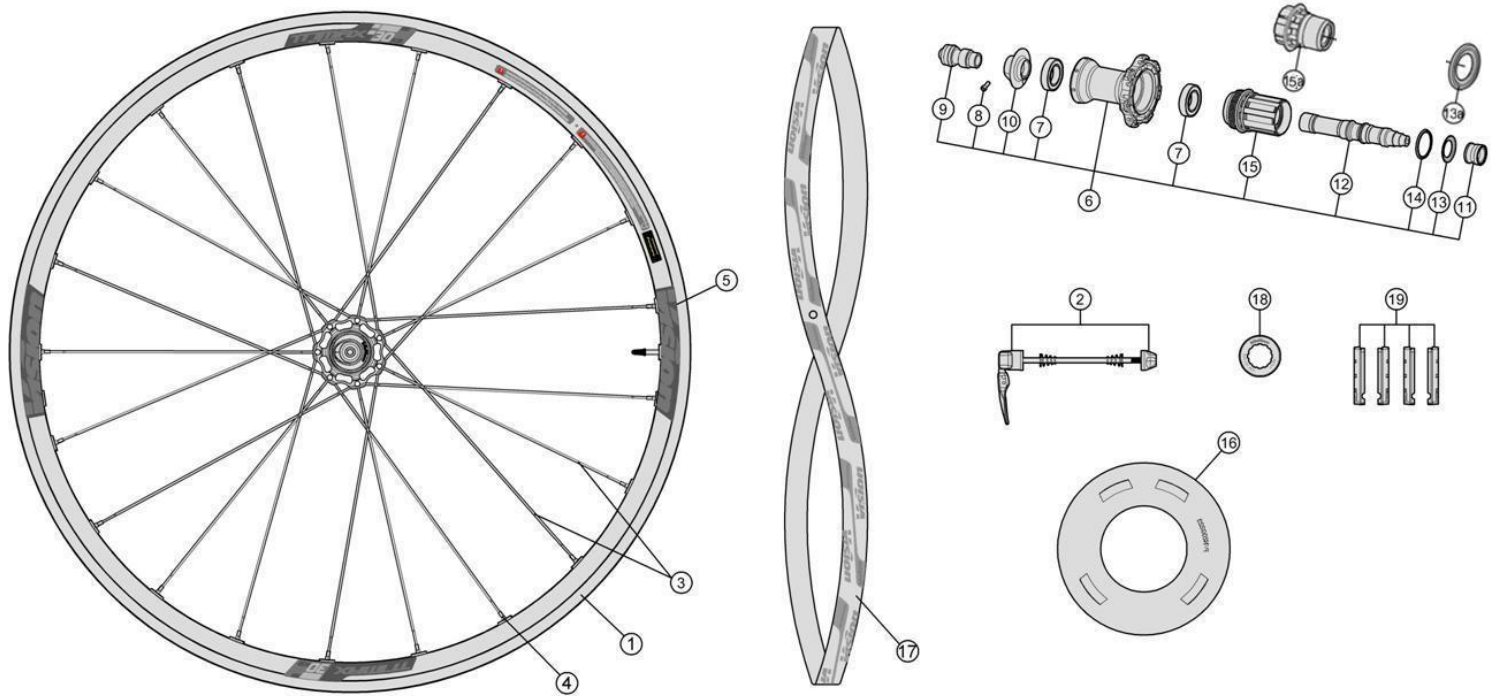

Alloy 30mm depth Tubeless clincher rim, New P.R.A. hub for DP spokes; Interspoke milling R06 system; Ceramic Black brake surface

**710-0042191051** TRIMAX30 KB RB CH-TL SMN

**710-0042196820** TRIMAX30 KB RB CH-TL XDR

Item No.	FSA Code No.	Description	Notes
1	72500040007820	RM002A Front Rim Clincher	Rim Sticker Kit not included
2	750-0012101010	QR-93 Vision Quick Release -114mm	
3	SPK-TRI30-KB-A9	SPOKES KIT Trimax30 KB RB 280mm w/ NIPPLES	
4			
5	752-0355000000	ZJWH0556 Rim Sticker Kit Vision+TriMax 30 KB	+Tubeless
6	752-0615007013	U1122 Front Hub Assembly	
7	752-0631000000	MR126 Steel Bearings	
8	752-0311000001	ML347A Adjustment Collar Bolt	
9	752-0153000010	MW278 Front Hub End Cap + MS251 O-ring	
10	752-0314000010	MW279 Preload Adjustment Collar	Black with vision logo
11	752-0461000970	MW062 Unthreaded Adjustment Collar	Black with vision logo
12	752-0310000010	ME175 Front Hub Axle	
13	752-1006	MS289 Vision Rim Tape for Clincher Rim - Red	Vision Logo 700C W21 xT0.5mm