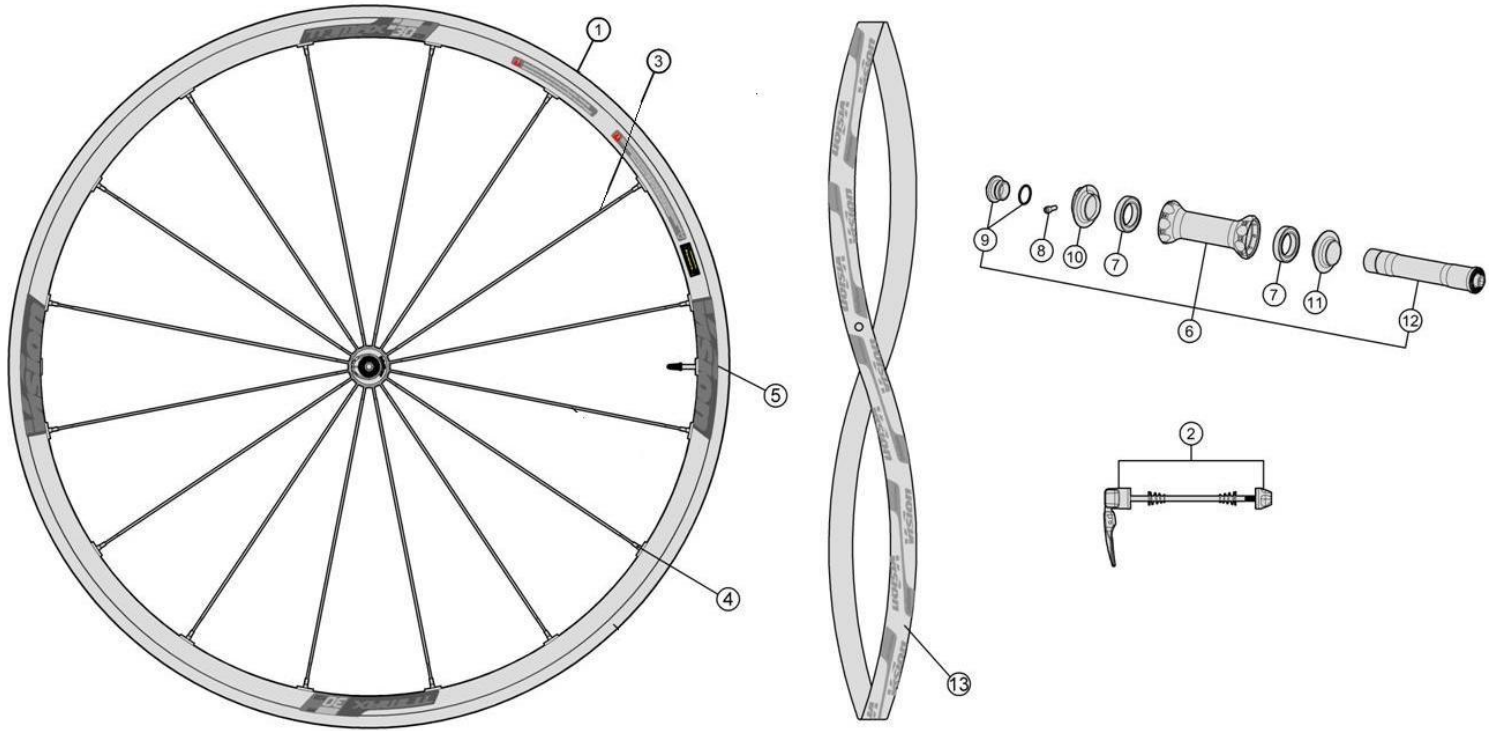

Alloy 30mm depth Tubeless clincher rim, New P.R.A. hub for DP spokes; Interspoke milling R06 system; Ceramic Black brake surface

**710-0042191051** TRIMAX30 KB RB CH-TL SMN

**710-0042196820** TRIMAX30 KB RB CH-TL XDR

Item No.	FSA Code No.	Description	Notes
1	72500040007820	RM002A Front Rim Clincher	Rim Sticker Kit not included
2	750-0012101010	QR-93 Vision Quick Release -114mm	
3	SPK-TRI30-KB-A9	SPOKES KIT Trimax30 KB RB 280mm w/ NIPPLES	
4			
5	752-0355000000	ZJWH0556 Rim Sticker Kit Vision+TriMax 30 KB	+Tubeless
6	752-0615007013	U1122 Front Hub Assembly	
7	752-0631000000	MR126 Steel Bearings	
8	752-0311000001	ML347A Adjustment Collar Bolt	
9	752-0153000010	MW278 Front Hub End Cap + MS251 O-ring	
10	752-0314000010	MW279 Preload Adjustment Collar	Black with vision logo
11	752-0461000970	MW062 Unthreaded Adjustment Collar	Black with vision logo
12	752-0310000010	ME175 Front Hub Axle	
13	752-1006	MS289 Vision Rim Tape for Clincher Rim - Red	Vision Logo 700C W21 xT0.5mm