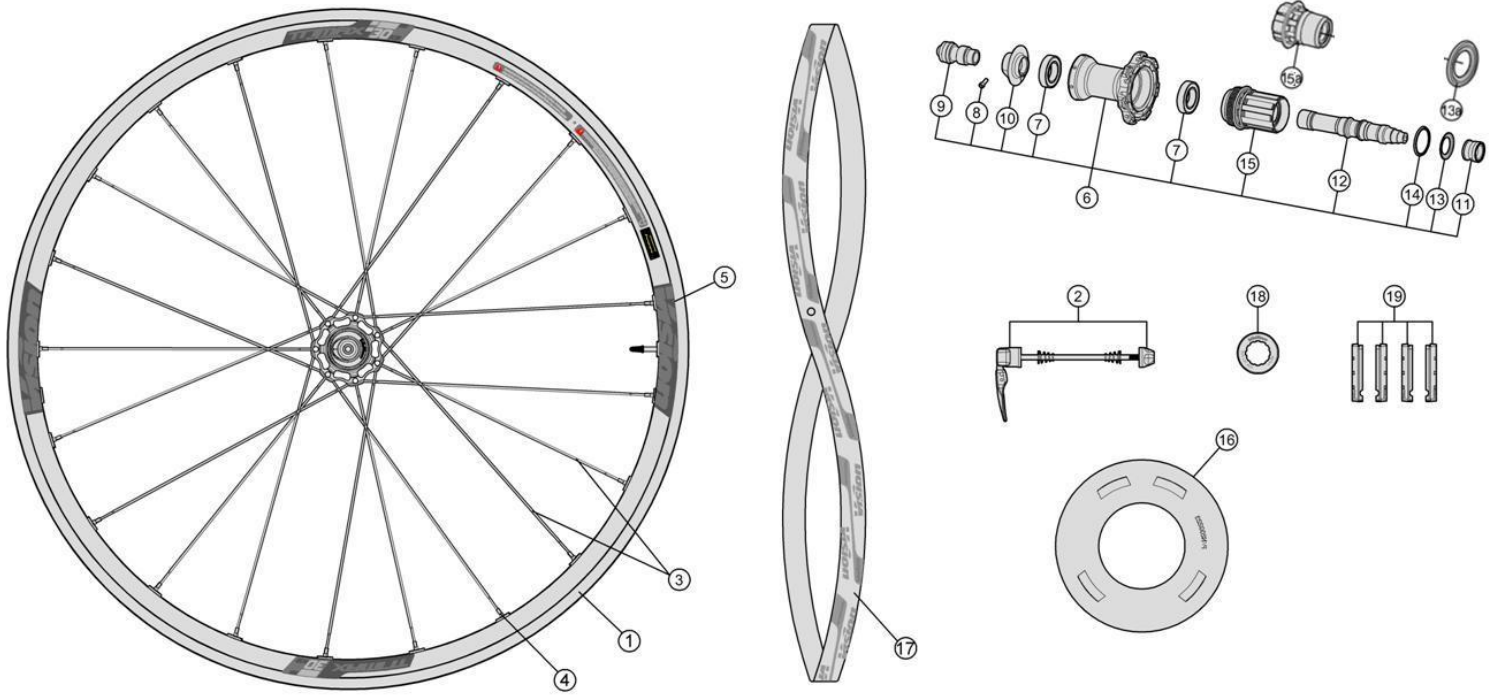

710-0042164821 WH703{WH-VT-603CHTL/RB/KB/S/R}

Rear Wheel Tubeless Shimano compatible 2x lacing

710-0042165821 WH803{WH-VT-603CHTL/RB/KB/C/R}

Rear Wheel Tubeless Campagnolo Compatible 2x lacing

710-0042168821 WH903{WH-VT-603CHTL/RB/KB/XDR/R}

Rear Wheel Tubeless SRAM XDR 12s Compatible 2x lacing

Item No.	FSA Code No.	Description	Notes
1	725-0116006820	RM168B Rear Rim Clincher - 21H	Rim Sticker Kit not included
2	750-0012202010	QR-93 Vision Quick Release - 146mm	
3	748-0008008011	SK0324 Spoke Kit 278mm x5 pcs	Stainless, for drive side
3	748-0008022010	SK0323 Spoke Kit 279mm x5 pcs	Stainless, for non-drive side
4	752-6071	ML354 15mm Hexa Brass Black Nipple Kit x5 pcs	
5	752-0355000000	ZJWH0556 Rim Sticker Kit Vision+TriMax 30 KB	+Tubeless
6	752-0610006013	U2124 Rear Hub Assembly - Shimano compatible	★ Include bearings
7	752-0632000000	MR217 Steel Bearings	ACB
8	752-0311000001	ML347A Adjustment Collar Bolt	
9	752-0463000970	MW546 Rear Hub End Cap	★
10	752-0462000970	MW544 Preload Adjustment Collar	Black with vision logo
11	752-6591	ML355 Rear Hub End Nut	
12	752-0467000011	ME260 Rear Hub Axle	
13	752-6563	MS268 Seal for Freehub Assembly - Shimano compatible	★
14	752-0072000010	MW322 11 Speed Cassette Spacer 1.85 mm	Shimano N10/11
15	752-0665000000	EL335 Freehub Assembly - Shimano compatible	★ Include bearings
16	752-0073000000	W1089 Vision Wheelset Spoke Protector	
17	752-1006	MS289 Vision Rim Tape for Clincher Rim - Red	Vision Logo 700C W21 xT0.5mm