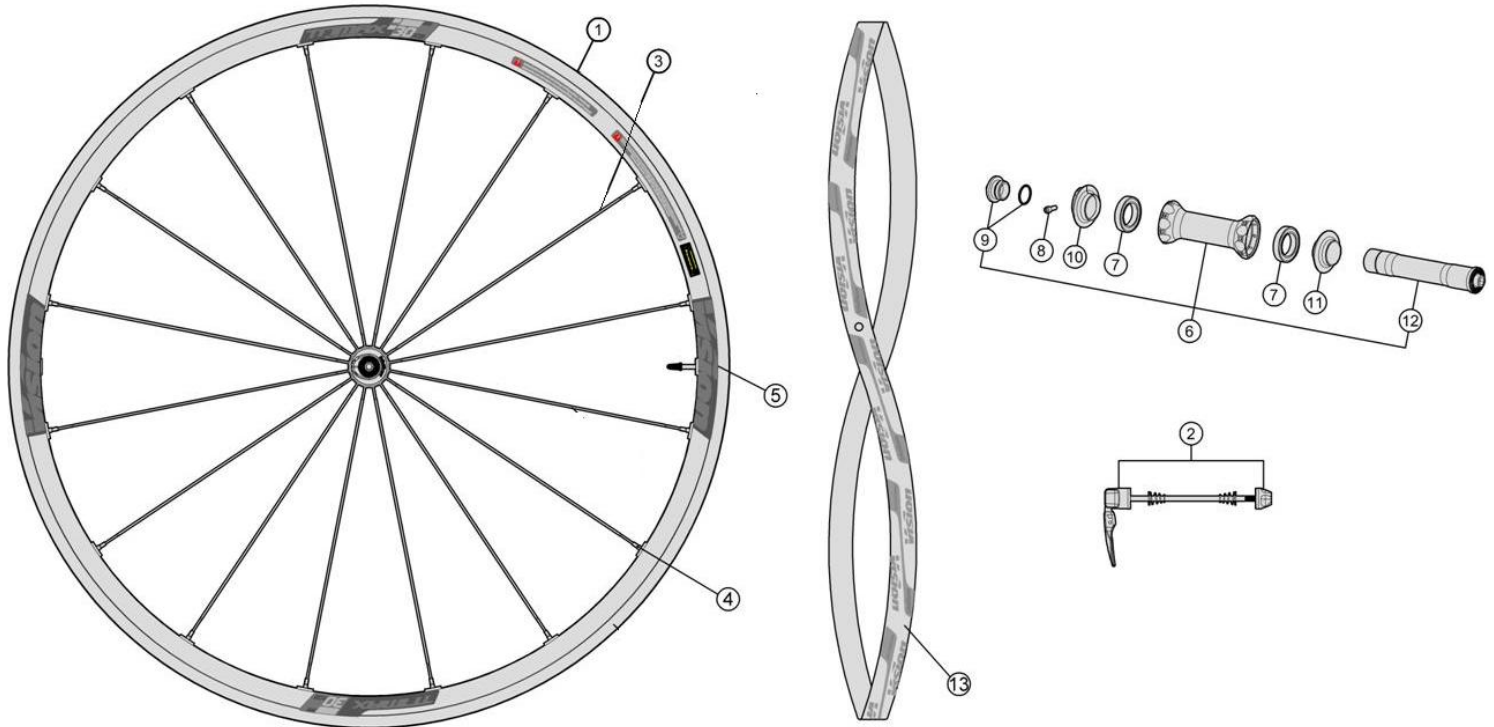

## TriMax 30 KB Clincher TL WH-VT-603CHTL/RB/KB

Alloy 30mm depth Tubeless clincher rim, New P.R.A. hub for DP spokes; Interspoke milling R06 system; Ceramic Black brake surface

710-0042203821 WH603{WH-VT-603CHTL/RB/KB/F} Front wheel Tubeless

Item No.	FSA Code No.	Description	Notes
1	725-0040007820	RM002A Front Rim Clincher - 16H	Rim Sticker Kit not included
2	750-0012101010	QR-93 Vision Quick Release - 114mm	
3	748-0008031010	SK032Z Spoke Kit 280mm x5 pcs	Stainless Direct Pull
4	752-6071	ML354 15mm Hexa Brass Black Nipple Kit x5 pcs	
5	752-0355000000	ZJWH0556 Rim Sticker Kit Vision+TriMax 30 KB	+Tubeless
6	752-0615007013	U1122 Front Hub Assembly	
7	752-0631000000	MR126 Steel Bearings	
8	752-0311000001	ML347A Adjustment Collar Bolt	
9	752-0153000010	MW278 Front Hub End Cap + MS251 O-ring	
10	752-0314000010	MW279 Preload Adjustment Collar	Black with vision logo
11	752-0461000970	MW062 Unthreaded Adjustment Collar	Black with vision logo
12	752-0310000010	ME175 Front Hub Axle	
13	752-1006	MS289 Vision Rim Tape for Clincher Rim - Red	Vision Logo 700C W21 xT0.5mm