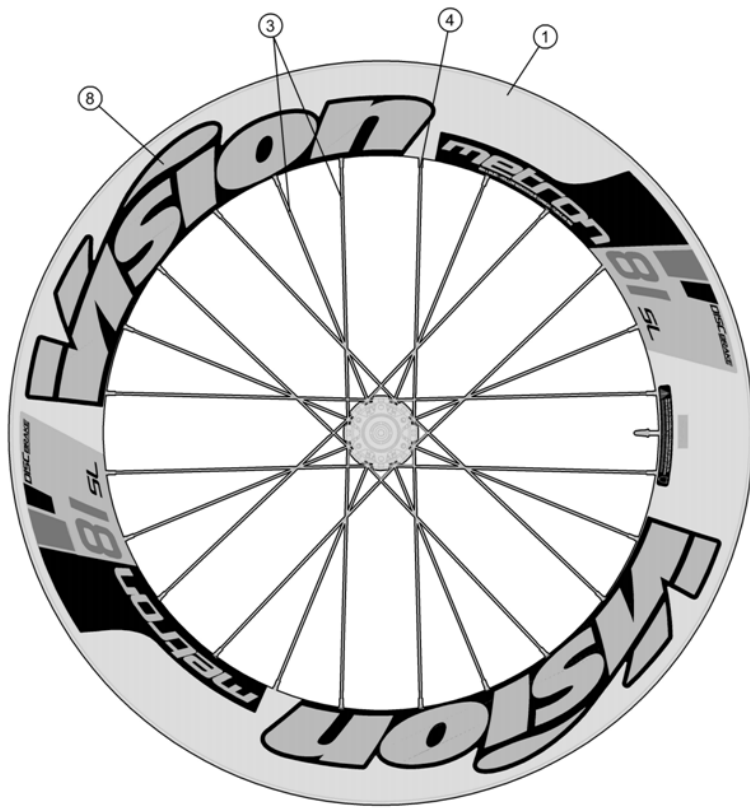

710-0074074030 WH702{WH-VT-880TU/DB/SL/X12/S/R}
710-0064054031 WH742{WH-VT-880TU/DB-CL/SL/X12/S/R}
710-0074058030 WH902{WH-VT-880TU/DB/SL/X12/XDR/R}
710-0064058031 WH942{WH-VT-880TU/DB-CL/SL/X12/XDR/R}
710-0071054030 WH766{WH-VT-880CHTL/DB/SL/X12/S/R}
710-0066054030 WH744{WH-VT-880CHTL/DB-CL/SL/X12/S/R}
710-0071058030 WH966{WH-VT-880CHTL/DB/SL/X12/XDR/R}
710-0066058030 WH944{WH-VT-880CHTL/DB-CL/SL/X12/XDR/R}

Rear Wheel Tubular 6-bolt Rotor Mount TA configuration
Rear Wheel Tubular Centerlock Rotor Mount TA configuration
Rear Wheel Tubular 6-Bolt Rotor Mount SRAM XDR 12S Compatible
Rear Wheel Tubular Centerlock Rotor Mount SRAM XDR 12S Compatible
Rear Wheel Clincher (Tubeless) 6-Bolt Rotor Mount TA configuration
Rear Wheel Clincher (Tubeless) Centerlock Rotor Mount TA configuration
Rear Wheel Clincher (Tubeless) 6-Bolt SRAM XDR 12S Compatible
Rear Wheel Clincher (Tubeless) Centerlock SRAM XDR 12S Compatible

Item No.	FSA Code No.	Description	Notes
1	725-0103002030	RM143B Rear Rim Tubular – 24H	Rim Sticker Kit not included ★
3	748-0008045010	SK032P Spoke Kit 222 mm x5 pcs	for drive side
	748-0008047010	SK032N Spoke Kit 238 mm x5 pcs	for non-drive side
4	752-6071	ML354 15mm Hexa Brass Black Nipple Kit x5 pcs	Alpina ABS Nipple
5	752-5122N	E0282B Aluminum Valve Extender-80L	For Tubular 80mm section rim ★
6	752-5126	E0310 Valve Extender Wrench	
7	752-9003	E0169 Vision Wheel Bag	
8	752-0560000000	ZJWH0597 Rim Sticker Kit metron 81 SL DISC BRAKE	Tubular Vision Gray graphic (MY2019) ★
9	752-0378002014	U2097 Rear Hub Assembly –Shimano Compatible	6-Bolt rotor mount, X12 Configuration ★
10	752-0563000011	ME278 Axle for Rear Hub Assembly - 6-Bolt rotor mount	QR /X12 Configuration ★
11	752-0632000000	MR217 Steel Bearings x2pcs	6-bolt rotor mount ★
12	752-6590	ML347A Adjustment Collar Bolt	
13	752-0672000050	MW537 PRA Adjustment Collar - QR /X12 Configuration	Centerlock rotor mount★
14	752-0648000000	EL333 Freehub Assembly - Shimano Compatible	6-Bolt & Centerlock (with bearings) ★
15	752-0499000010	EL301 Rear Hub End Caps - X12 configuration	6-Bolt rotor mount (Shimano & SRAM XDR) ★
16	752-0072000010	MW322 11 Speed Cassette Spacer	Shimano N10/11
17	752-0570000000	W1124 Vision Wheelset Spoke Protector