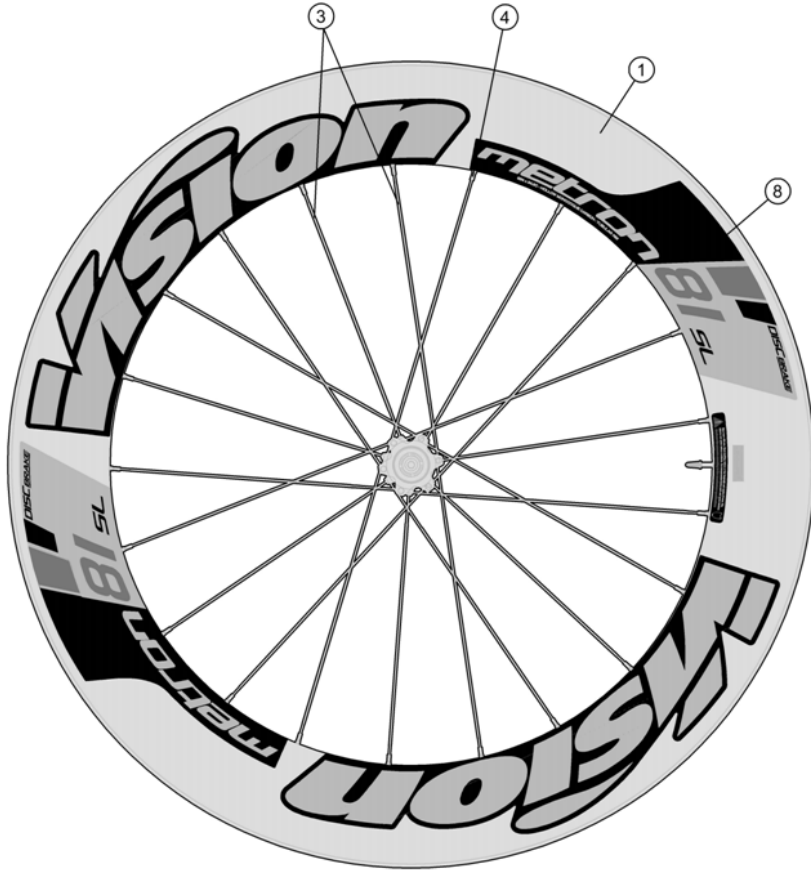

Full carbon 81mm section rim; P.R.A. hubs with direct pull spokes; both tubular and clincher available

- 710-0074163030 WH602{WH-VT-880TU/DB/SL/TA12/F} Front Wheel Tubular 6-Bolt Rotor Mount TA configuration
- 710-0064163030 WH642{WH-VT-880TU/DB-CL/SL/TA12/F} Front Wheel Tubular Centerlock TA configuration
- 710-0071163030 WH666{WH-VT-880CHTL/DB/SL/TA12/F} Front Wheel Clincher (Tubeless) 6-Bolt Rotor Mount TA configuration
- 710-0087163031 WH644{WH-VT-880CHTL/DB-CL/SL/TA12/F} Front Wheel Clincher (Tubeless) Centerlock TA configuration

Item No.	FSA Code No.	Description	Notes
1	725-0103006030	RM143A Front Rim Tubular - 21H	Rim Sticker Kit not included ★
3	748-0008001010	SK032V Spoke Kit 231 mm x5 pcs	for drive side
	748-0008040010	SK032L Spoke Kit 248 mm x5 pcs	for non-drive side
4	752-6071	ML354 15mm Hexa Brass Black Nipple Kit x5 pcs	Alpina ABS Nipple
5	752-5122N	E0282B Aluminum Valve Extender-80L	For Tubular 80mm section rim ★
6	752-5126	E0310 Valve Extender Wrench	
7	752-9003	E0169 Vision Wheel Bag	
8	752-0560000000	ZJWH0597 Rim Sticker Kit metron 81 SL DISC BRAKE	Tubular Vision Gray graphic (MY2019) ★
9	752-0377006015	U1097 Front Hub Assembly - TA12 Configuration	6-bolt rotor mount ★
10	752-0565000010	ME242 Axle for Front Hub Assembly - QR/TA12 Configuration	6-Bolt rotor mount ★
11	752-0633000000	MR219 Steel Bearings x2pcs	6-Bolt rotor mount
12	752-6590	ML347A Adjustment Collar Bolt	
13	752-0699000050	MW578 PRA Adjustment Collar - QR / TA12 Configuration	6-bolt & Centerlock rotor mount★
14	752-0500000000	EL303 Front Hub End Caps - TA12 Configuration	6-bolt & Centerlock rotor mount ★