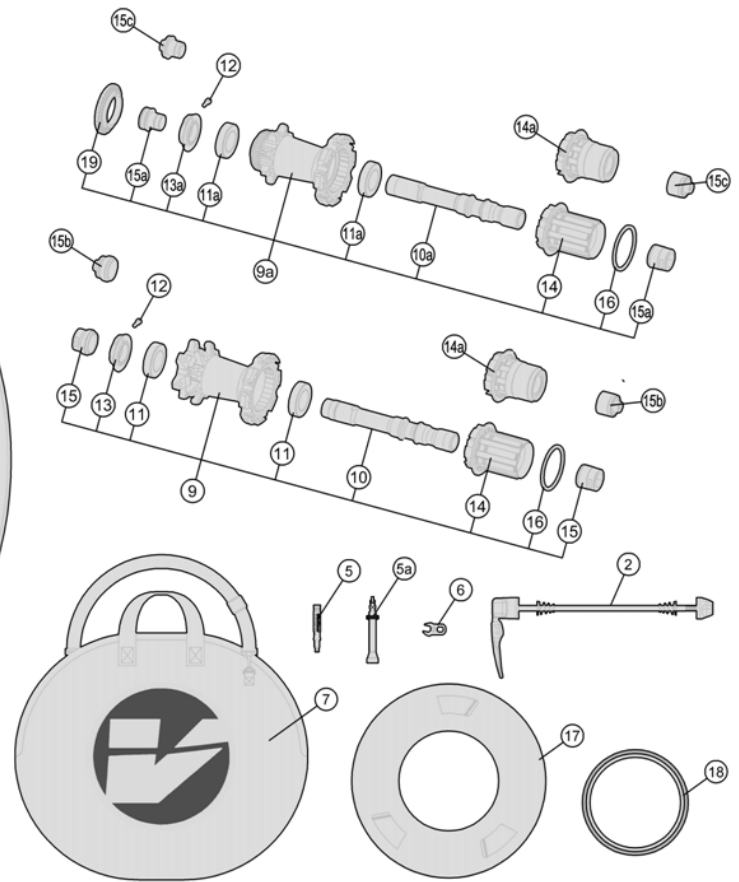

710-0074074030 WH702{WH-VT-880TU/DB/SL/X12/S/R}
710-0064054031 WH742{WH-VT-880TU/DB-CL/SL/X12/S/R}
710-0074058030 WH902{WH-VT-880TU/DB/SL/X12/XDR/R}
710-0064058031 WH942{WH-VT-880TU/DB-CL/SL/X12/XDR/R}
710-0071054030 WH766{WH-VT-880CHTL/DB/SL/X12/S/R}
710-0066054030 WH744{WH-VT-880CHTL/DB-CL/SL/X12/S/R}
710-0071058030 WH966{WH-VT-880CHTL/DB/SL/X12/XDR/R}
710-0066058030 WH944{WH-VT-880CHTL/DB-CL/SL/X12/XDR/R}

Rear Wheel Tubular 6-bolt Rotor Mount TA configuration
Rear Wheel Tubular Centerlock Rotor Mount TA configuration
Rear Wheel Tubular 6-Bolt Rotor Mount SRAM XDR 12S Compatible
Rear Wheel Tubular Centerlock Rotor Mount SRAM XDR 12S Compatible
Rear Wheel Clincher (Tubeless) 6-Bolt Rotor Mount TA configuration
Rear Wheel Clincher (Tubeless) Centerlock Rotor Mount TA configuration
Rear Wheel Clincher (Tubeless) 6-Bolt SRAM XDR 12S Compatible
Rear Wheel Clincher (Tubeless) Centerlock SRAM XDR 12S Compatible

Item No.	FSA Code No.	Description	Notes
1	725-0103002030	RM143B Rear Rim Tubular – 24H	Rim Sticker Kit not included ★
3	748-0008045010	SK032P Spoke Kit 222 mm x5 pcs	for drive side
	748-0008047010	SK032N Spoke Kit 238 mm x5 pcs	for non-drive side
4	752-6071	ML354 15mm Hexa Brass Black Nipple Kit x5 pcs	Alpina ABS Nipple
5	752-5122N	E0282B Aluminum Valve Extender-80L	For Tubular 80mm section rim ★
6	752-5126	E0310 Valve Extender Wrench	
7	752-9003	E0169 Vision Wheel Bag	
8	752-0560000000	ZJWH0597 Rim Sticker Kit metron 81 SL DISC BRAKE	Tubular Vision Gray graphic (MY2019) ★
9	752-0378002014	U2097 Rear Hub Assembly –Shimano Compatible	6-Bolt rotor mount, X12 Configuration ★
10	752-0563000011	ME278 Axle for Rear Hub Assembly - 6-Bolt rotor mount	QR /X12 Configuration ★
11	752-0632000000	MR217 Steel Bearings x2pcs	6-bolt rotor mount ★
12	752-6590	ML347A Adjustment Collar Bolt	
13	752-0672000050	MW537 PRA Adjustment Collar - QR /X12 Configuration	Centerlock rotor mount★
14	752-0648000000	EL333 Freehub Assembly - Shimano Compatible	6-Bolt & Centerlock (with bearings) ★
15	752-0499000010	EL301 Rear Hub End Caps - X12 configuration	6-Bolt rotor mount (Shimano & SRAM XDR) ★
16	752-0072000010	MW322 11 Speed Cassette Spacer	Shimano N10/11
17	752-0570000000	W1124 Vision Wheelset Spoke Protector