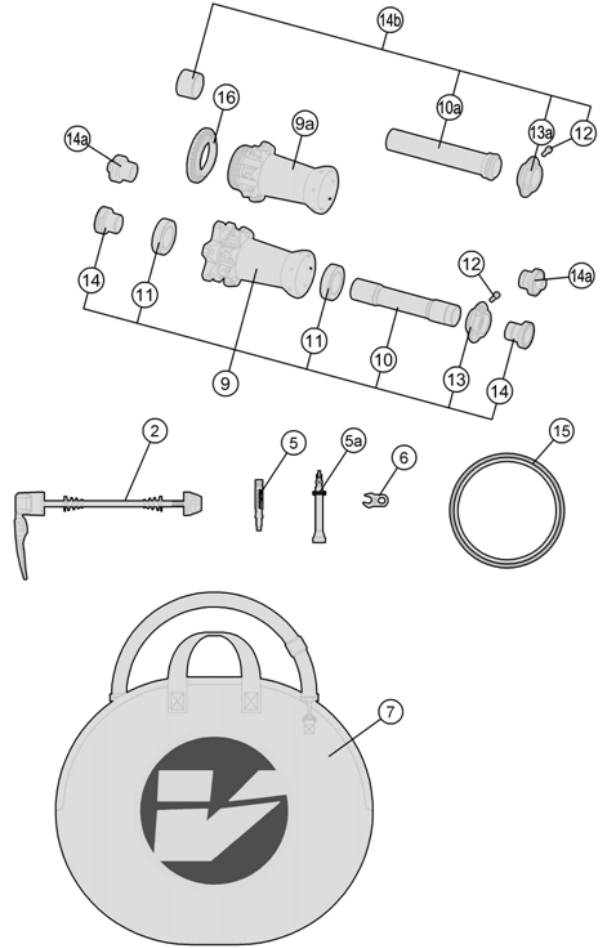

Full carbon 81mm section rim; P.R.A. hubs with direct pull spokes; both tubular and clincher available

- 710-0074163030 WH602{WH-VT-880TU/DB/SL/TA12/F} Front Wheel Tubular 6-Bolt Rotor Mount TA configuration
- 710-0064163030 WH642{WH-VT-880TU/DB-CL/SL/TA12/F} Front Wheel Tubular Centerlock TA configuration
- 710-0071163030 WH666{WH-VT-880CHTL/DB/SL/TA12/F} Front Wheel Clincher (Tubeless) 6-Bolt Rotor Mount TA configuration
- 710-0087163031 WH644{WH-VT-880CHTL/DB-CL/SL/TA12/F} Front Wheel Clincher (Tubeless) Centerlock TA configuration

★Optional Parts

Item No.	FSA Code No.	Description	Notes
1	725-0070006030	RM107A Front Rim Clincher (Tubeless) - 21H	Rim Sticker Kit not included
2	750-0012101010	QR-93 Vision Quick Release - 114mm	For QR Configuration 100mm OLD
5a	752-0670000003	E0706D Aluminum Valve Extender-100L	For Tubeless 81mm section rim
8	752-0637000000	ZJWH0595 Rim Sticker Kit metron 81 SL TLR DISC BRAKE	Clincher (Tubeless) Vision Gray graphic (MY2019)
9	752-0377006016	U1097 Front Hub Assembly- TA15 Configuration	6-bolt rotor mount
	752-0377006017	U1097 Front Hub Assembly - QR Configuration	6-bolt rotor mount
9a	752-0379006015	U1098 Front Hub Assembly - QR configuration	Centerlock rotor mount
	752-0379006017	U1098 Front Hub Assembly - TA15 configuration	Centerlock rotor mount
	752-0379006016	U1098 Front Hub Assembly - TA12 configuration	Centerlock rotor mount
10a	752-0566000010	ME257 Axle for Front Hub Assembly - TA15 Configuration	6-Bolt rotor mount
13a	752-0700000050	MW579 PRA Adjustment Collar - TA15 configuration	6-bolt & Centerlock rotor mount
14a	752-0417000010	EL287 Front Hub End Caps - QR Configuration	6-bolt & Centerlock rotor mount
14b	752-0498000010	EL304 Front Hub End Caps with axle - TA15 Configuration	6-bolt & Centerlock rotor mount
15	752-0580000110	ME309 Rim Tape for Clincher (Tubeless)	Vision logo 25mmx8M
16	752-0741000010	ML634 Center Lock external lock ring	For Centerlock rotor mount