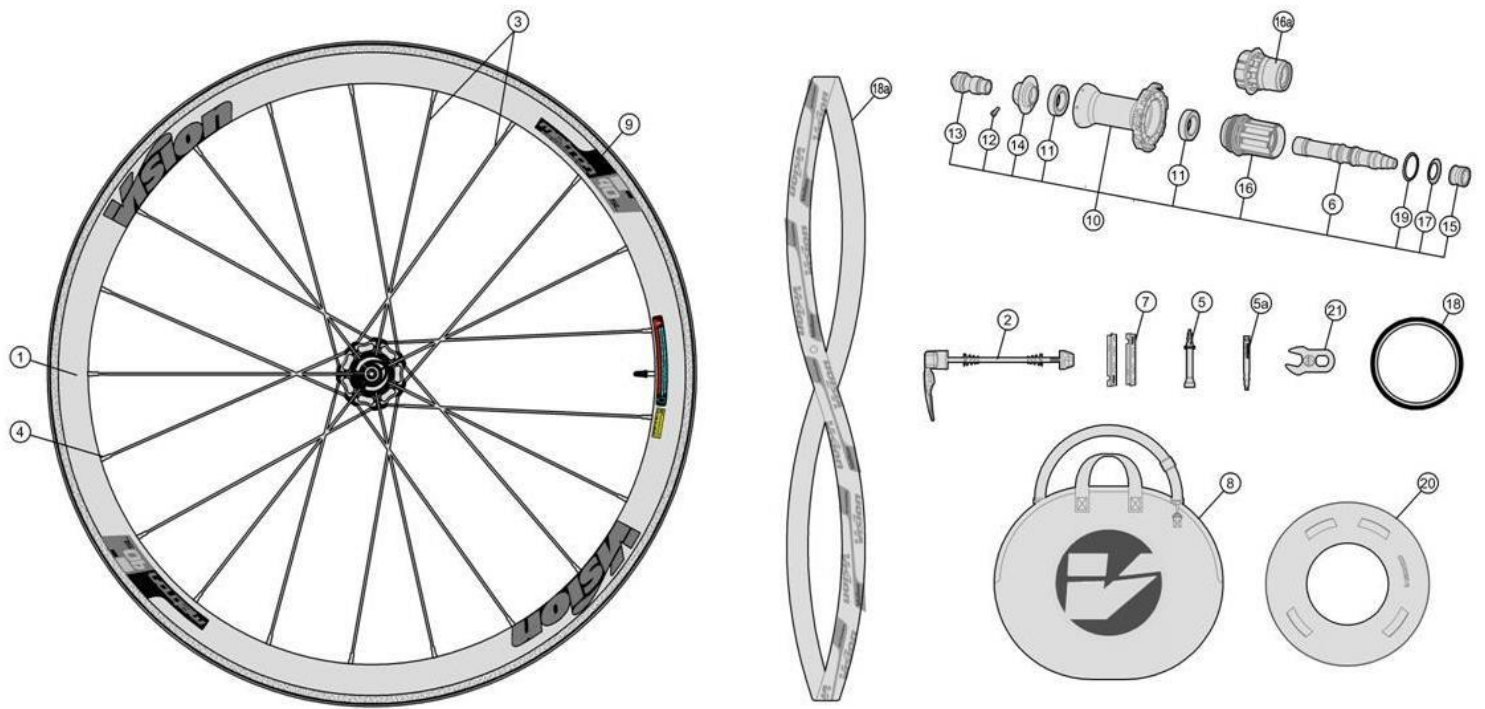

Full carbon 40mm section rim; New extra light P.R.A. hubs for Direct pull spokes

710-000919103D METRON40 RB CH-TL SMN

710-0035196032 METRON40 RB CH-TL XDR

710-0008191038 METRON40 RB TUB SMN

710-000819603D METRON40 RB TUB XDR

Item No.	FSA Code No.	Description	Notes
1	725-0095007030	RM135A Front RIM Clincher Tubeless	★Rim Sticker Kit not included
2	750-0012101010	QR-93 Vision Quick Release - 114mm	
3	SPK-MTR40SL-A9	SPOKES KIT METRON40RB 271mm w/NIPPLE	
4			
5	752-0670000001	E0706B Valve Extender – 60mm	★For Tubeless rim
6	752-0310000010	ME175 Front Hub Axle	
7	405-0016000170	E0065 Brake Pad Kit – For Carbon Rims	Shimano brake block holders
8	752-9003	E0169 Vision Wheel Bag	
9	752-0612000000	ZJWH0588 Rim Sticker Metron 40 Tubeless	★For Tubeless rim
10	752-0615007011	U1122 Front Hub Assembly	Include Chromoly Steel Bearings
11	752-0631000000	MR216 Chromoly Steel Bearings	
12	752-6590	ML347 Adjustment Collar Bolt	
13	752-0153000010	MW278 Front Hub End Cap + MS251 O-ring	
14	752-0314000010	MW279 Front Preload Adjustment Collar	Black with Vision logo
15	752-0461000010	MW062 Unthreaded Collar	Black with Vision logo
17	752-0580000110	ME309 Tubeless Rim Tape Vision Logo 25mmx8M	

★ Optional Parts

Item No.	FSA Code No.	Description	Notes
1a	72500036007030	RM085A Front RIM Tubular	Rim Sticker Kit not included
5a	752-5114	E0282D Valve Extender – 30mm	For Tubular rim
16a	752-5126	E0310 Valve Extender Wrench	
9a	752-0715000000	ZJWH0590 Rim Sticker Metron 40 Tubular	For Tubular rim
17a	752-1006	MS289 Rim Tape Vision Logo 700C W21 xT0.5mm	For Tubular rim