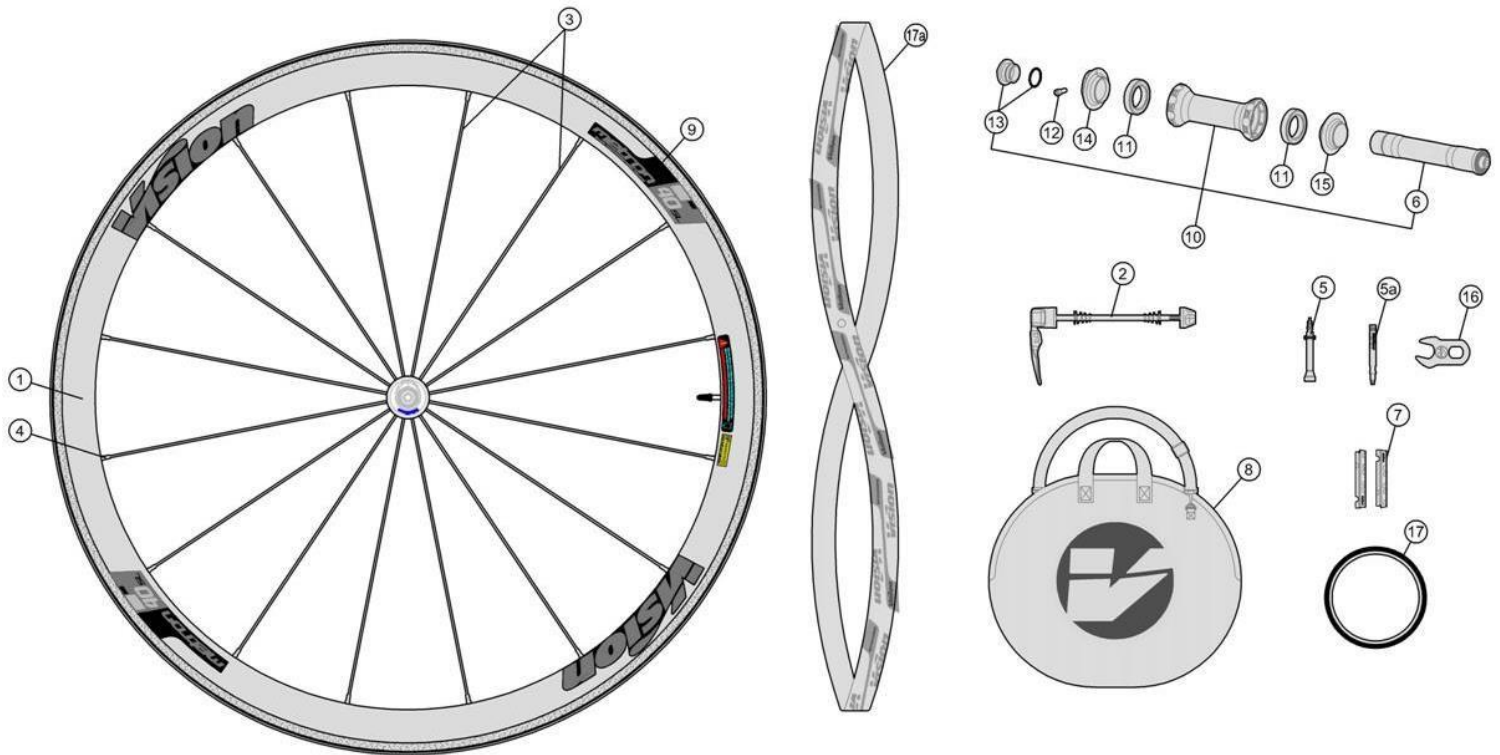

Full carbon 40mm section rim; New extra light P.R.A. hubs for Direct pull spokes

710-000919103D METRON40 RB CH-TL SMN

710-0035196032 METRON40 RB CH-TL XDR

710-0008191038 METRON40 RB TUB SMN

710-000819603D METRON40 RB TUB XDR

Item No.	FSA Code No.	Description	Notes
1	725-0095007030	RM135A Front RIM Clincher Tubeless	★Rim Sticker Kit not included
2	750-0012101010	QR-93 Vision Quick Release - 114mm	
3	SPK-MTR40SL-A9	SPOKES KIT METRON40RB 271mm w/NIPPLE	
4			
5	752-0670000001	E0706B Valve Extender – 60mm	★For Tubeless rim
6	752-0310000010	ME175 Front Hub Axle	
7	405-0016000170	E0065 Brake Pad Kit – For Carbon Rims	Shimano brake block holders
8	752-9003	E0169 Vision Wheel Bag	
9	752-0612000000	ZJWH0588 Rim Sticker Metron 40 Tubeless	★For Tubeless rim
10	752-0615007011	U1122 Front Hub Assembly	Include Chromoly Steel Bearings
11	752-0631000000	MR216 Chromoly Steel Bearings	
12	752-6590	ML347 Adjustment Collar Bolt	
13	752-0153000010	MW278 Front Hub End Cap + MS251 O-ring	
14	752-0314000010	MW279 Front Preload Adjustment Collar	Black with Vision logo
15	752-0461000010	MW062 Unthreaded Collar	Black with Vision logo
17	752-0580000110	ME309 Tubeless Rim Tape Vision Logo 25mmx8M	

★ Optional Parts

Item No.	FSA Code No.	Description	Notes
1a	72500036007030	RM085A Front RIM Tubular	Rim Sticker Kit not included
5a	752-5114	E0282D Valve Extender – 30mm	For Tubular rim
16a	752-5126	E0310 Valve Extender Wrench	
9a	752-0715000000	ZJWH0590 Rim Sticker Metron 40 Tubular	For Tubular rim
17a	752-1006	MS289 Rim Tape Vision Logo 700C W21 xT0.5mm	For Tubular rim