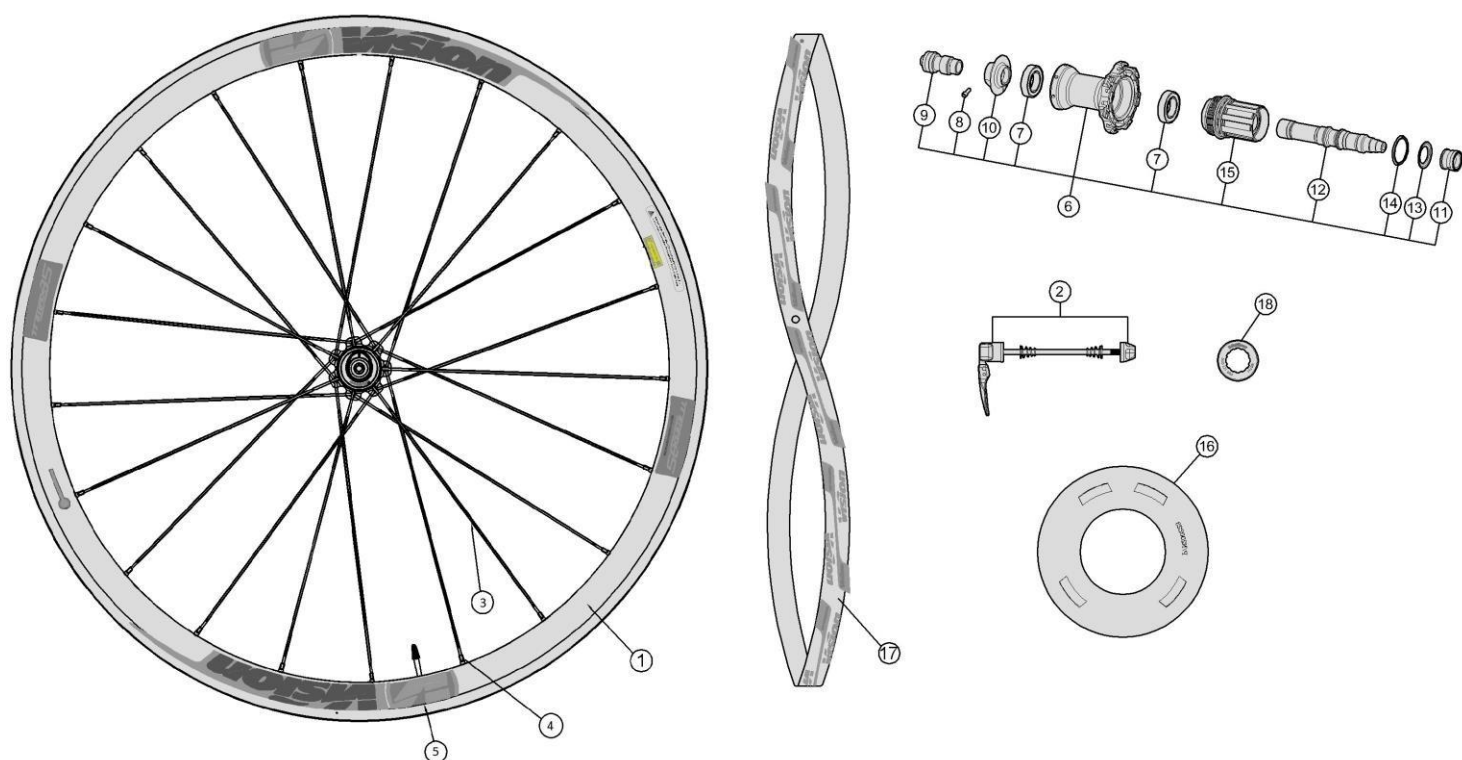

Item No.	FSA Code No.	Description	Notes
1	72500006006030	Rim RM068B TriMax Carbon 35 Rear 21H	Rim Sticker Kit not included
2	750-0003202010	Vision Quick Release QR-91 Rear Black 146L	
3	SPK-TC35	SPOKES KIT TrimaxCarbon35 276-278mm w/NIPPLES	Kit for 1 wheelset (F+R)
4	748-A6053B	Nipples ALPINA ABS STEEL BLACK Hexa 15mm	
5	75200038000000	VISION TriMaxCarbon35 WH Sticker Gray (1bike) V15	★
6	752Z0215006012	VISION Rear Hub 21H SH11 w/Black Cap&Logo U2048	
7	752-6514	Rear Hub Bearing (6903-30*17*7) MR028	
8	752-6590	Stainless Bolt for Front Hub ML347	
9	752-6555	End Cap PRA Rear Anod. Black MW281	
10	752-6583	Adjustment collar PRA rear Red VISION MW282	
11	752-6591	ML355 Rear Hub End Nut	
12	752-1354	Spindle Rear Hub anod. Black ME176	
13	752-6563	Seal for FreeHub MS268 Pink	
14	752-2042	Cassette Spacer Anod. Black Shimano MW322	
15	75200006000060	Freehub Assembly Alloy SH11 w/Axle U4012 V15	★
16	752-6201	Wheel Spoke Protector W1089x21 (890/880/867/620)	
17	752-1006	Rim Tape VISION RED MS289 Clincher 21mm	

★ Optional Parts

Item No.	FSA Code No.	Description	Notes
5	75200039000000	VISION TriMaxCarbon35 WH Sticker Red (1bike) V15	
15	752-6008	FREEHUB CAMP PRA U4009 877/806/602/620/868/867	Include bearings