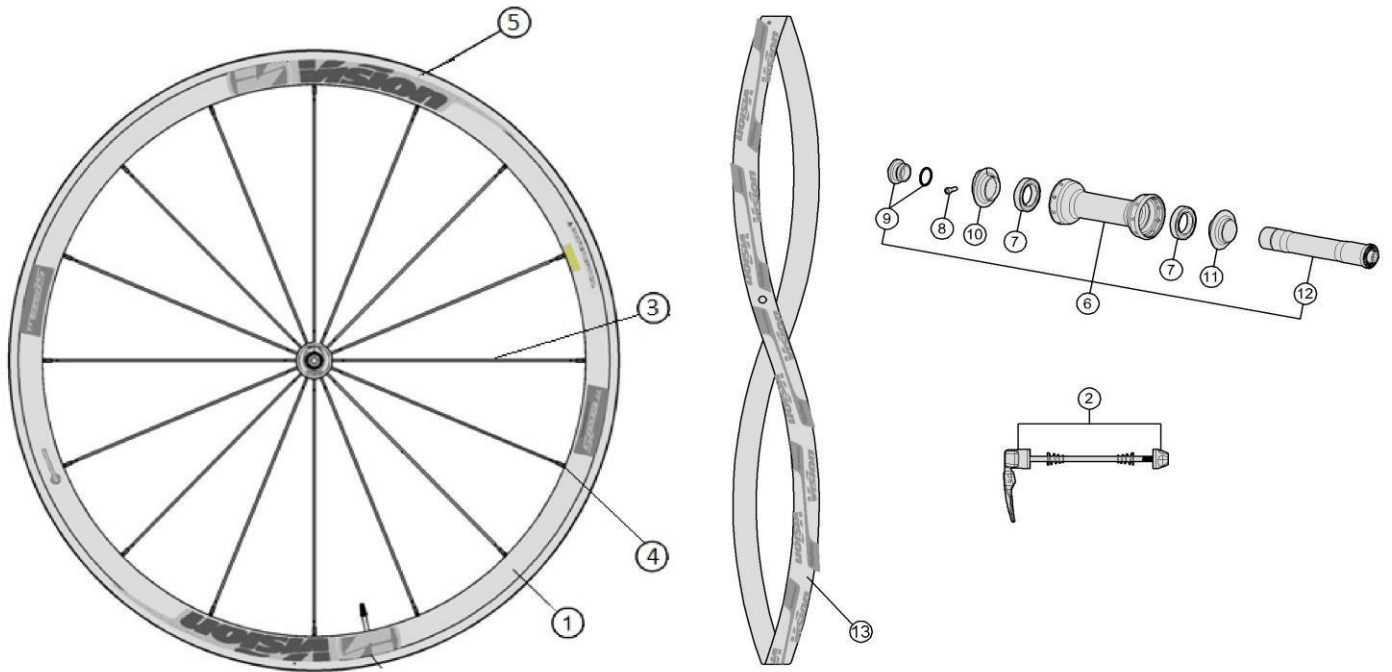

Vision wheelset

TriMax Carbon 35 WH-VT-621

CSI carbon alloy clincher rim, 35mm height; New extra light P.R.A. hub for DP spokes
710-0012193030 / 710-0012193031 WH-VT-621/F Front Wheel, Clincher

Item No.	FSA Code No.	Description	Notes
1	72500006007030	Rim RM068A Trimax Carbon35 Front 16H	Rim Sticker Kit not included
2	750Z0003000010	Vision Quick Release QR-91 Front Black L116	
3	SPK-TC35	SPOKES KIT TrimaxCarbon35 276-278mm w/NIPPLES	Kit for 1 wheelset (F+R)
4	748-A6053B	Nipples ALPINA ABS STEEL BLACK Hexa 15mm	
5	75200038000000	VISION TriMaxCarbon35 WH Sticker Gray (1bike) V15	★
6	752Z0040007012	VISION Front Hub 16H w/Black Cap&Logo U1065	
7	752-6502	Front/Rear Hub Bearing (6803-26x17x5) MR126	
8	752-6590	Stainless Bolt for Front Hub ML347	
9	752-0153000010	MW278 Front Hub End Cap + MS251 O-ring	
10	752-6579	MW279 Front Preload Adjustment Collar Red	
11	752-6587	MW280 Unthreaded Adjustment Collar Red	
12	752-1353	Front Hub Spindle ME175	
13	752-1006	Rim Tape VISION RED MS289 Clincher 21mm	