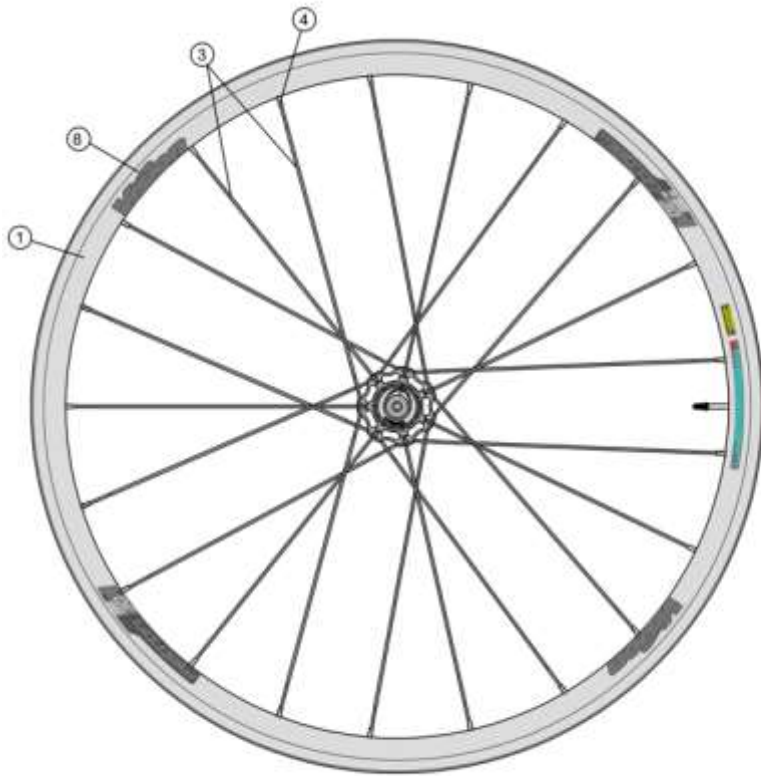

710-0084054030 WH763{WH-VT-832TU/DB-CL/SL/X12/S/R}
710-0085058030 WH962{WH-VT-832TU/DB/SL/X12/XDR/R}
710-0084058030 WH963{WH-VT-832TU/DB-CL/SL/X12/XDR/R}
710-0079054030 WH769{WH-VT-832CHTL/DB/SL/X12/S/R}
710-0080054030 WH770{WH-VT-832CHTL/DB-CL/SL/X12/S/R}
710-0079058030 WH969{WH-VT-832CHTL/DB/SL/X12/XDR/R}
710-0080058030 WH970{WH-VT-832CHTL/DB-CL/SL/X12/XDR/R}

Rear Wheel Tubular Centerlock Rotor Mount TA configuration
Rear Wheel Tubular 6-Bolt Rotor Mount SRAM XDR 12S Compatible
Rear Wheel Tubular Centerlock Rotor Mount SRAM XDR 12S Compatible
Rear Wheel Clincher (Tubeless) 6-Bolt Rotor Mount TA configuration
Rear Wheel Clincher (Tubeless) Centerlock Rotor Mount TA configuration
Rear Wheel Clincher (Tubeless) 6-Bolt SRAM XDR 12S Compatible
Rear Wheel Clincher (Tubeless) Centerlock SRAM XDR 12S Compatible

Item No.	FSA Code No.	Description	Notes
1	72500092002030	RM154B Rear Rim Tubular – 24H	Rim Sticker Kit not included ★
3	SPK-MTR30DBV18	SPOKES KIT METRON30DB 296/281/272/288mm w/NIPPLE	
4			
5	752-5114	E0282D Aluminum Valve Extender-30L	For Tubular 30mm section rim ★
6	752-5126	E0310 Valve Extender Wrench	
7	752-9003	E0169 Vision Wheel Bag	
8	75200703000000	ZJWH0586 Rim Sticker Kit metron 30 SL DISC BRAKE	Tubular Vision Gray graphic (MY2019) ★
9	75200378002010	U2097 Rear Hub Assembly –Shimano Compatible	6-Bolt rotor mount, X12 Configuration ★
10	752-0563000010	ME278 Axle for Rear Hub Assembly - 6-Bolt rotor mount	QR /X12 Configuration ★
11	752-6514CWSP	MR217 Steel Bearings (30x17x7)	6-Bolt rotor mount ★
12	752-6590	ML347A Adjustment Collar Bolt	
13	752-0672000050	MW537 PRA Adjustment Collar - QR /X12 Configuration	Centerlock rotor mount★
14	752-0648000000	EL333 Freehub Assembly - Shimano Compatible	6-Bolt & Centerlock (with bearings) ★
15	752-0499000010	EL301 Rear Hub End Caps - X12 configuration	6-Bolt rotor mount (Shimano & SRAM XDR) ★
16	752-0072000010	MW322 11 Speed Cassette Spacer	Shimano N10/11
17	75200570000000	W1124 Spoke Protector DB SL 24H Matt Finish	

★Optional Parts

Specifications are subject to change without notice

WH Tec v1