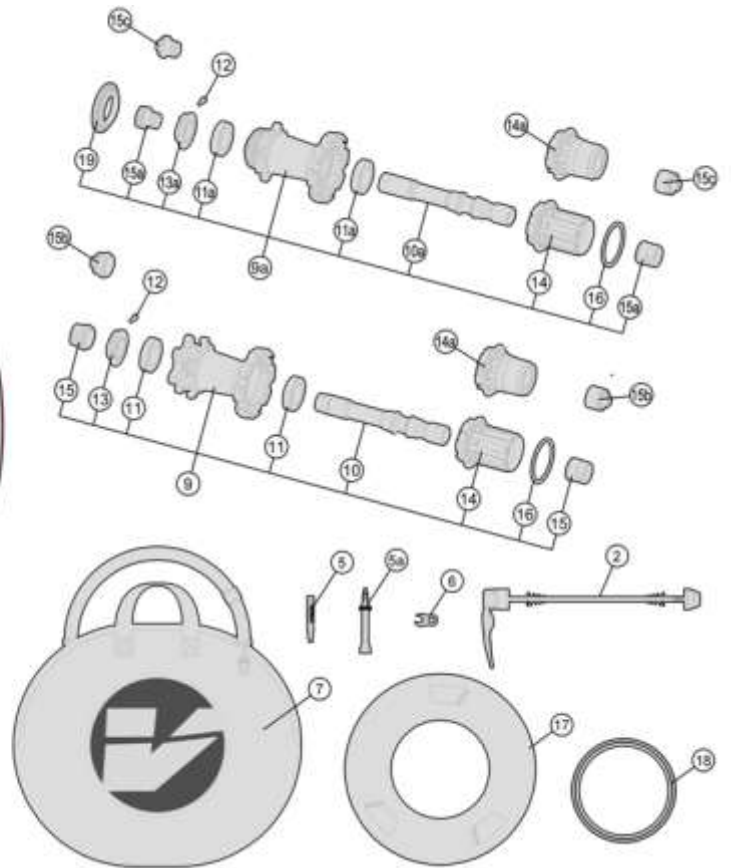

710-0084054030 WH763{WH-VT-832TU/DB-CL/SL/X12/S/R}
710-0085058030 WH962{WH-VT-832TU/DB/SL/X12/XDR/R}
710-0084058030 WH963{WH-VT-832TU/DB-CL/SL/X12/XDR/R}
710-0079054030 WH769{WH-VT-832CHTL/DB/SL/X12/S/R}
710-0080054030 WH770{WH-VT-832CHTL/DB-CL/SL/X12/S/R}
710-0079058030 WH969{WH-VT-832CHTL/DB/SL/X12/XDR/R}
710-0080058030 WH970{WH-VT-832CHTL/DB-CL/SL/X12/XDR/R}

Rear Wheel Tubular Centerlock Rotor Mount TA configuration
Rear Wheel Tubular 6-Bolt Rotor Mount SRAM XDR 12S Compatible
Rear Wheel Tubular Centerlock Rotor Mount SRAM XDR 12S Compatible
Rear Wheel Clincher (Tubeless) 6-Bolt Rotor Mount TA configuration
Rear Wheel Clincher (Tubeless) Centerlock Rotor Mount TA configuration
Rear Wheel Clincher (Tubeless) 6-Bolt SRAM XDR 12S Compatible
Rear Wheel Clincher (Tubeless) Centerlock SRAM XDR 12S Compatible

Item No.	FSA Code No.	Description	Notes
1	72500092002030	RM154B Rear Rim Tubular – 24H	Rim Sticker Kit not included ★
3	SPK-MTR30DBV18	SPOKES KIT METRON30DB 296/281/272/288mm w/NIPPLE	
4			
5	752-5114	E0282D Aluminum Valve Extender-30L	For Tubular 30mm section rim ★
6	752-5126	E0310 Valve Extender Wrench	
7	752-9003	E0169 Vision Wheel Bag	
8	75200703000000	ZJWH0586 Rim Sticker Kit metron 30 SL DISC BRAKE	Tubular Vision Gray graphic (MY2019) ★
9	75200378002010	U2097 Rear Hub Assembly –Shimano Compatible	6-Bolt rotor mount, X12 Configuration ★
10	752-0563000010	ME278 Axle for Rear Hub Assembly - 6-Bolt rotor mount	QR /X12 Configuration ★
11	752-6514CWSP	MR217 Steel Bearings (30x17x7)	6-Bolt rotor mount ★
12	752-6590	ML347A Adjustment Collar Bolt	
13	752-0672000050	MW537 PRA Adjustment Collar - QR /X12 Configuration	Centerlock rotor mount★
14	752-0648000000	EL333 Freehub Assembly - Shimano Compatible	6-Bolt & Centerlock (with bearings) ★
15	752-0499000010	EL301 Rear Hub End Caps - X12 configuration	6-Bolt rotor mount (Shimano & SRAM XDR) ★
16	752-0072000010	MW322 11 Speed Cassette Spacer	Shimano N10/11
17	75200570000000	W1124 Spoke Protector DB SL 24H Matt Finish	

★Optional Parts

Specifications are subject to change without notice

WH Tec v1