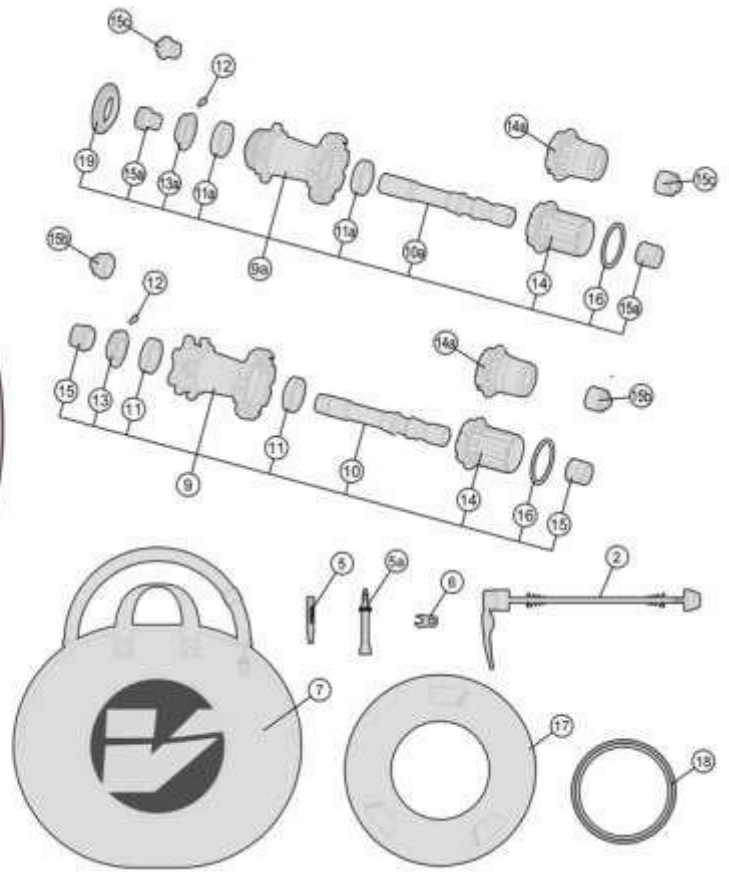

Full carbon 30mm section rim; P.R.A. hubs with direct pull spokes; both tubular and clincher available

710-0124111030 SC30 DB-CL CH-TL SMN

710-0124116030 SC30 DB-CL CH-TL XDR

Item No.	FSA Code No.	Description	Notes
1	72500067006030	RM091A Front Rim Clincher (Tubeless)	Rim Sticker Kit not included
3 4	SPK-MTR30DBV18	SPOKES KIT SC 30 DB 296/281/272/288mm w/NIPPLE	
5	752-5114	E0282D Aluminum Valve Extender-30L	For Tubular 30mm section rim ★
6	752-5126	E0310 Valve Extender Wrench	
7	752-9003	E0169 Vision Wheel Bag	
8	72500092006030	ZJWH0586 Rim Sticker Kit metron 30 SL DISC BRAKE	Tubular Vision Gray graphic (MY2019) ★
9	75200865006010	U1160 Front Hub Assembly - TA12 Configuration	Centerlock rotor mount for SHIMANO
10	752-0565000010	ME242 Axle for Front Hub Assembly - QR/TA12 Configuration	
11	752-0633000000	Bearing (17287-28x17x7) CW Radial MR219/MR200	Center-lock
12	752-6590	ML347A Adjustment Collar Bolt	
13	752-0699000050	MW578 PRA Adjustment Collar - QR / TA12 Configuration	Centerlock rotor mount ★
14	752-0500000000	EL303 Front Hub End Caps - TA12 Configuration	Centerlock rotor mount ★

★Optional Parts

Item No.	FSA Code No.	Description	Notes
2a	75000012309010	QR-93 Quick Release DB Blk L114/151	
5a	752-0670000000	E0706A Aluminum Valve Extender-50L	For Tubeless 30mm section rim
8a	75200635000000	ZJWH0585 Rim Sticker Kit metron 30 SL TLR DISC BRAKE	Clincher (Tubeless) Vision Gray graphic (MY2019)
9a	75200615007011	U1122 Front Hub Assembly - TA12 configuration	Centerlock rotor mount for SRAM XDR
13a	752-0700000050	MW579 PRA Adjustment Collar - TA15 configuration	Centerlock rotor mount
14a	752-0417000010	EL287 Front Hub End Caps - QR Configuration	Centerlock rotor mount
14b	752-0498000010	EL304 Front Hub End Caps with axle - TA15 Configuration	Centerlock rotor mount
15a	752-0580000110	ME309 Rim Tape for Clincher (Tubeless)	Vision logo 25mmx8M