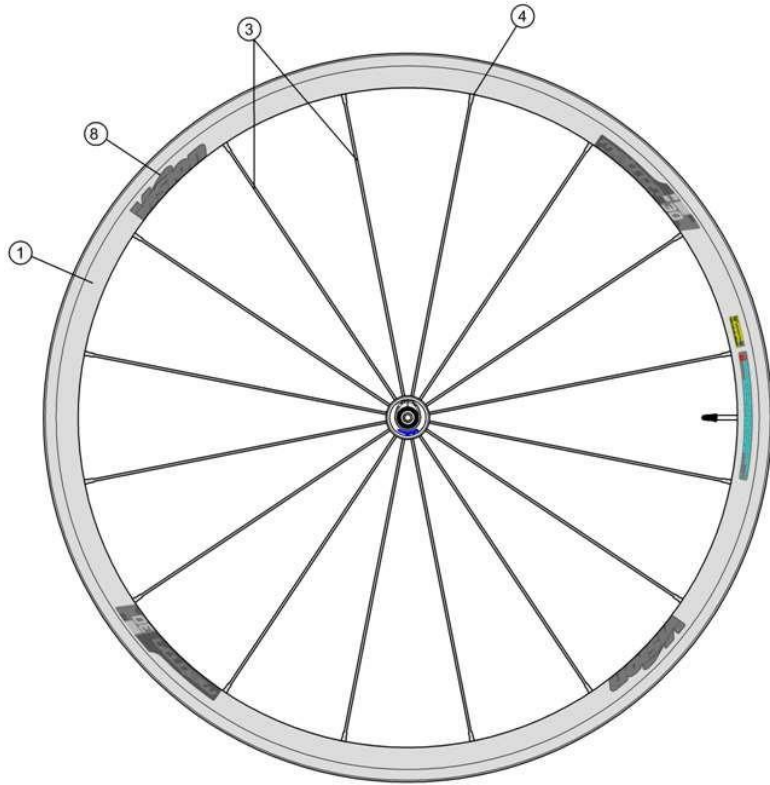

Full carbon 30mm section rim; P.R.A. hubs with direct pull spokes; both tubular and clincher available

710-0124111030 SC30 DB-CL CH-TL SMN

710-0124116030 SC30 DB-CL CH-TL XDR

Item No.	FSA Code No.	Description	Notes
1	72500067006030	RM091A Front Rim Clincher (Tubeless)	Rim Sticker Kit not included
3 4	SPK-MTR30DBV18	SPOKES KIT SC 30 DB 296/281/272/288mm w/NIPPLE	
5	752-5114	E0282D Aluminum Valve Extender-30L	For Tubular 30mm section rim ★
6	752-5126	E0310 Valve Extender Wrench	
7	752-9003	E0169 Vision Wheel Bag	
8	72500092006030	ZJWH0586 Rim Sticker Kit metron 30 SL DISC BRAKE	Tubular Vision Gray graphic (MY2019) ★
9	75200865006010	U1160 Front Hub Assembly - TA12 Configuration	Centerlock rotor mount for SHIMANO
10	752-0565000010	ME242 Axle for Front Hub Assembly - QR/TA12 Configuration	
11	752-0633000000	Bearing (17287-28x17x7) CW Radial MR219/MR200	Center-lock
12	752-6590	ML347A Adjustment Collar Bolt	
13	752-0699000050	MW578 PRA Adjustment Collar - QR / TA12 Configuration	Centerlock rotor mount ★
14	752-0500000000	EL303 Front Hub End Caps - TA12 Configuration	Centerlock rotor mount ★

★Optional Parts

Item No.	FSA Code No.	Description	Notes
2a	75000012309010	QR-93 Quick Release DB Blk L114/151	
5a	752-0670000000	E0706A Aluminum Valve Extender-50L	For Tubeless 30mm section rim
8a	75200635000000	ZJWH0585 Rim Sticker Kit metron 30 SL TLR DISC BRAKE	Clincher (Tubeless) Vision Gray graphic (MY2019)
9a	75200615007011	U1122 Front Hub Assembly - TA12 configuration	Centerlock rotor mount for SRAM XDR
13a	752-0700000050	MW579 PRA Adjustment Collar - TA15 configuration	Centerlock rotor mount
14a	752-0417000010	EL287 Front Hub End Caps - QR Configuration	Centerlock rotor mount
14b	752-0498000010	EL304 Front Hub End Caps with axle - TA15 Configuration	Centerlock rotor mount
15a	752-0580000110	ME309 Rim Tape for Clincher (Tubeless)	Vision logo 25mmx8M