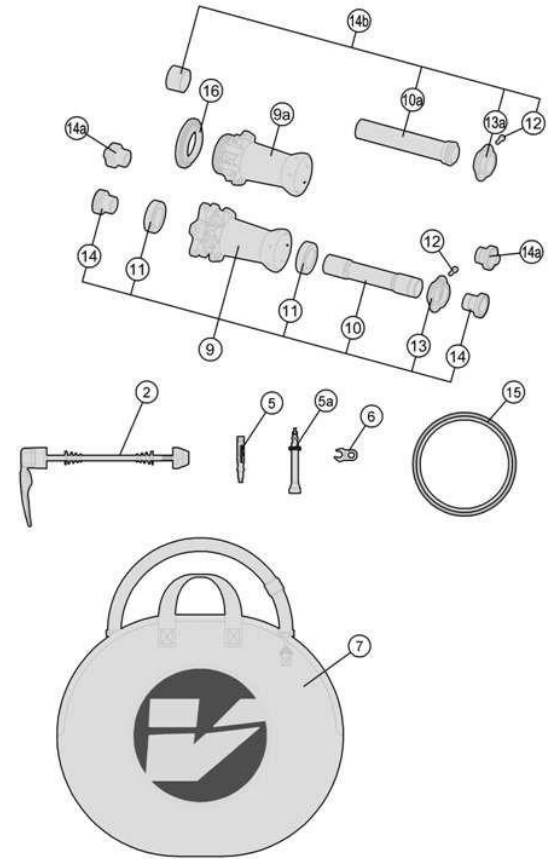

Full carbon 30mm section rim; P.R.A. hubs with direct pull spokes; both tubular and clincher available

710-0124111030 SC30 DB-CL CH-TL SMN

710-0124116030 SC30 DB-CL CH-TL XDR

Item No.	FSA Code No.	Description	Notes
1	72500067006030	RM091A Front Rim Clincher (Tubeless)	Rim Sticker Kit not included
3 4	SPK-MTR30DBV18	SPOKES KIT SC 30 DB 296/281/272/288mm w/NIPPLE	
5	752-5114	E0282D Aluminum Valve Extender-30L	For Tubular 30mm section rim ★
6	752-5126	E0310 Valve Extender Wrench	
7	752-9003	E0169 Vision Wheel Bag	
8	72500092006030	ZJWH0586 Rim Sticker Kit metron 30 SL DISC BRAKE	Tubular Vision Gray graphic (MY2019) ★
9	75200865006010	U1160 Front Hub Assembly - TA12 Configuration	Centerlock rotor mount for SHIMANO
10	752-0565000010	ME242 Axle for Front Hub Assembly - QR/TA12 Configuration	
11	752-0633000000	Bearing (17287-28x17x7) CW Radial MR219/MR200	Center-lock
12	752-6590	ML347A Adjustment Collar Bolt	
13	752-0699000050	MW578 PRA Adjustment Collar - QR / TA12 Configuration	Centerlock rotor mount ★
14	752-0500000000	EL303 Front Hub End Caps - TA12 Configuration	Centerlock rotor mount ★

★Optional Parts

Item No.	FSA Code No.	Description	Notes
2a	75000012309010	QR-93 Quick Release DB Blk L114/151	
5a	752-0670000000	E0706A Aluminum Valve Extender-50L	For Tubeless 30mm section rim
8a	75200635000000	ZJWH0585 Rim Sticker Kit metron 30 SL TLR DISC BRAKE	Clincher (Tubeless) Vision Gray graphic (MY2019)
9a	75200615007011	U1122 Front Hub Assembly - TA12 configuration	Centerlock rotor mount for SRAM XDR
13a	752-0700000050	MW579 PRA Adjustment Collar - TA15 configuration	Centerlock rotor mount
14a	752-0417000010	EL287 Front Hub End Caps - QR Configuration	Centerlock rotor mount
14b	752-0498000010	EL304 Front Hub End Caps with axle - TA15 Configuration	Centerlock rotor mount
15a	752-0580000110	ME309 Rim Tape for Clincher (Tubeless)	Vision logo 25mmx8M