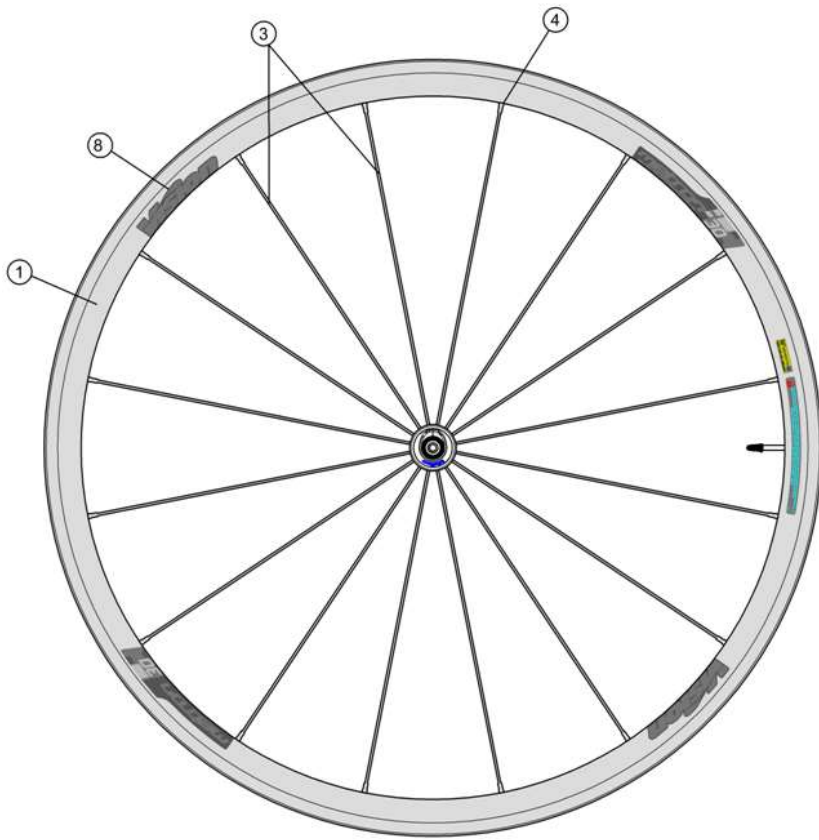

710-0124111030
710-0124116030

VISION WH Set SC30 DB-CL CH-TL SH11 B1
VISION WH Set SC30 DB-CL CH-TL XDR A0

Full carbon 30mm section rim; P.R.A. hubs with direct pull spokes; both tubular and clincher available

Item No.	FSA Code No.	Description	Notes
1	72500092006030	RM154A Front Rim Tubular - 21H	Rim Sticker Kit not included ★
3	SPK-MTR30DBV18	SPOKES KIT METRON30DB 296/281/272/288mm w/NIPPLE	
4			
5	752-5114	E0282D Aluminum Valve Extender-30L	For Tubular 30mm section rim ★
6	752-5126	E0310 Valve Extender Wrench	
7	752-9003	E0169 Vision Wheel Bag	
8	72500092006030	ZJWH0586 Rim Sticker Kit metron 30 SL DISC BRAKE	Tubular Vision Gray graphic (MY2019) ★
9	75200377006010	U1097 Front Hub Assembly - TA12 Configuration	6-Bolt rotor mount ★
10	752-0565000010	ME242 Axle for Front Hub Assembly - QR/TA12 Configuration	6-Bolt rotor mount ★
11	752-0633000000	Bearing (17287-28x17x7) CW Radial MR219/MR200	Center-lock, 6 bolts
12	752-6590	ML347A Adjustment Collar Bolt	
13	752-0699000050	MW578 PRA Adjustment Collar - QR / TA12 Configuration	6-bolt & Centerlock rotor mount ★
14	752-0500000000	EL303 Front Hub End Caps - TA12 Configuration	6-bolt & Centerlock rotor mount ★