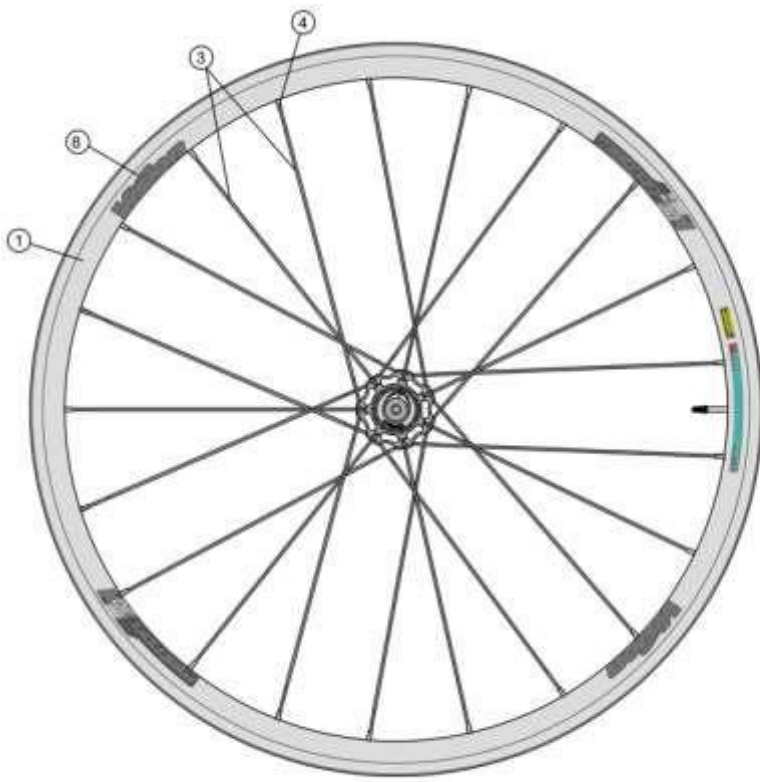

Full carbon 30mm section rim; P.R.A. hubs with direct pull spokes; both tubular and clincher available

710-0124111030 SC30 DB-CL CH-TL SMN

710-0124116030 SC30 DB-CL CH-TL XDR

Item No.	FSA Code No.	Description	Notes
1	72500067006030	RM091A Front Rim Clincher (Tubeless)	Rim Sticker Kit not included
3 4	SPK-MTR30DBV18	SPOKES KIT SC 30 DB 296/281/272/288mm w/NIPPLE	
5	752-5114	E0282D Aluminum Valve Extender-30L	For Tubular 30mm section rim ★
6	752-5126	E0310 Valve Extender Wrench	
7	752-9003	E0169 Vision Wheel Bag	
8	72500092006030	ZJWH0586 Rim Sticker Kit metron 30 SL DISC BRAKE	Tubular Vision Gray graphic (MY2019) ★
9	75200865006010	U1160 Front Hub Assembly - TA12 Configuration	Centerlock rotor mount for SHIMANO
10	752-0565000010	ME242 Axle for Front Hub Assembly - QR/TA12 Configuration	
11	752-0633000000	Bearing (17287-28x17x7) CW Radial MR219/MR200	Center-lock
12	752-6590	ML347A Adjustment Collar Bolt	
13	752-0699000050	MW578 PRA Adjustment Collar - QR / TA12 Configuration	Centerlock rotor mount ★
14	752-0500000000	EL303 Front Hub End Caps - TA12 Configuration	Centerlock rotor mount ★

★Optional Parts

Item No.	FSA Code No.	Description	Notes
2a	75000012309010	QR-93 Quick Release DB Blk L114/151	
5a	752-0670000000	E0706A Aluminum Valve Extender-50L	For Tubeless 30mm section rim
8a	75200635000000	ZJWH0585 Rim Sticker Kit metron 30 SL TLR DISC BRAKE	Clincher (Tubeless) Vision Gray graphic (MY2019)
9a	75200615007011	U1122 Front Hub Assembly - TA12 configuration	Centerlock rotor mount for SRAM XDR
13a	752-0700000050	MW579 PRA Adjustment Collar - TA15 configuration	Centerlock rotor mount
14a	752-0417000010	EL287 Front Hub End Caps - QR Configuration	Centerlock rotor mount
14b	752-0498000010	EL304 Front Hub End Caps with axle - TA15 Configuration	Centerlock rotor mount
15a	752-0580000110	ME309 Rim Tape for Clincher (Tubeless)	Vision logo 25mmx8M