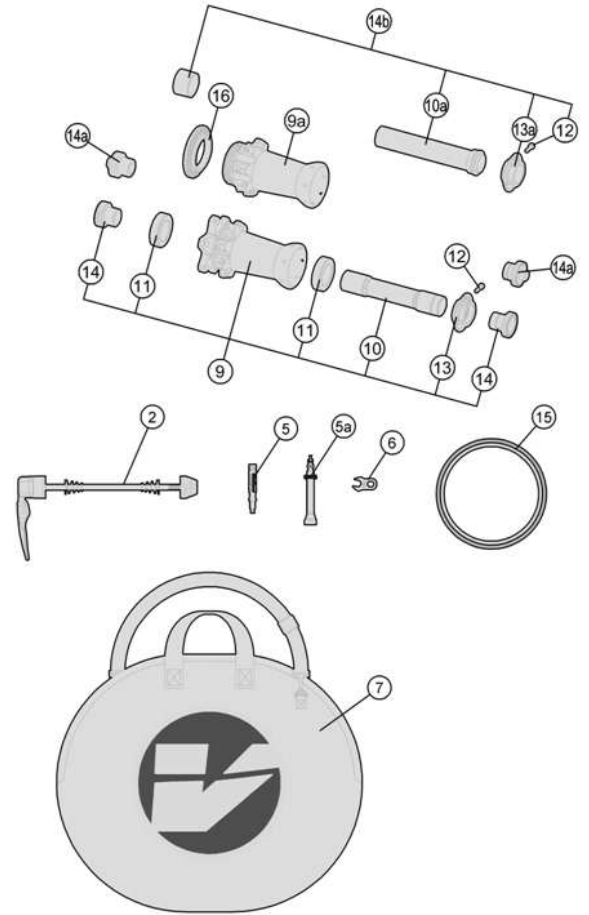

710-0124111030
710-0124116030

VISION WH Set SC30 DB-CL CH-TL SH11 B1
VISION WH Set SC30 DB-CL CH-TL XDR A0

Full carbon 30mm section rim; P.R.A. hubs with direct pull spokes; both tubular and clincher available

★Optional Parts

Specifications are subject to change without notice

WH Tec v1

Item No.	FSA Code No.	Description	Notes
1	72500067006030	RM091A Front Rim Clincher (Tubeless) - 21H	Rim Sticker Kit not included
2	75000012309010	QR-93 Quick Release DB Blk L114/151	
5a	752-0670000000	E0706A Aluminum Valve Extender-50L	For Tubeless 30mm section rim
8	75200635000000	ZJWH0585 Rim Sticker Kit metron 30 SL TLR DISC BRAKE	Clincher (Tubeless) Vision Gray graphic (MY2019)
9a	75200379006010	U1098 Front Hub Assembly - TA12 configuration	Centerlock rotor mount
10a	752-0566000010	ME257 Axle for Front Hub Assembly - TA15 Configuration	6-Bolt rotor mount
13a	752-0700000050	MW579 PRA Adjustment Collar - TA15 configuration	6-bolt & Centerlock rotor mount
14a	752-0417000010	EL287 Front Hub End Caps - QR Configuration	6-bolt & Centerlock rotor mount
14b	752-0498000010	EL304 Front Hub End Caps with axle - TA15 Configuration	6-bolt & Centerlock rotor mount
15	752-0580000110	ME309 Rim Tape for Clincher (Tubeless)	Vision logo 25mmx8M