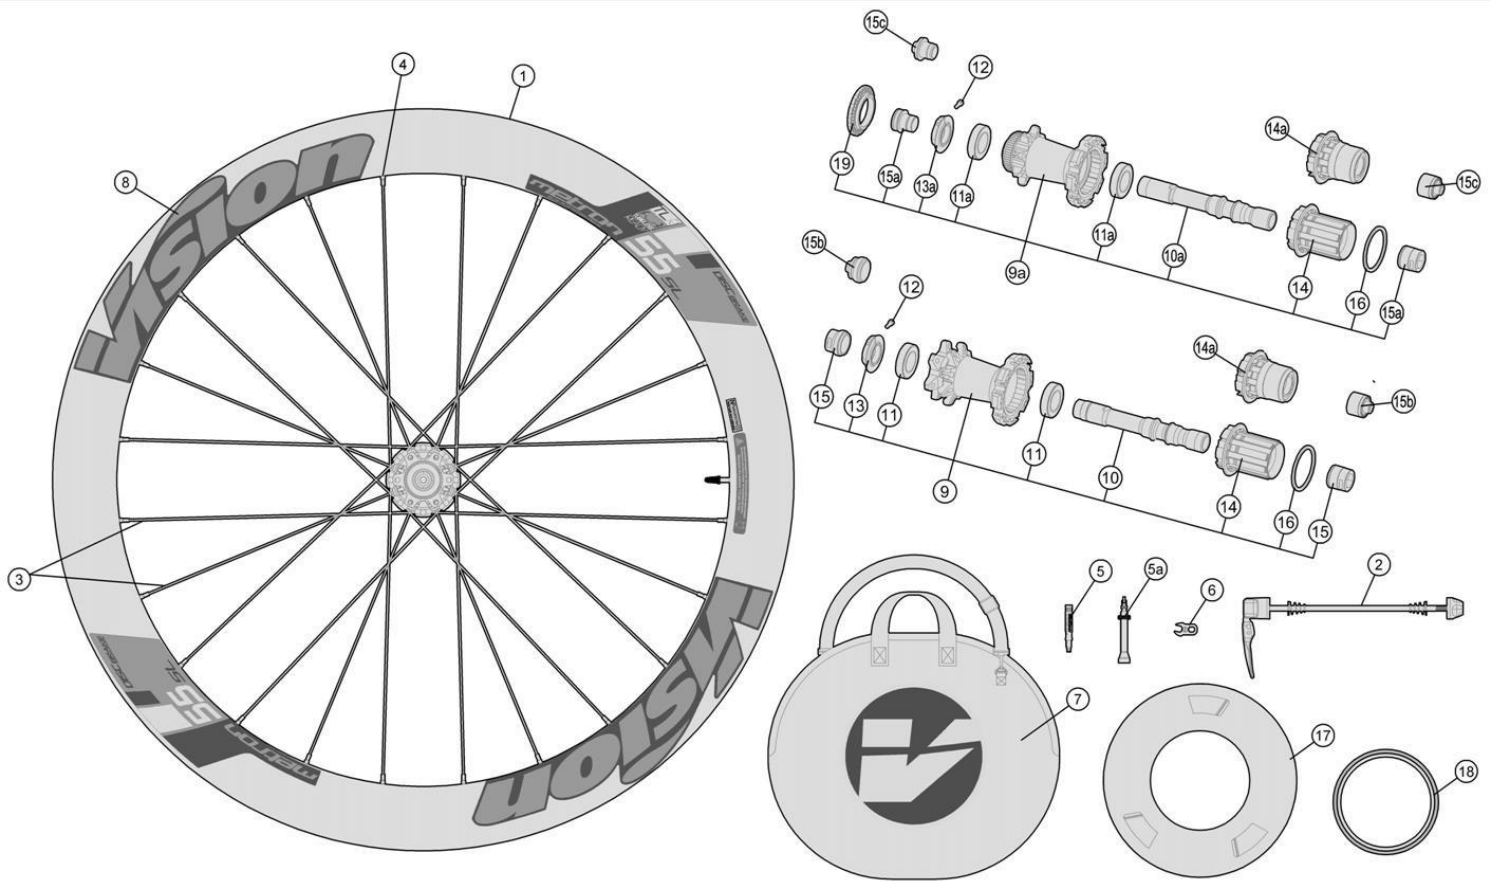

Full carbon 55mm section rim; P.R.A. hubs with direct pull spokes; both tubular and clincher available

- 710-0045231033** METRON55 DB-CL CH-TL SMN
- 710-0045236033** METRON55 DB-CL CH-TL XDR
- 710-0047231030** METRON55 DB-CL TUB SMN
- 710-0047236036** METRON55 DB-CL TUB XDR

★Optional Parts

Item No.	FSA Code No.	Description	Notes
1a	72500145006030	RM208A Front Rim Clincher (Tubeless)	Rim Sticker Kit not included
2a	75000012000010	QR-93 Vision Quick Release - 114mm	For QR Configuration 100mm OLD
5a	752-0670000002	E0706C Aluminum Valve Extender-70L	For Tubeless 55mm section rim
8a	75200636000000	ZJWH0591 Rim Sticker Kit metron 55 SL TLR DISC BRAKE	Clincher (Tubeless) Vision Gray graphic (MY2019)
9a	75200379006010	U1098 Front Hub Assembly - TA12 configuration	Centerlock rotor mount
10a	752-0566000010	ME257 Axle for Front Hub Assembly - TA15 Configuration	6-Bolt rotor mount
11a	752-6514CWSP	MR217 Steel Bearings (30x17x7)	Center-lock DS
11b	752-0633000000	Bearing (17287-28x17x7) CW Radial MR219/MR200	Center-lock NDS
13a	752-0700000050	MW579 PRA Adjustment Collar - TA15 configuration	6-bolt & Centerlock rotor mount
14a	752-0417000010	EL287 Front Hub End Caps - QR Configuration	6-bolt & Centerlock rotor mount
14b	752-0498000010	EL304 Front Hub End Caps with axle - TA15 Configuration	6-bolt & Centerlock rotor mount
15a	752-0580000110	ME309 Rim Tape for Clincher (Tubeless)	Vision logo 25mmx8M