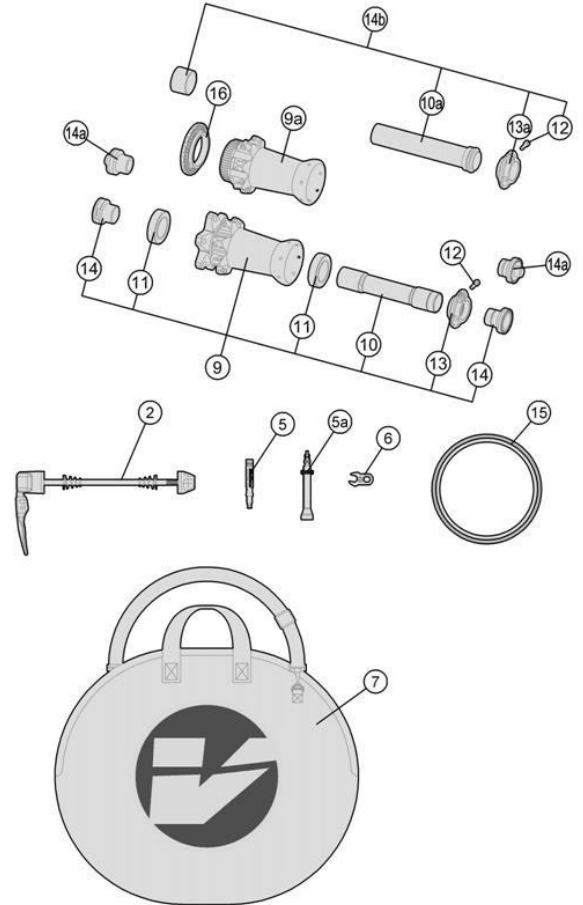

Full carbon 55mm section rim; P.R.A. hubs with direct pull spokes; both tubular and clincher available

- **710-0045231033** METRON55 DB-CL CH-TL SMN
- **710-0045236033** METRON55 DB-CL CH-TL XDR
- **710-0047231030** METRON55 DB-CL TUB SMN
- **710-0047236036** METRON55 DB-CL TUB XDR

- **710-0044231037** METRON55 DB-6B CH-TL SMN
- **710-0044236037** METRON55 DB-6B CH-TL XDR
- **710-0046231050** METRON55 DB-6B TUB SMN
- **710-0046236036** METRON55 DB-6B TUB XDR

Item No.	FSA Code No.	Description	Notes
1	725-0046006032	RM099A Front Rim Tubular	Rim Sticker Kit not included ★
3	SPK-MTR55DBV18	SPOKES KIT METRON55DB 272/256/249/264mm w/NIPPLE	
4			
6	752-5126	E0310 Valve Extender Wrench	
7	752-9003	E0169 Vision Wheel Bag	
8	75200348000000	ZJWH0593 Rim Sticker Kit metron 55 SL DISC BRAKE	Tubular Vision Gray graphic (MY2019) ★
9	75200377006010	U1097 Front Hub Assembly - TA12 Configuration	6-bolt rotor mount ★
10	752-0565000010	ME242 Axle for Front Hub Assembly - QR/TA12 Configuration	6-Bolt rotor mount ★
11	752-0633000000	MR219 Steel Bearings x2pcs (28x17x7)	6-Bolt rotor mount/Center-lock
12	752-6590	ML347A Adjustment Collar Bolt	
13	752-0699000050	MW578 PRA Adjustment Collar - QR / TA12 Configuration	6-bolt & Centerlock rotor mount ★
14	752-0500000000	EL303 Front Hub End Caps - TA12 Configuration	6-bolt & Centerlock rotor mount ★