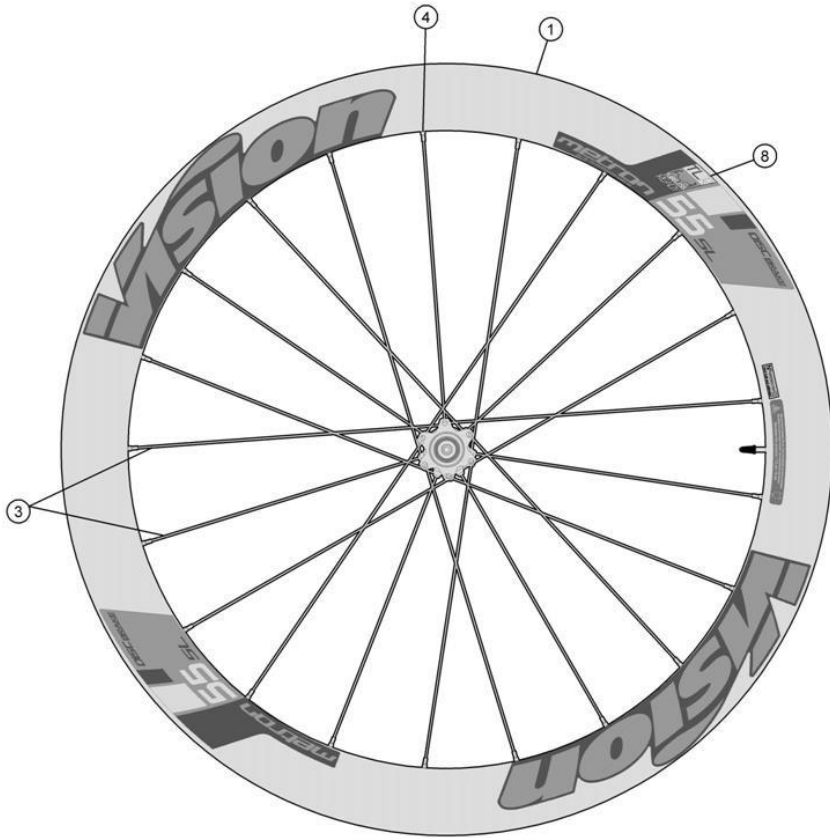

Full carbon 55mm section rim; P.R.A. hubs with direct pull spokes; both tubular and clincher available

- 710-0045231033** METRON55 DB-CL CH-TL SMN
- 710-0045236033** METRON55 DB-CL CH-TL XDR
- 710-0047231030** METRON55 DB-CL TUB SMN
- 710-0047236036** METRON55 DB-CL TUB XDR

- 710-0044231037** METRON55 DB-6B CH-TL SMN
- 710-0044236037** METRON55 DB-6B CH-TL XDR
- 710-0046231050** METRON55 DB-6B TUB SMN
- 710-0046236036** METRON55 DB-6B TUB XDR

Item No.	FSA Code No.	Description	Notes
1	725-0046006032	RM099A Front Rim Tubular	Rim Sticker Kit not included ★
3	SPK-MTR55DBV18	SPOKES KIT METRON55DB 272/256/249/264mm w/NIPPLE	
4			
6	752-5126	E0310 Valve Extender Wrench	
7	752-9003	E0169 Vision Wheel Bag	
8	75200348000000	ZJWH0593 Rim Sticker Kit metron 55 SL DISC BRAKE	Tubular Vision Gray graphic (MY2019) ★
9	75200377006010	U1097 Front Hub Assembly - TA12 Configuration	6-bolt rotor mount ★
10	752-0565000010	ME242 Axle for Front Hub Assembly - QR/TA12 Configuration	6-Bolt rotor mount ★
11	752-0633000000	MR219 Steel Bearings x2pcs (28x17x7)	6-Bolt rotor mount/Center-lock
12	752-6590	ML347A Adjustment Collar Bolt	
13	752-0699000050	MW578 PRA Adjustment Collar - QR / TA12 Configuration	6-bolt & Centerlock rotor mount ★
14	752-0500000000	EL303 Front Hub End Caps - TA12 Configuration	6-bolt & Centerlock rotor mount ★