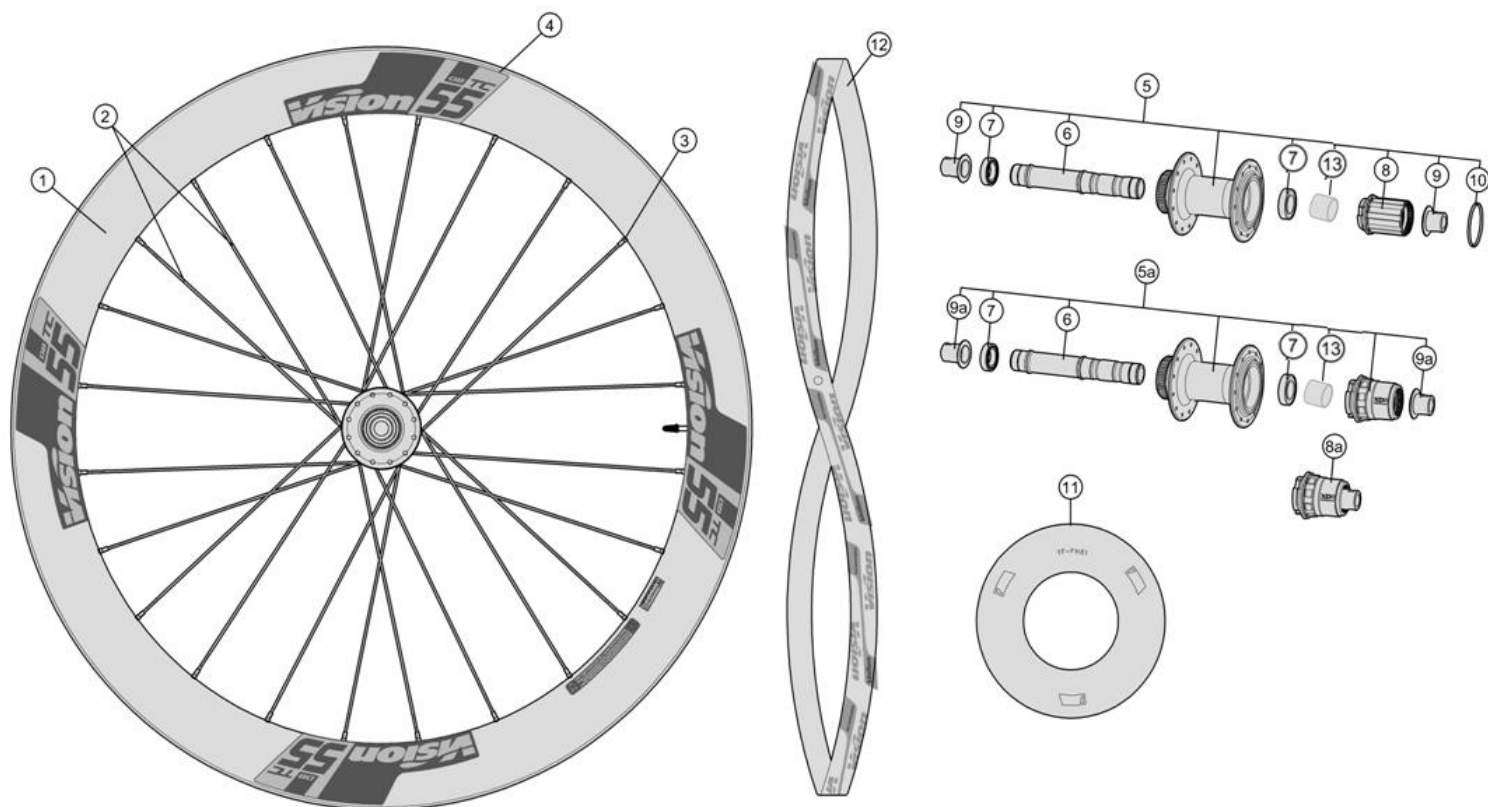

710-0121054030 WH238{WH-VT-654CHTL/DB-CL/X12/S/R}Rear Wheel, Centerlock Rotor Mount X12 configuration,
710-0121058030 WH438{WH-VT-654CHTL/DB-CL/X12/XDR/R}Rear Wheel, Centerlock Rotor Mount X12 configuration, SRAM XDR 12S Compatible

Item No.	FSA Code No.	Description	Notes
1	72500148002031	RM191B Rear Rim Tubeless Clincher - 24H x 55mm depth	Rim Sticker Kit not included
2	SPK-TC55DBB1	SPOKES KIT TC55 DB INOX 2 256/259/261mm w/NIPPLE	
3			
4	75200800000000	ZJWH0684 Rim Sticker Kit - Vision 55 TC DB	
5	75200817002010	U2152 Rear Hub Assembly - Shimano compatible	Centerlock , X12 Configuration
6	752-0798000010	ME378 Rear Hub Axle	Centerlock , X12 Configuration
7	752-0856000000	MR191 Bearing Hub (6902 28x15x7)	For Non-drive side and Drive side
8	752-0832000060	EL381 Freehub Assembly - Shimano compatible	Centerlock rotor mount (includes bearing)
9	752-0767000010	Rear Hub End Cap X12 U2132/U2152 MW695	Centerlock , X12 Configuration
10	752-0072000010	MW322 11 Speed Cassette Spacer	Shimano N10/11
11	75200130000000	W1020 Vision Wheelset Spoke Protector	
12	75200188000470	MS289 Vision Rim Tape for Clincher Rim	Vision Logo 700C W21 xT0.5mm
13	752-0855000AG0	MW717 Rear Hub Spacer	

★Optional Parts

Item No.	FSA Code No.	Description	Notes
5a	75200826002010	U5152 Rear Hub Assembly –SRAM XDR 12S Compatible	Centerlock , X12 Configuration
8a	752-0833000060	EL382 Freehub Assembly - SRAM XDR 12S compatible	Include Bearings, Drive side End Caps
9	752-0790000010	Rear Hub End Cap DB QR SH11 U2140-U2152/72 MW132	Centerlock , QR Configuration
9a	752-0768000010	MW696 Rear Hub End Caps - SRAM XDR 12S Compatible	Centerlock , X12 Configuration