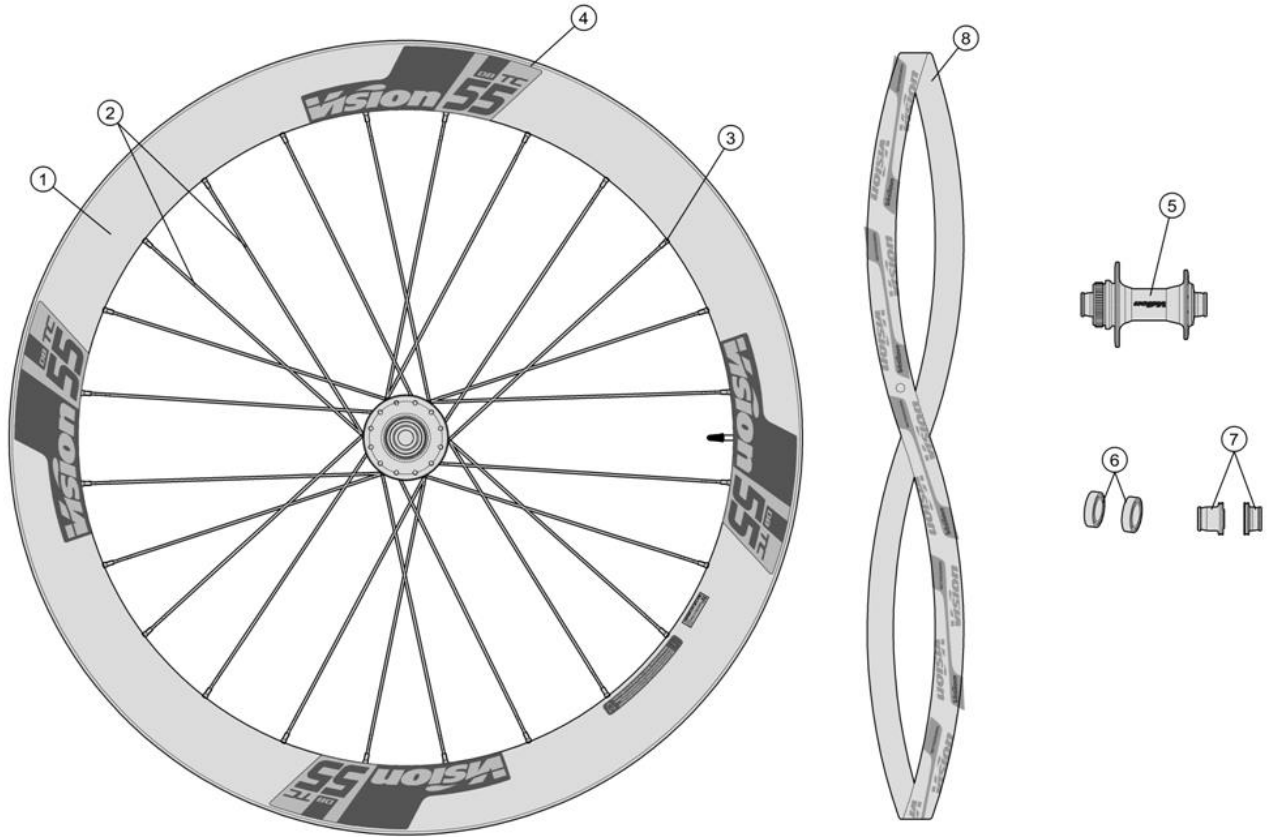

# Vision Wheelset

## TC 55 Clincher TL Disc Brake Centerlock WH-VT-654CHTL/DB-CL

UD carbon clincher 55 mm depth rim ; J-bend spokes 24F / 24R

710-0121053030 WH138{WH-VT-654CHTL/DB-CL/TA12/F}Front Wheel, Centerlock Rotor Mount TA12 configuration

Item No.	FSA Code No.	Description	Notes
1	72500148002030	RM191A Front Rim Tubeless Clincher - 24H x 55mm depth	Rim Sticker Kit not included
2	SPK-TC55DBB1	SPOKES KIT TC55 DB INOX 2 256/259/261mm w/NIPPLE	
3			
4	75200800000000	ZJWH0684 Rim Sticker Kit - Vision 55 TC DB	
5	75200816002010	U1152 Front Hub Assembly	Centerlock , TA12 Configuration
6	752-0323000001	MR018 Steel Bearings x2pcs (18x28x7)	
7	752-0522000011	Front Hub End Cap TA12 U1111-U1140-U1152-U1172 MW632	Centerlock , TA12 Configuration
8	75200188000470	MS289 Vision Rim Tape for Clincher Rim	Vision Logo 700C W21 xT0.5mm

★Optional Parts

Item No.	FSA Code No.	Description	Notes
7	752-0521000010	Front Hub End Cap DB QR U1096-U1111/40/52/72 MW630	Centerlock , QR Configuration
7	752-0523000010	MW719 Front Hub End Caps	Centerlock , TA15 Configuration