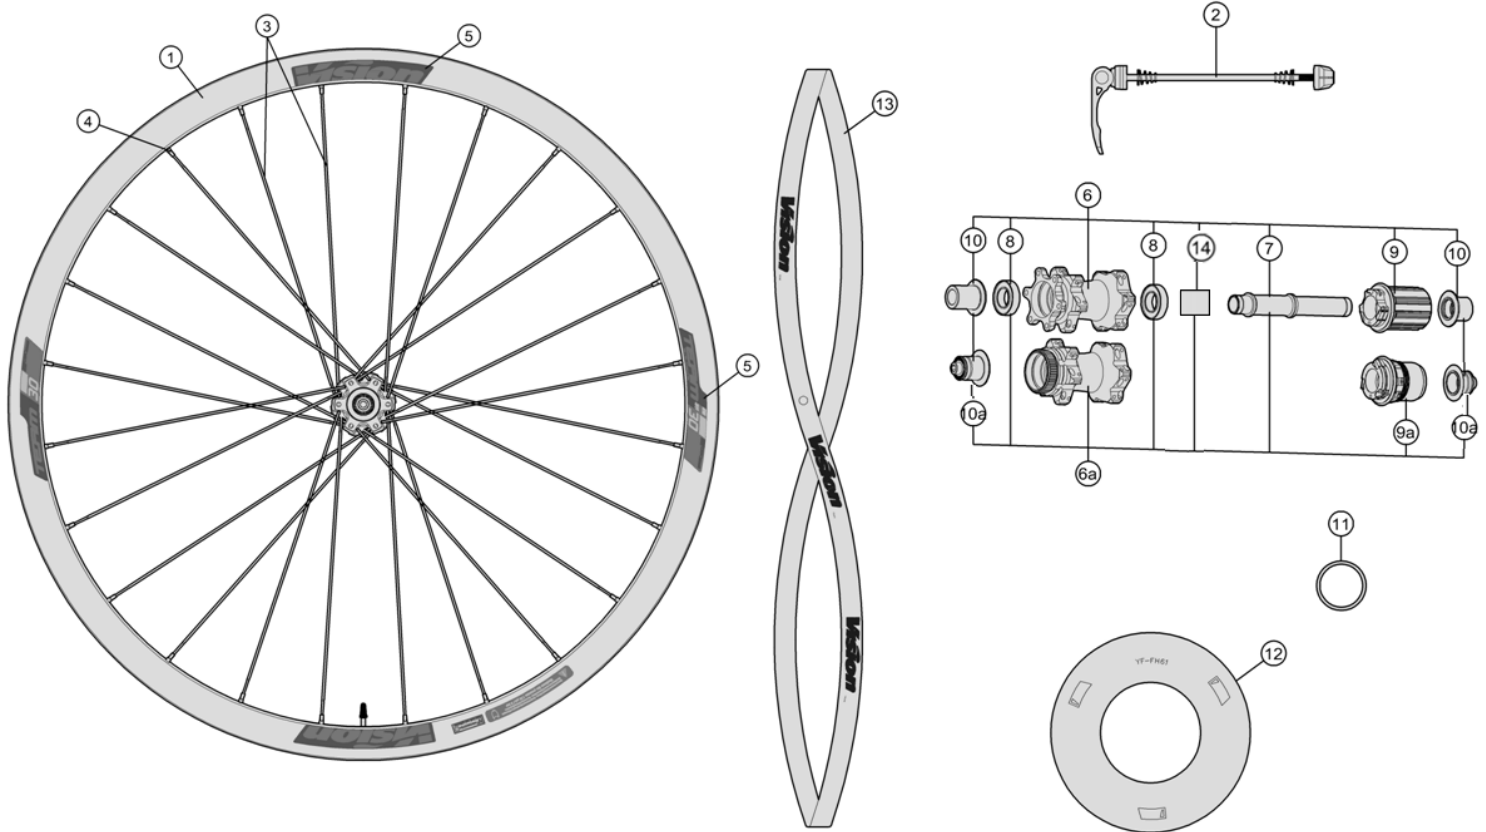

710-0051054050 WH201{WH-VT-303CHTL/DB/S}Rear Wheel, ISO 6-bolt Rotor Mount w/ TA End Caps

710-0052054050 WH207{WH-VT-303CHTL/DB-CL/S}Rear Wheel, Centerlock Rotor Mount w/ TA End Caps

Item No.	FSA Code No.	Description	Notes
1	725-0074002051	RM133B Rear Rim Tubeless Clincher - 24H	Rim Sticker Kit not included
2	752-0010206011	QR-25 Quick Release -151mm	For QR configuration 135/142mm OLD
3	748-0026011110	SK055F Spokes Kit 283mm x5 pcs	Direct Pull, Drive side
	748-0026013110	SK055G Spokes Kit 285mm x5 pcs	Direct Pull, Non-drive side
4	752-0178000020	ML519 14mm Brass Silver Nipple Kit x5 pcs	
5	752-0568000000	ZJWH0552 Rim Sticker Kit Team 30 Disc Black	
6	752-0352002012	U2096 Rear Hub Assembly - Shimano compatible	★6-bolt rotor mount, X12 configuration
7	752-0558000010	ME303 Rear Hub Axle	
8	752-0495000002	MR017 Steel Bearings	For Non-drive side
	752-0077000001	MR028 Steel Bearings	For Drive side
9	752-0559000000	EL323 Freehub Assembly - includes bearing	★Shimano Compatible
10	752-0524000010	MW636 Rear Hub End Caps	★For QR Configuration
11	752-0072000010	MW322 10 Speed Cassette Spacer	Shimano N10/11
12	752-0130000000	W1020 Vision Wheelset Spoke Protector	
13	752-0188000470	MS328 Vision Rim Tape for Clincher Rim- Red	Vision logo 700C W22 xT0.5mm
14	752-0806000790	MW199 Rear Hub Spacer	

★Optional Parts

Item No.	FSA Code No.	Description	Notes
6	752-0352002011	U2096 Rear Hub Assembly - Shimano Compatible	6-bolt rotor mount, QR Configuration
	752-0352002012	U2096 Rear Hub Assembly - Shimano Compatible	6-bolt rotor mount, X12 configuration
	752-0810002010	U5096 Rear Hub Assembly - SRAM XDR 12S Compatible	6-bolt rotor mount, QR Configuration
	752-0810002011	U5096 Rear Hub Assembly - SRAM XDR 12S Compatible	6-bolt rotor mount, X12 configuration
6a	752-0454002010	U2111 Rear Hub Assembly - Shimano compatible	Centerlock rotor mount, QR configuration
	752-0454002011	U2111 Rear Hub Assembly - Shimano compatible	Centerlock rotor mount, X12 configuration
	752-0811002010	U5111 Rear Hub Assembly - SRAM XDR 12S Compatible	Centerlock rotor mount, QR Configuration
	752-0811002011	U5111 Rear Hub Assembly - SRAM XDR 12S Compatible	Centerlock rotor mount, X12 Configuration
9a	752-0732000790	EL352 Freehub Assembly - SRAM XDR 12S Compatible	QR configuration
	752-0721000790	EL348 Freehub Assembly - SRAM XDR 12S Compatible	X12 configuration
10a	752-0525000010	MW637 Rear Hub End Caps	For X12 Configuration