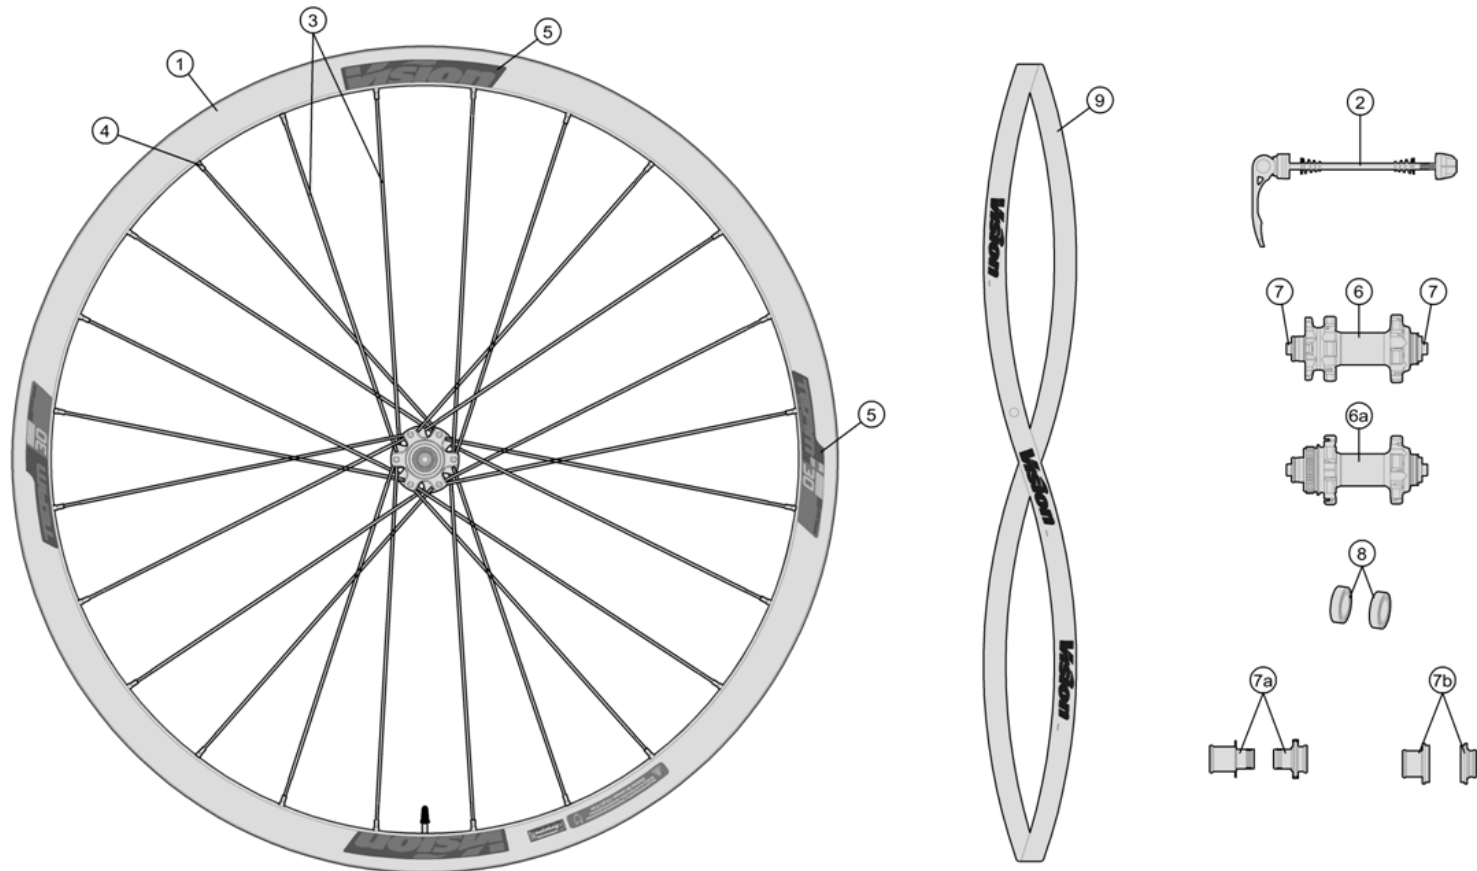

Alloy 30mm Section Tubeless clincher Rim ; Aero Bladed direct pull Spokes

710-0051053051 WH101{WH-VT-303CHTL/DB}Front Wheel, ISO 6-Bolt Rotor Mount w/ TA End Caps

710-0052053050 WH107{WH-VT-303CHTL/DB-CL}Front Wheel, Centerlock Rotor Mount w/ TA End Caps

Item No.	FSA Code No.	Description	Notes
1	725-0074002050	RM133A Front Rim Tubeless Clincher - 24H	Rim Sticker Kit not included
2	750-0010101010	QR-25 Quick Release -114mm	For QR Configuration
3	748-0026011110	SK055F Spokes Kit 283mm x5 pcs	Direct Pull, ISO 6-bolt & Centerlock (Non-drive side)
	748-0026013110	SK055G Spokes Kit 285mm x5 pcs	Direct Pull, ISO 6-bolt & Centerlock (Drive side)
4	752-0178000020	ML519 14mm Brass Silver Nipple Kit x5 pcs	
5	752-0568000000	ZJWH052 Rim Sticker Kit Team 30 Disc Black	
6	752-0351002010	U1096 Front Hub Assembly	ISO 6-bolt rotor Mount & QR Configuration ★
7	752-0521000010	MW630 Front Hub End Caps	ISO 6-bolt & Centerlock, QR Configuration ★
8	752-0323000001	MR018 Steel Bearings x2pcs	
9	752-0188000470	MS328 Vision Rim Tape for Clincher Rim- Red	Vision logo 700C W22 xT0.5mm