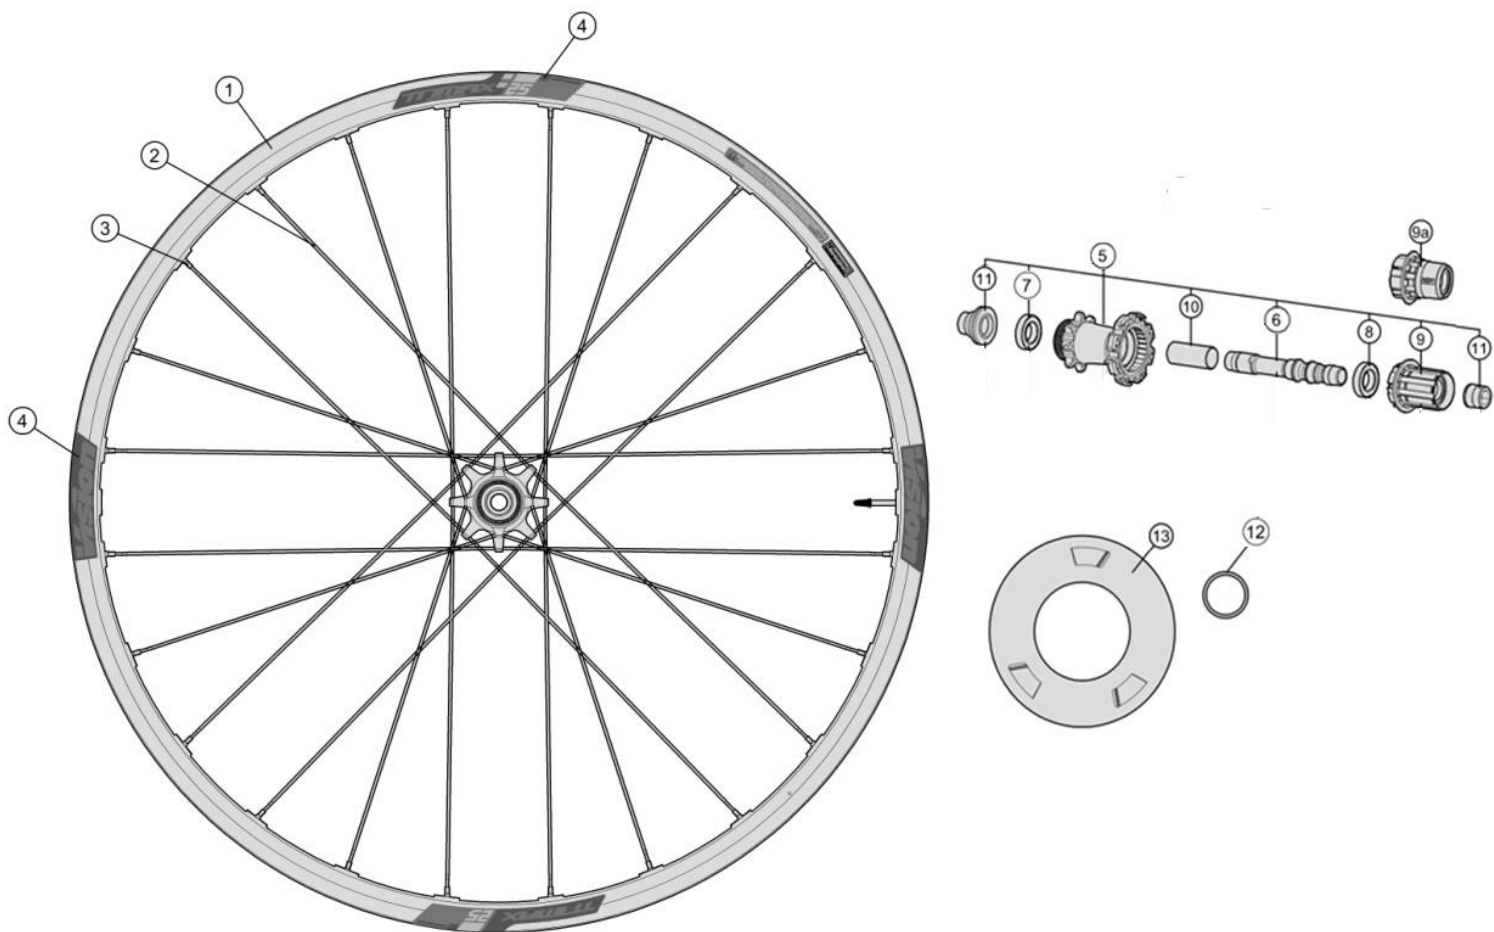

Item No.	FSA Code No.	Description	Notes
1	725-0167002051	RM203B Rear Rim Tubeless - 24Hx24mm depth	Rim Sticker Kit not included
2	748-0027053520	SK0568 Spokes Kit 292mm x5 pcs	Direct pull for TriMax 25 Non-drive side
	748-0027054520	SK0569 Spokes Kit 296mm x5 pcs	Direct pull for TriMax 25 Drive side
3	752-A6052	ML240 14mm Brass Black Nipple Kit x5 pcs	
4	752-0968000000	ZJWH0696 Rim Sticker Kit - VisionTriMax 25 TLR DB	
5	752-0866002010	U2160 Rear Hub Assembly –Shimano compatible	X12 Configuration ★
6	752-0964000010	ME384 Axle for Rear Hub Assembly - Centerlock rotor mount	X12 Configuration
7	752-0495000002	MR017 Steel Bearings	For Non-drive side
8	752-0077000001	MR028 Steel Bearings	For Drive side
9	752-0965000060	EL413 Freehub Assembly - Shimano compatible	Include Chromoly Steel Bearings ★
10	752-0967000000	MW320 Rear Hub Spacer	
11	752-0850000010	EL393 Rear Hub End Caps - X12 configuration	Shimano ★
12	752-0072000010	MW322 10 Speed Cassette Spacer	Shimano N10
13	752-0901000000	W1168 Vision Wheelset Spoke Protector	
14	752-1006	MS289 Vision Rim Tape for Clincher Rim	Vision Logo 700C W21 xT0.5mm

★ Optional Parts

Item No.	FSA Code No.	Description	Notes
5a	752-0900002010	U5160 Rear Hub Assembly –SRAM XDR 12S Compatible	X12 configuration
9a	752-0966000020	EL414 Freehub Assembly - SRAM XDR 12S compatible	Include Bearings, DS end cap