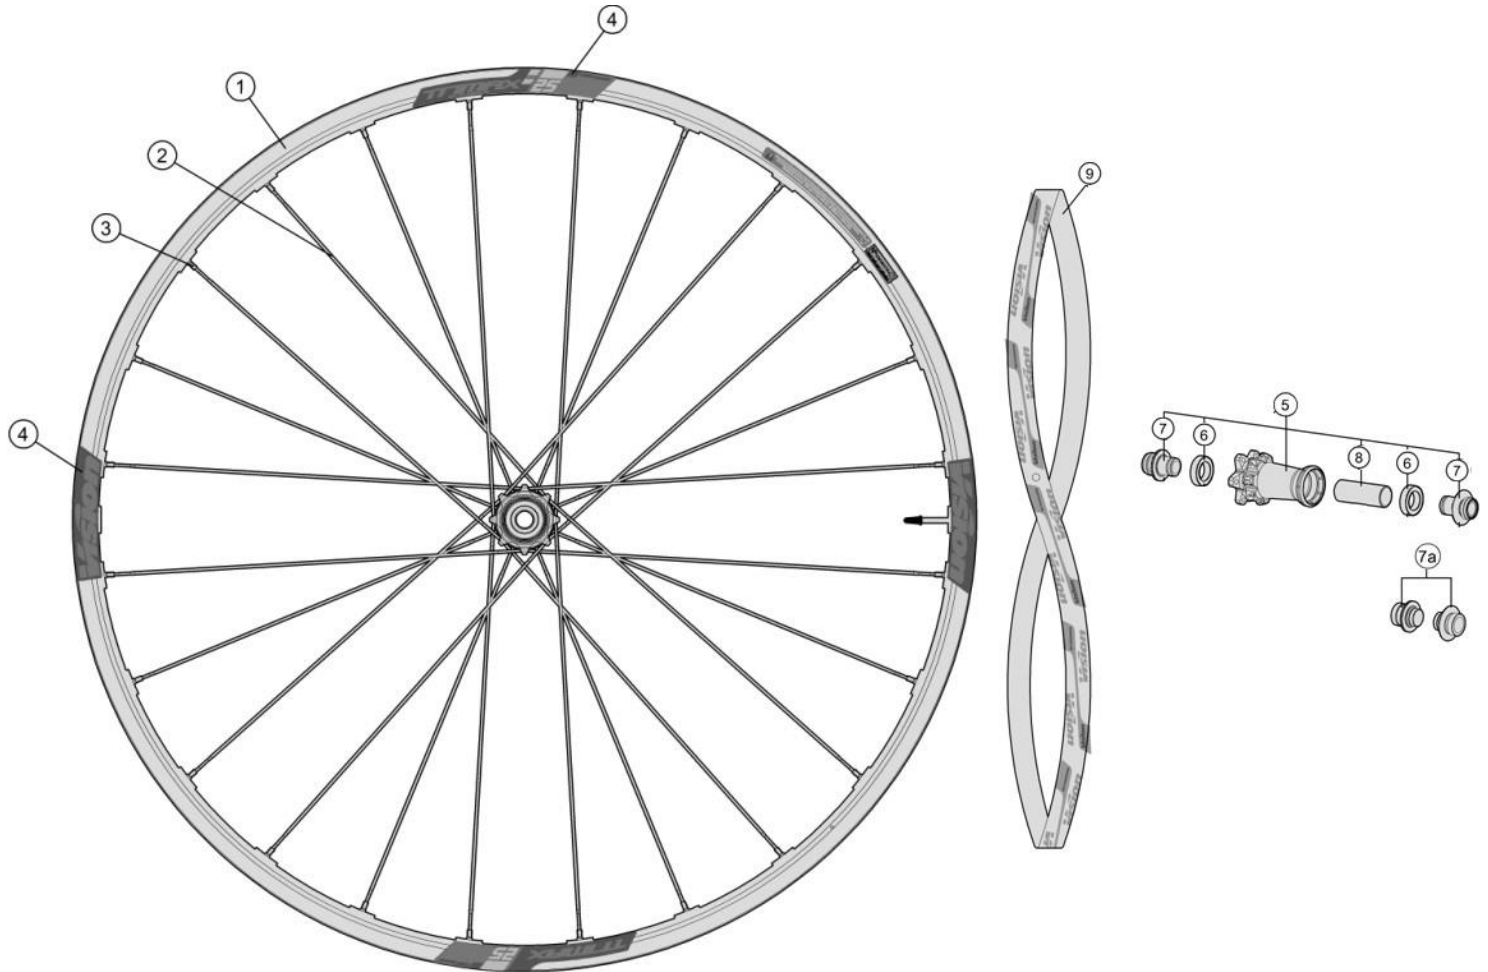

Alloy clincher rim, Interspoke milling R06 system

**710-0139231050** TRIMAX25 DB-CL CH-TL SMN

**710-0139236050** TRIMAX25 DB-CL CH-TL XDR

Item No.	FSA Code No.	Description	Notes
1	725-0167002050	RM203A Front Rim Tubeless - 24Hx20mm depth	Rim Sticker Kit not included
2	748-0027054520	SK05691 Spokes Kit 301mm x5 pcs	Direct pull for TriMax 25 Non-drive side
2	748-0027039520	SK056X Spokes Kit 287mm x5 pcs	Direct pull for TriMax 25 Drive side
3	752-A6052	ML240 14mm Brass Black Nipple Kit x5 pcs	
4	752-0968000000	ZJWH0696 Rim Sticker Kit - VisionTriMax 25 TLR DB	
5	752-0865002010	U1160 Front Hub Assembly - TA12 Configuration	Centerlock rotor mount
6	752-0633000000	MR039 Steel Bearings x2pcs	
7	752-0847000010	EL390 Front Hub End Caps - TA12 Configuration	Centerlock rotor mount
8	752-0963000000	MW096 Hub spacer	
9	752-1006	MS289 Vision Rim Tape for Clincher Rim	Vision Logo 700C W21 xT0.5mm