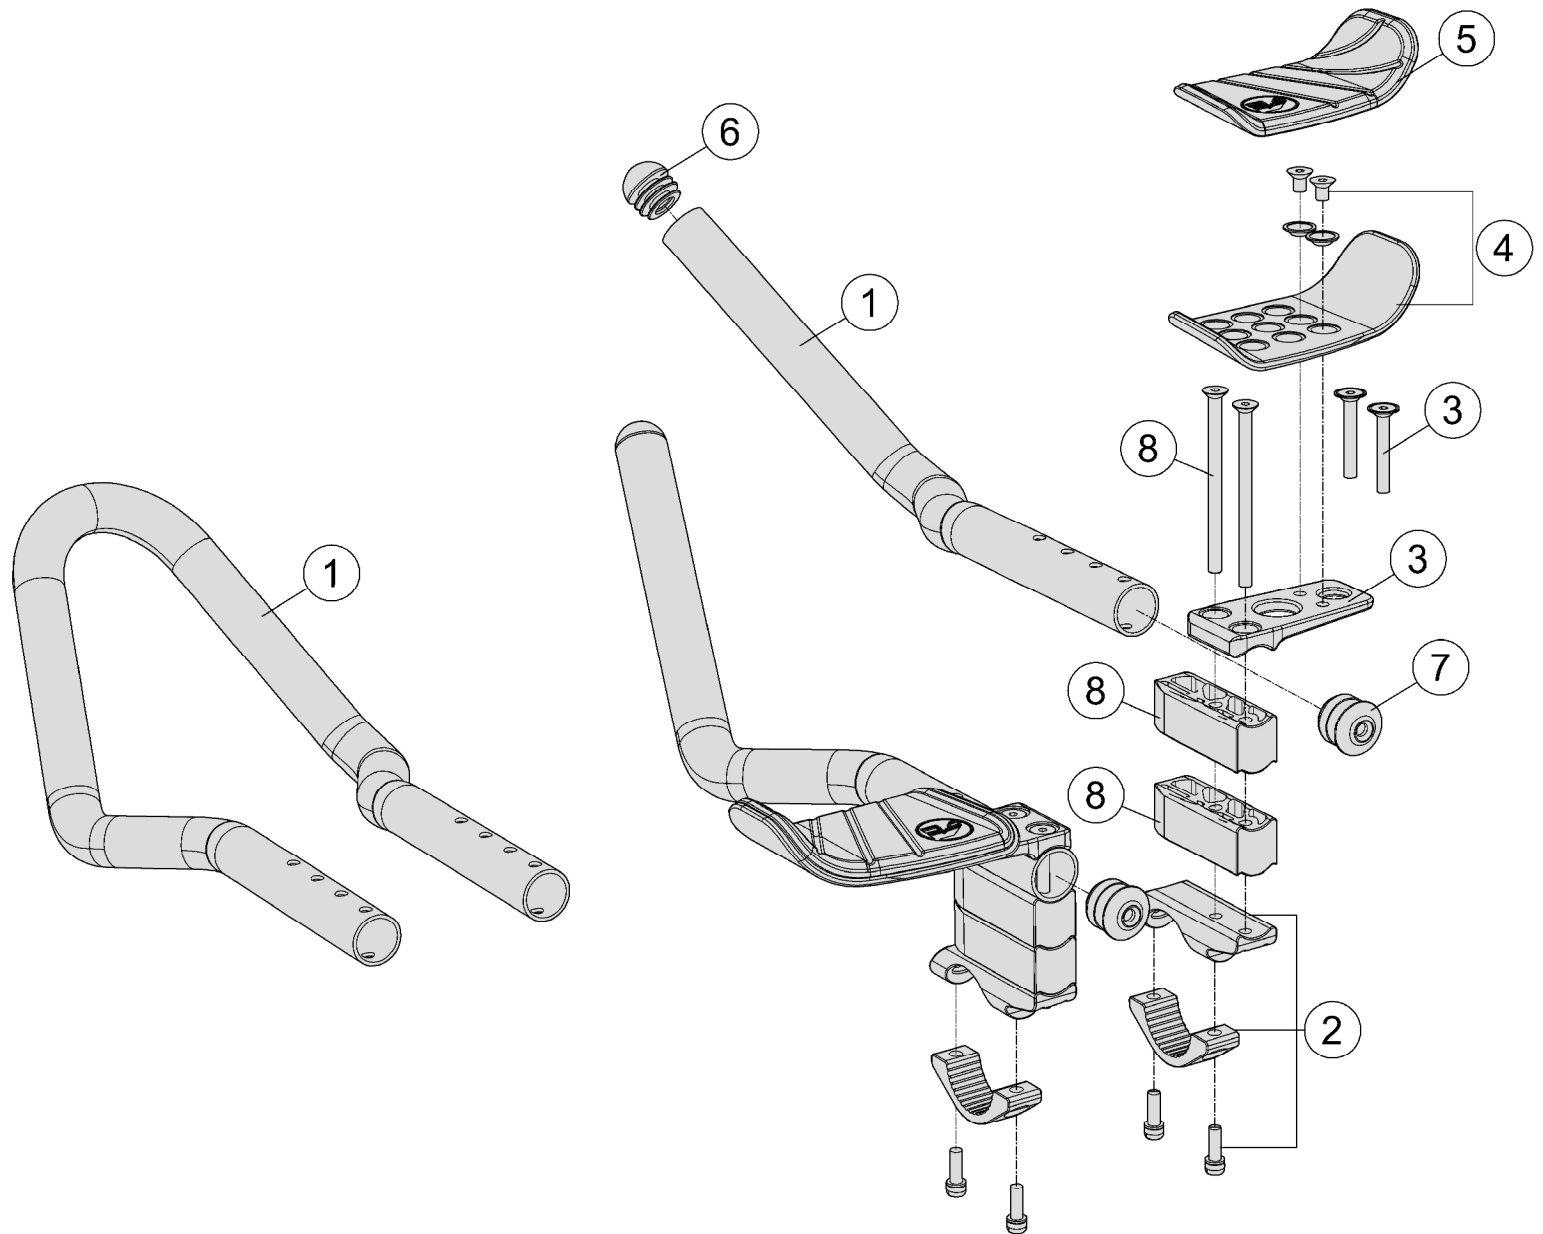

Aero clip-on bar, available in 2 styles-close one-piece and open two-piece; 3 extension length

670-0132000260 V0153 Team Clip-On Bar One-Piece J-Bend Extension HB-RO-a410/JB
 670-0131000260 V0152 Team Clip-On Bar Two-Piece J-Bend Extension HB-RO-a420/JB

Item No.	FSA Code No.	Description	Notes
1	670-0209030050	V3102 & V3103 Team Aero Extension J-bend L & R –Adjustable from 230-270mm	Open style ★
2	670-0210000050	V3082 + V3089 Extension Clamp Kits (include Lower & Upper Clamps & bolts 16 mm)	
3	670-0211000050	V4043 Armrest Mount & Bolts (35 mm)	
4	670-0212000110	V4026+V4027 Armrest Plates L & R (include Washer & Fixing Bolts (10mm)	
5	670-0047000110	MS312x2 Armrest Pad L & R	
6	670-0187000110	MS133x2 Aero Extension Front Plug x2pcs	
7	67000062000110	MS294x2 Aero Extension Rear Plug x2pcs	

★Optional Parts

Item No.	FSA Code No.	Description	Notes
1	670-0213000050	V3081 Team Aero Extension J-bend –Adjustable from 230-270mm	One-Piece
8	670-0231000000	V0178 Stack Spacer Kit for Team Clip-On	