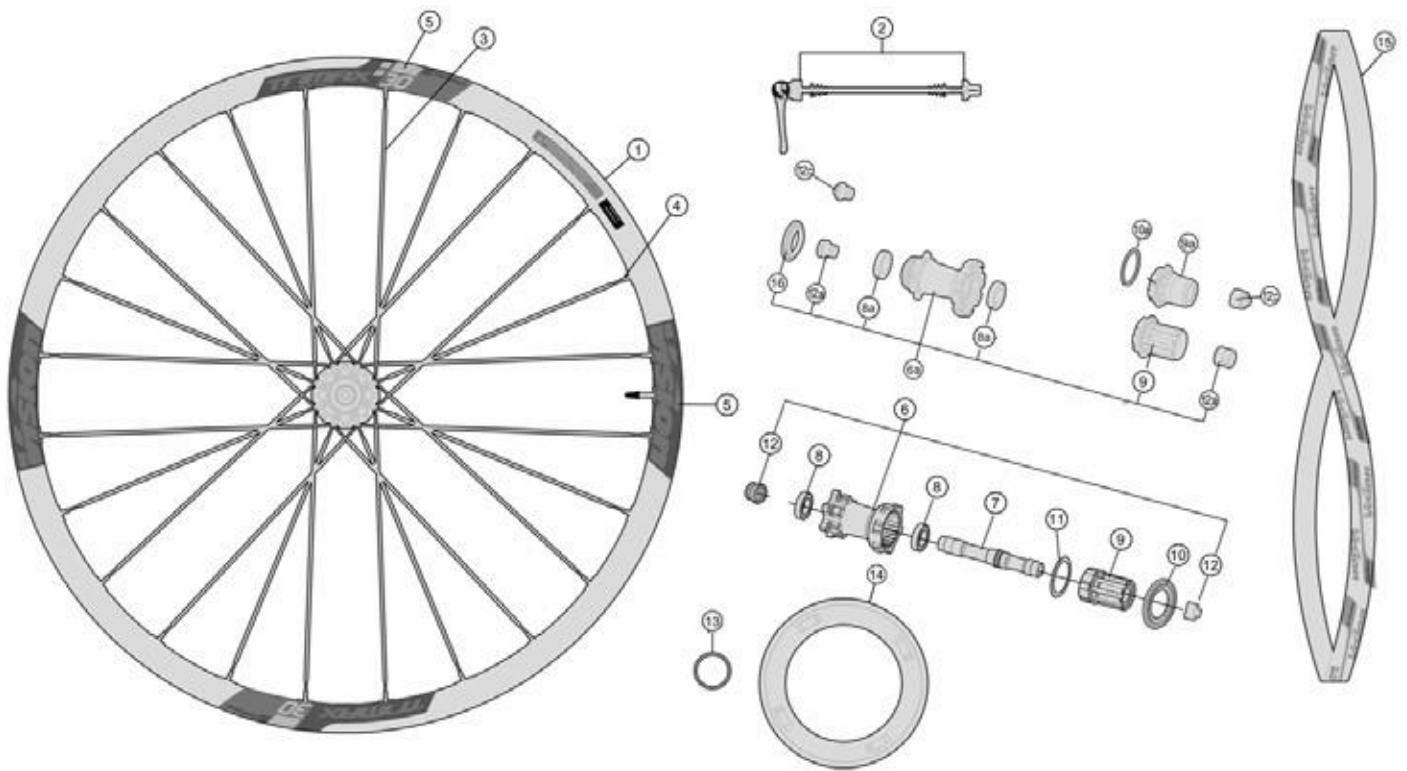

Alloy 30mm section clincher rim, Interspoke milling R06 system;

710-0056231050 TRIMAX30 SC DB-CL CH-TL SH11

710-0056116051 TRIMAX30 SC DB-CL CH-TL XDR

Item No.	FSA Code No.	Description	Notes
1	72500091006050	RM156A Front Rim Clincher (Tubeless)	Rim Sticker Kit not included
3	SPK-TRI30DBB1	SPOKES KIT TRIMAX30 w/NIPPLES	
4			
5	75200685000000	Stickers Rim TRIMAX 30 DB CH-TL (1bk) A0	
6	75200841006010	Front Hub DB-CL TA12 SH11 2:1 21H U1161	Centerlock
7	752-0323000001	Bearing Front Hub (18x28x7) MR018/MR243	★Centerlock rotor mount
8	752-0522000011	Front Hub End Cap TA12 U1111-U1140/61/52/72	Centerlock rotor mount
9	75200188000470	MS328 Rim Tape Red V18 22mm	Vision Logo 700C W22 xT0.5mm
10	752-0902000010	Inner Lock-ring ML678 5mm SMN PNT	1pcs

★Optional Parts

Item No.	FSA Code No.	Description	Notes
2	75000000000000	QR-65 Alloy Black 112+143 mm	
7b	752-0523000010	Front Hub End Cap DB TA15 U1111/U40/61/ U1152/72	Centerlock rotor mount
7c	752-0521000010	Front Hub End Cap DB QR U1111/40/52/72/75/61	Centerlock rotor mount

★Optional Parts

Item No.	FSA Code No.	Description	Notes
2	75000004304010	QR-65 Alloy Black 112+143 mm	
9a	752-0833000060	Freehub Alloy XDR U5152/U2172/U2144/U2161 w/ DS	
12a	752-0998000010	DS END CAP X12 XDR U5161 MW774	NDS cap = NDS cap SMN
12c	752-0790000010	Rear Hub End Cap DB QR SH U2140/52/72/56/61	Centerlock rotor mount, only