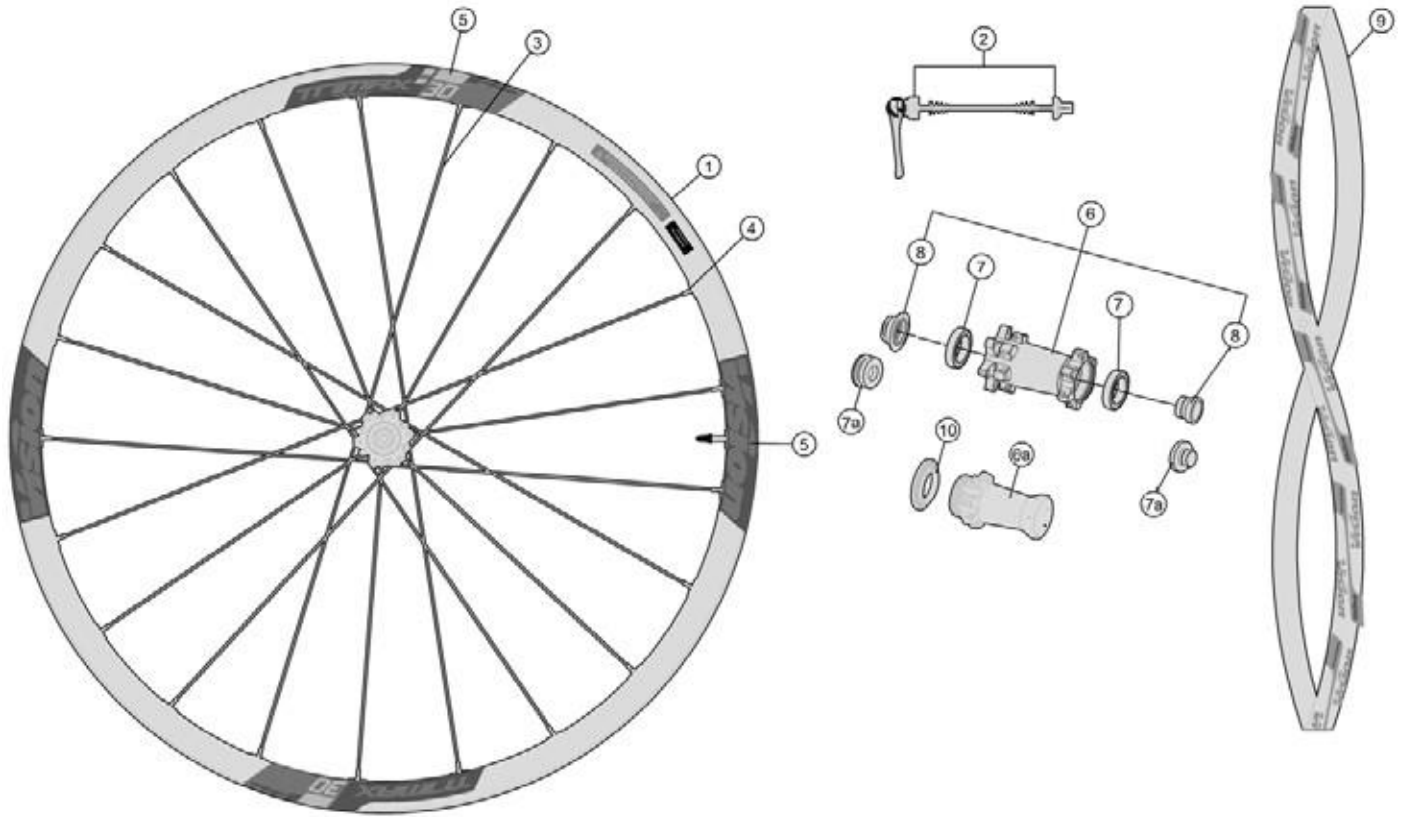

Alloy 30mm section clincher rim, Interspoke milling R06 system;

710-0056231050 TRIMAX30 SC DB-CL CH-TL SH11

710-0056116051 TRIMAX30 SC DB-CL CH-TL XDR

Item No.	FSA Code No.	Description	Notes
1	72500091006050	RM156A Front Rim Clincher (Tubeless)	Rim Sticker Kit not included
3	SPK-TRI30DBB1	SPOKES KIT TRIMAX30 w/NIPPLES	
4			
5	75200685000000	Stickers Rim TRIMAX 30 DB CH-TL (1bk) A0	
6	75200841006010	Front Hub DB-CL TA12 SH11 2:1 21H U1161	Centerlock
7	752-0323000001	Bearing Front Hub (18x28x7) MR018/MR243	★Centerlock rotor mount
8	752-0522000011	Front Hub End Cap TA12 U1111-U1140/61/52/72	Centerlock rotor mount
9	75200188000470	MS328 Rim Tape Red V18 22mm	Vision Logo 700C W22 xT0.5mm
10	752-0902000010	Inner Lock-ring ML678 5mm SMN PNT	1pcs

★Optional Parts

Item No.	FSA Code No.	Description	Notes
2	75000000000000	QR-65 Alloy Black 112+143 mm	
7b	752-0523000010	Front Hub End Cap DB TA15 U1111/U40/61/ U1152/72	Centerlock rotor mount
7c	752-0521000010	Front Hub End Cap DB QR U1111/40/52/72/75/61	Centerlock rotor mount

★Optional Parts

Item No.	FSA Code No.	Description	Notes
2	75000004304010	QR-65 Alloy Black 112+143 mm	
9a	752-0833000060	Freehub Alloy XDR U5152/U2172/U2144/U2161 w/ DS	
12a	752-0998000010	DS END CAP X12 XDR U5161 MW774	NDS cap = NDS cap SMN
12c	752-0790000010	Rear Hub End Cap DB QR SH U2140/52/72/56/61	Centerlock rotor mount, only