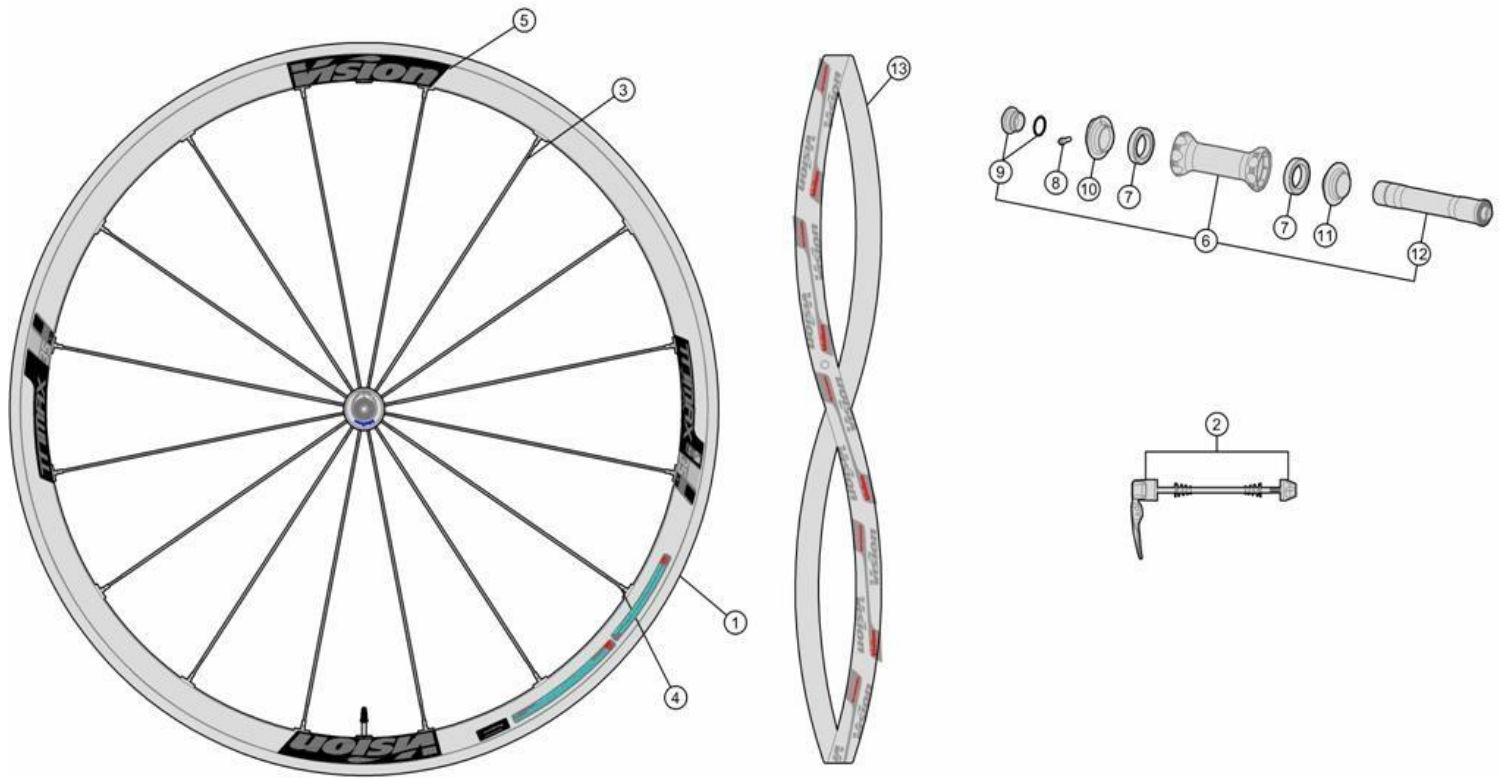

Alloy 35mm section rim; New extra light P.R.A. hub for DP spokes; Interspoke milling R06 system; Ceramic Black brake surface

710-0034191113 TRIMAX35 KB RB CH-TL SMN

710-0110196820 TRIMAX35 KB RB CH-TL XDR

Item No.	FSA Code No.	Description	Notes
1	725-0139007821	RM193A Front Rim Clincher - 16H	Rim Sticker Kit not included
2	750-0012101010	QR-93 Vision Quick Release -114mm	
3	748-0008008010	SK032B Spoke Kit 275mm x5 pcs	Stainless Direct Pull
4	752-6071	ML354 15mm Hexa Brass Black Nipple Kit x5 pcs	
5	752-0782000000	ZJWH0623 Rim Sticker Kit Vision+TriMax 35 KB	
6	752-0615007013	U1122 Front Hub Assembly	
7	752-0631000000	MR216 Steel Bearings	
8	752-0311000001	ML347A Adjustment Collar Bolt	
9	752-0153000010	MW278 Front Hub End Cap + MS251 O-ring	
10	752-0314000010	MW279 Preload Adjustment Collar	Black with vision logo
11	752-0461000970	MW062 Unthreaded Adjustment Collar	Black with vision logo
12	752-0310000010	ME175 Front Hub Axle	
13	752-1006	MS289 Vision Rim Tape for Clincher Rim - Red	Vision Logo 700C W21 xT0.5mm