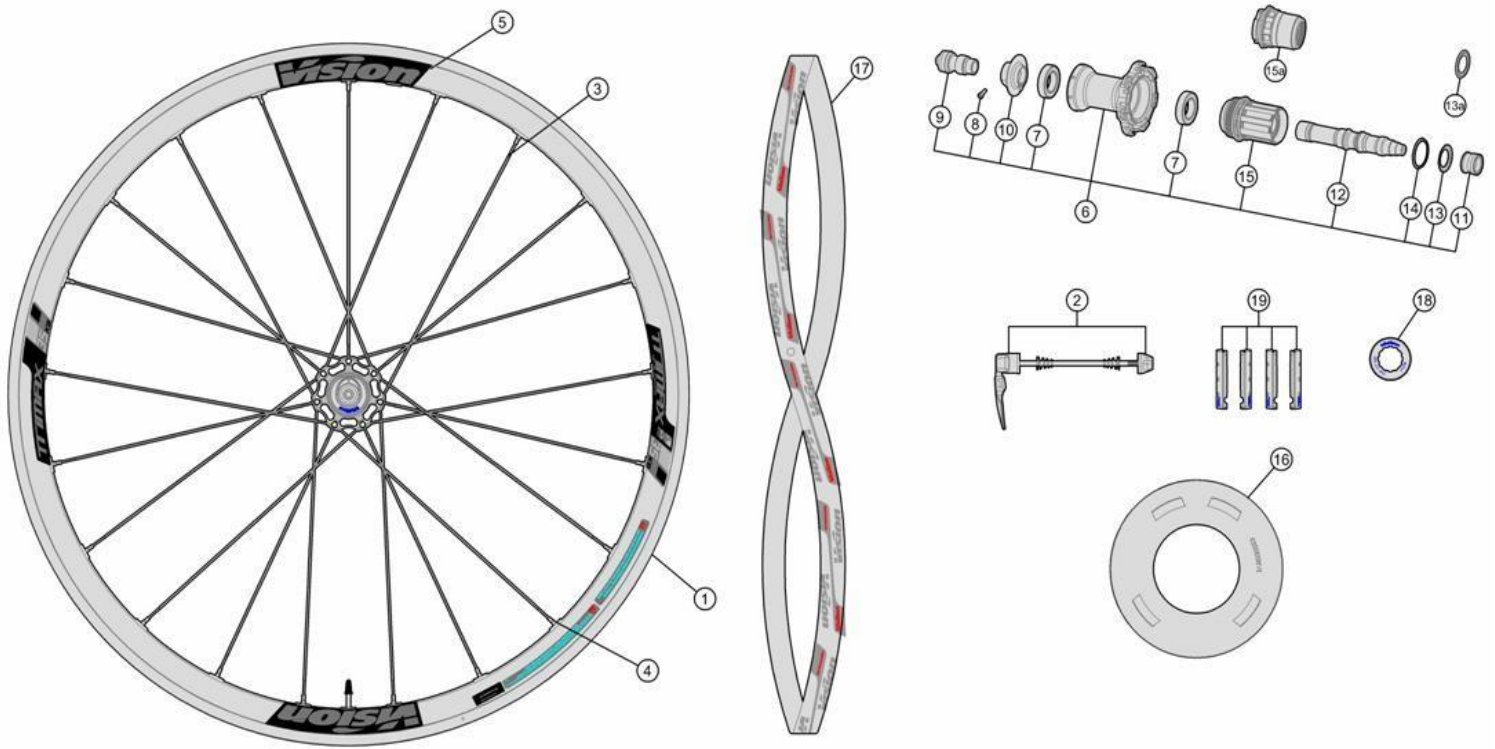

Alloy 35mm section rim; New extra light P.R.A. hub for DP spokes; Interspoke milling R06 system; Ceramic Black brake surface

710-0034191113 TRIMAX35 KB RB CH-TL SMN

710-0110196820 TRIMAX35 KB RB CH-TL XDR

Item No.	FSA Code No.	Description	Notes
1	725-0139007821	RM193A Front Rim Clincher - 16H	Rim Sticker Kit not included
2	750-0012101010	QR-93 Vision Quick Release -114mm	
3	748-0008008010	SK032B Spoke Kit 275mm x5 pcs	Stainless Direct Pull
4	752-6071	ML354 15mm Hexa Brass Black Nipple Kit x5 pcs	
5	752-0782000000	ZJWH0623 Rim Sticker Kit Vision+TriMax 35 KB	
6	752-0615007013	U1122 Front Hub Assembly	
7	752-0631000000	MR216 Steel Bearings	
8	752-0311000001	ML347A Adjustment Collar Bolt	
9	752-0153000010	MW278 Front Hub End Cap + MS251 O-ring	
10	752-0314000010	MW279 Preload Adjustment Collar	Black with vision logo
11	752-0461000970	MW062 Unthreaded Adjustment Collar	Black with vision logo
12	752-0310000010	ME175 Front Hub Axle	
13	752-1006	MS289 Vision Rim Tape for Clincher Rim - Red	Vision Logo 700C W21 xT0.5mm