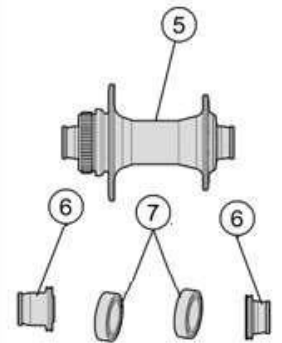

Alloy 30mm Section Tubeless clincher Rim ; J-bend Spokes 24F / 24R; 2:1 Spoke lacing

Item No.	FSA Code No.	Description	Notes
1	725-0173002010	RM253A/B Front/Rear Rim Tubeless Clincher	Rim Sticker Kit not included
2	748-0034036010	SK062A Spokes Kit 270mm x5 pcs	J-bend, Drive side
	748-0034009010	SK062B Spokes Kit 281mm x5 pcs	J-bend, Non-drive side
3	752-0178000020	ML519 Black r Brass Nipple Kit x5 pcs	
4	752-0904000000	ZJWH0678 Rim Sticker Kit - Vision TC30 Disc Brake	
5	752-0890002010	U1167 Front Hub Assembly	6-Bolts , TA12 Configuration ★
6	752-0522000011	MW632 Front Hub End Caps	TA12 Configuration ★
7	752-0323000001	MR018 Steel Bearings x2pcs	

★Optional Parts

Item No.	FSA Code No.	Description	Notes
5a	752-0878002010	U1172 Front Hub Assembly	Centerlock, TA12 Configuration
6a	752-0523000010	MW634 Front Hub End Caps	TA15 Configuration

Specification are subject to change without notice

Item No.	FSA Code No.	Description	Notes
1	725-0173002010	RM253A/B Front/Rear Rim Tubeless	Rim Sticker Kit not included
2	748-0034009010	SK062B Spokes Kit 281mm x5 pcs	J-bend Drive side
	748-0034049010	SK062C Spokes Kit 263mm x5 pcs	J-bend Non-drive side
3	752-0178000020	ML519 Black r Brass Nipple Kit x5 pcs	
4	752-0904000000	ZJWH0678 Rim Sticker Kit - Vision TC30 Disc Brake	
5	752-0891002010	U2174 Rear Hub Assembly - Shimano Compatible	6-Bolts, X12 Configuration
6	752-0719000010	ME357 Rear Hub Axle	Centerlock , X12 Configuration
7	752-0888000000	MR245 Steel Bearings	For Non-drive side
	752-0887000000	MR244 Steel Bearings	For Drive side
8	752-0844000AG0	EL387 Freehub Assembly - Shimano Compatible	Includes bearing
9	752-0791000010	MW133 Rear Hub End Caps - Shimano Compatible	X12 Configuration
10	752-0072000010	MW322 11 Speed Cassette Spacer	Shimano N10/11
11	752-0905000000	W1172 Vision Wheelset Spoke Protector	
12	752-0852000AG0	MW717 Rear Hub Spacer	