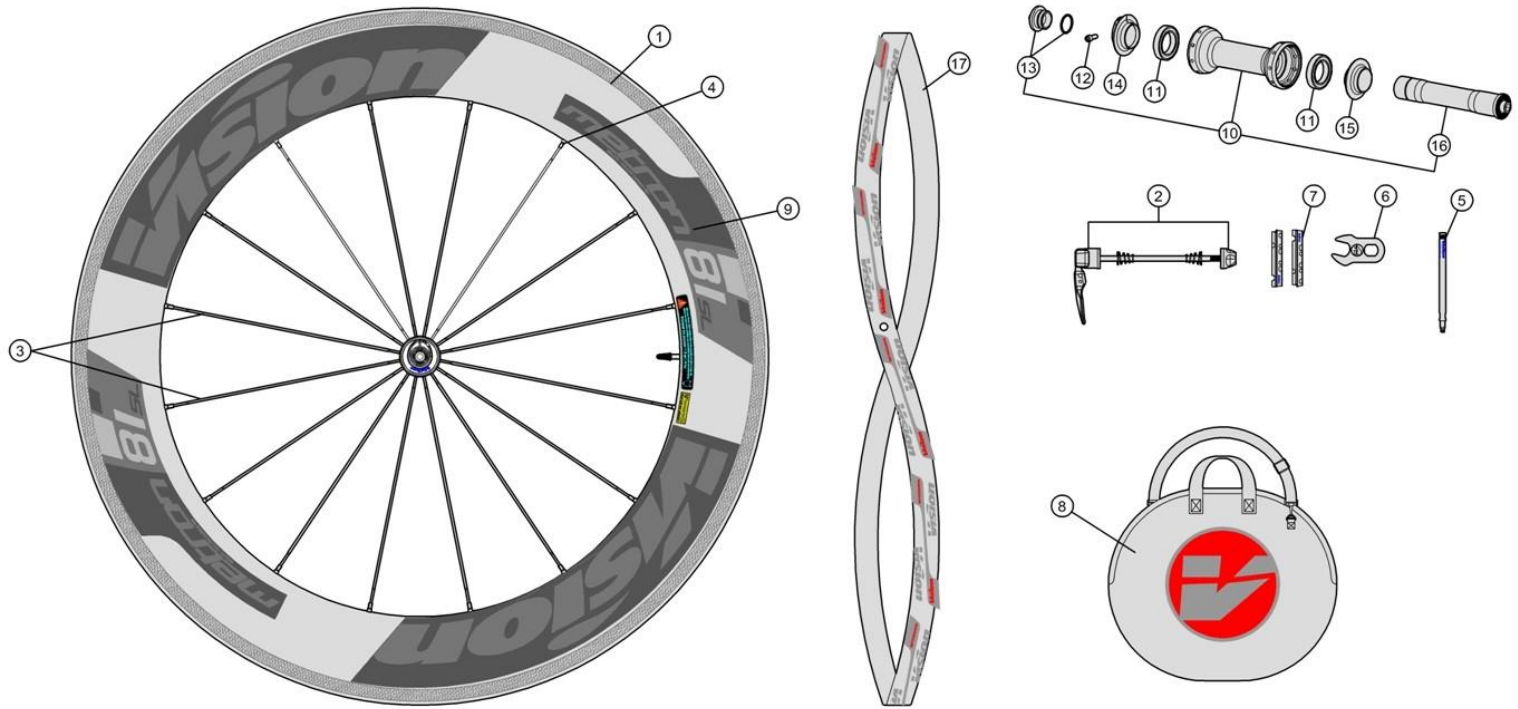

Full carbon 81mm section rim; New extra light P.R.A. hubs for Direct pull spokes

710-000919103D METRON81 RB CH-TL SMN

710-000919103D METRON81 RB CH-TL XDR

710-0008191038 METRON81 RB TUB SMN

710-0008191038 METRON81 RB TUB XDR

Item No.	FSA Code No.	Description	Notes
1	710-0026191030	RM147A Front Rim Tubular	★ Rim Sticker Kit not included
2	750-0012101010	QR-93 Vision Quick Release – 114mm	
3	SPK-MTR81SL-A9	SPOKES KIT METRON81RB 231mm w/NIPPLE	
4			
5	752-5122N	E0282B Aluminum Valve Extender – For 81mm section rim	80L
6	752-0065000110	E0310 Valve Extender Wrench	
7	405-0014000110	E0060 Brake Pad Kit – For Carbon Rims	★ Shimano brake block holders
8	752-9003	E0169 Vision Wheel Bag	
9	752-0342000000	ZJWH0387 Rim Sticker Kit – VISION+METRON 81	★
10	75200615007010	U1122 Front Hub Assembly	Include Chromoly Steel Bearing
11	752-0078000110	MR126 Chromoly Steel Bearings	★
12	752-6590	ML347 Adjustment Collar Bolt	
13	752-0153000010	MW278 Front Hub End Cap + MS251 O-ring	
14	752-0314000010	MW279 Front Preload Adjustment Collar	Black with vision logo
15	752-0461000010	MW062 Unthreaded Collar	Black with vision logo
16	752-0310000010	ME175 Front Hub Axle	

★ Optional Parts

Item No.	FSA Code No.	Description	Notes
1a	710-0020191032	RM160A Front Rim Clincher	Rim Sticker Kit not included
7a	405-0015000110	E0060 Brake Pad Kit for Carbon Rims	Campagnolo Brake block holders
9a	752-0343000000	ZJWH0388 Rim Sticker Kit - VISION+METRON 81	Clincher
11a	752-0068000000	MR124 Ceramic Bearings	
17a	752-0061000470	MS289 Vision Rim Tape for Clincher Rim	