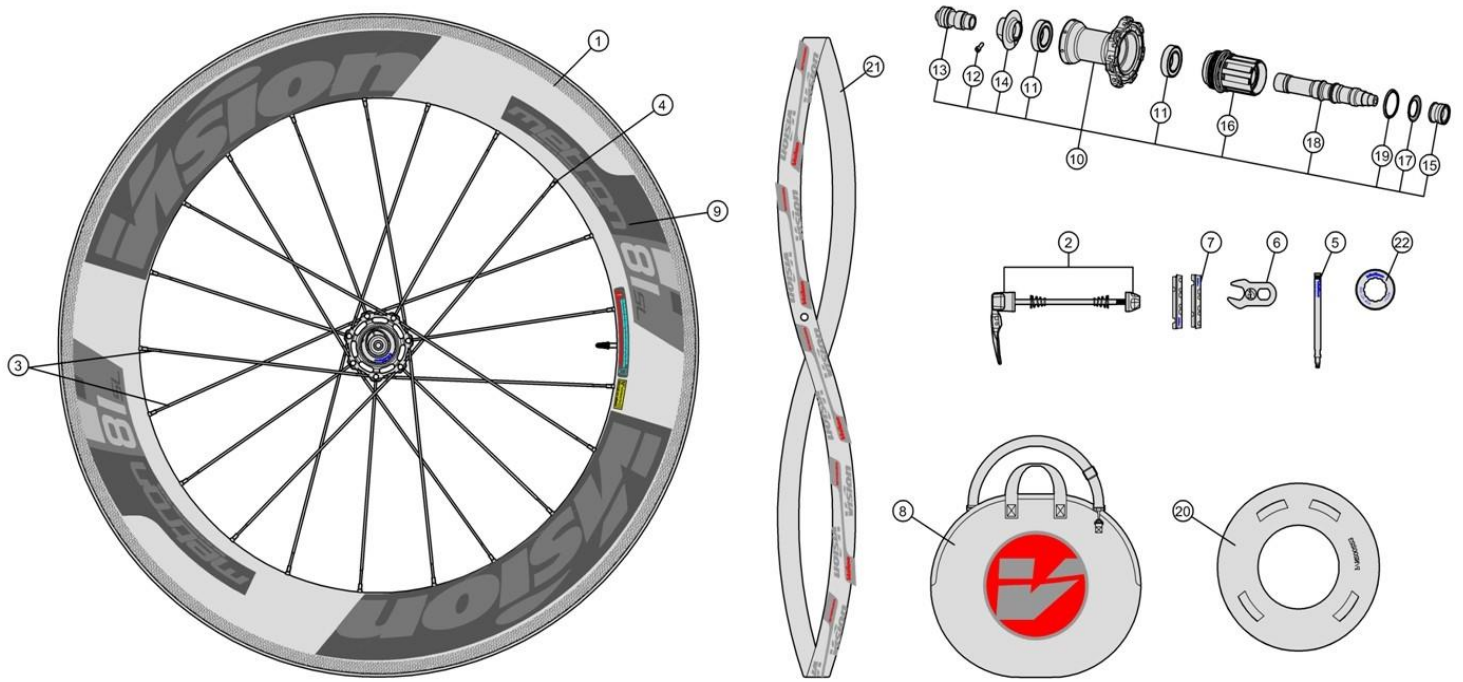

Full carbon 81mm section rim; New extra light P.R.A. hubs for Direct pull spokes

710-000919103D METRON81 RB CH-TL SMN

710-000919103D METRON81 RB CH-TL XDR

710-0008191038 METRON81 RB TUB SMN

710-0008191038 METRON81 RB TUB XDR

Item No.	FSA Code No.	Description	Notes
1	710-0026191030	RM147A Front Rim Tubular	★ Rim Sticker Kit not included
2	750-0012101010	QR-93 Vision Quick Release – 114mm	
3	SPK-MTR81SL-A9	SPOKES KIT METRON81RB 231mm w/NIPPLE	
4			
5	752-5122N	E0282B Aluminum Valve Extender – For 81mm section rim	80L
6	752-0065000110	E0310 Valve Extender Wrench	
7	405-0014000110	E0060 Brake Pad Kit – For Carbon Rims	★ Shimano brake block holders
8	752-9003	E0169 Vision Wheel Bag	
9	752-0342000000	ZJWH0387 Rim Sticker Kit – VISION+METRON 81	★
10	75200615007010	U1122 Front Hub Assembly	Include Chromoly Steel Bearing
11	752-0078000110	MR126 Chromoly Steel Bearings	★
12	752-6590	ML347 Adjustment Collar Bolt	
13	752-0153000010	MW278 Front Hub End Cap + MS251 O-ring	
14	752-0314000010	MW279 Front Preload Adjustment Collar	Black with vision logo
15	752-0461000010	MW062 Unthreaded Collar	Black with vision logo
16	752-0310000010	ME175 Front Hub Axle	

★ Optional Parts

Item No.	FSA Code No.	Description	Notes
1a	710-0020191032	RM160A Front Rim Clincher	Rim Sticker Kit not included
7a	405-0015000110	E0060 Brake Pad Kit for Carbon Rims	Campagnolo Brake block holders
9a	752-0343000000	ZJWH0388 Rim Sticker Kit - VISION+METRON 81	Clincher
11a	752-0068000000	MR124 Ceramic Bearings	
17a	752-0061000470	MS289 Vision Rim Tape for Clincher Rim	