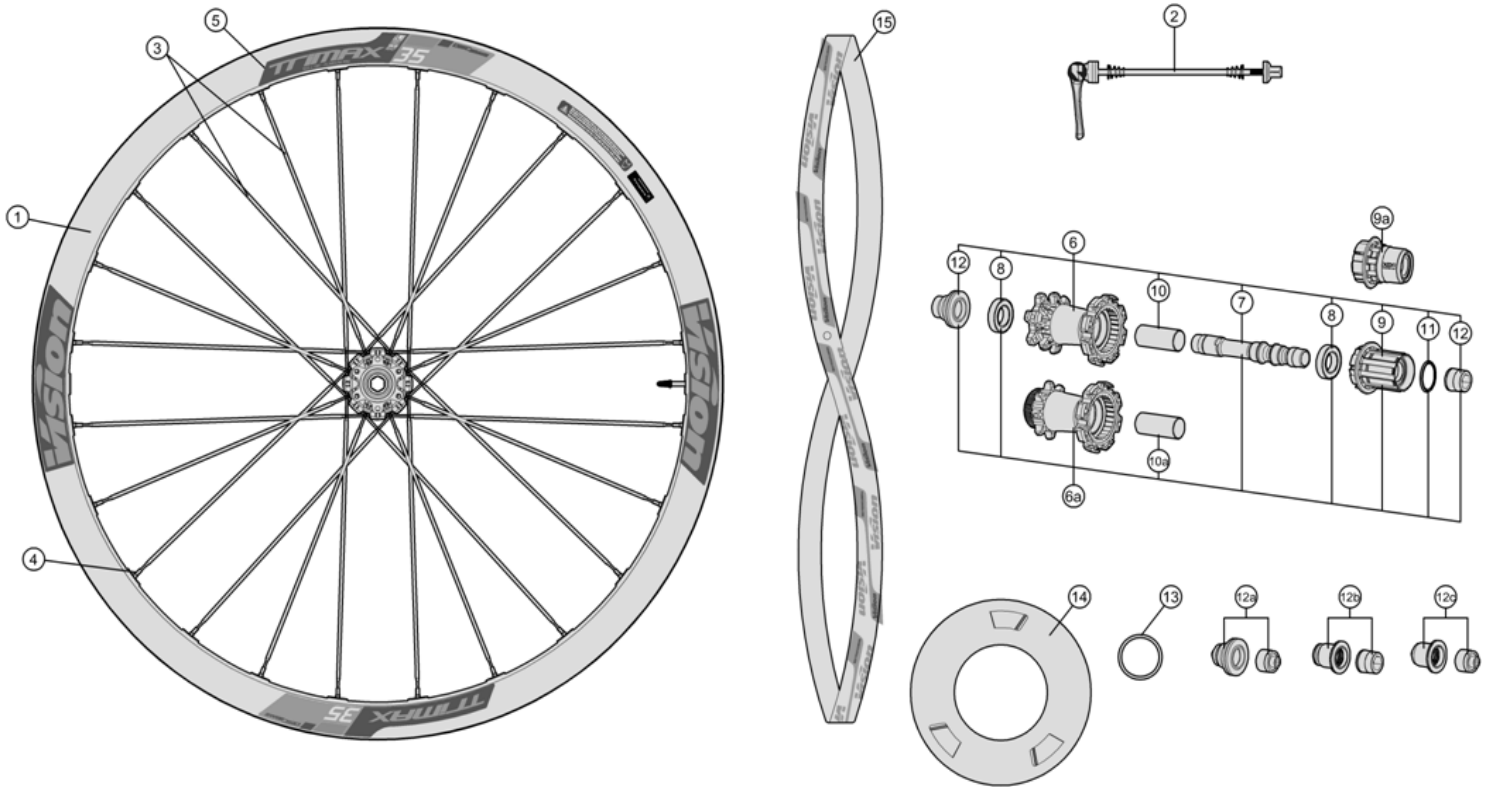

710-0112054050 WH794{WH-VT-638CHTL/DB/X12/S/R}TriMax 35 Clincher Disc Rear SMN 11S X12 configuration w/QR kit
710-0113054050 WH795{WH-VT-638CHTL/DB-CL/X12/S/R}TriMax 35 Clincher Disc-Centerlock Rear SMN 11S x12 configuration w/QR kit
710-0112058050 WH994{WH-VT-638CHTL/DB/XDR/X12/R}TriMax 35 Clincher Disc Rear SRAM XDR X12 configuration w/QR kit
710-0113058050 WH995{WH-VT-638CHTL/DB-CL/X12/XDR/R}TriMax 35 Clincher Disc Rear-Centerlock SRAM XDR X12 configuration w/QR kit

Item No.	FSA Code No.	Description	Notes
1	725-0133002050	RM166B Rear Rim Clincher - 24H	Rim Sticker Kit not included
3	748-0027035520	SK056H Spoke Kit 265 mm x5 pcs for NDS	Aero bladed for rear non-drive side
	748-0027009520	SK056S Spoke Kit 281 mm x5 pcs for DS	Aero bladed for rear drive side
4	752-A6052	ML240 15mm Hexa Brass Black Nipple Kit x5 pcs	
5	752-0762000000	ZJWH0624 Rim Sticker Kit - Vision+TriMax 35 DB	
6	752-0471002011	U2113 Rear Hub Assembly –Shimano compatible X12 Configuration	6-Bolt rotor mount, ★
7	752-0563000011	ME278 Rear Hub Axle	6-Bolt &Centerlock rotor mount
8	752-6514	MR028 Steel Bearings x2pcs	6-Bolt rotor mount
9	752-0501000000	EL307 Freehub Assembly - Shimano compatible (含 MS296)	6-Bolt &Centerlock ★
10	752-0802000010	MW618 Hub bushing	6-Bolt compatible ★
11	752-6563	MS268 Labyrinth Dust Spacer (Pink)	Shimano compatible
12	752-0512000010	EL312 Rear Hub End Caps - X12 configuration	6-Bolt rotor mount ★
13	752-0072000010	MW322 10 Speed Cassette Spacer	Shimano N10/11
14	752-0570000000	W1124 Vision Wheelset Spoke Protector	
15	752-1006	MS289 Vision Rim Tape for Clincher Rim	Vision Logo 700C W21 xT0.5mm

★Optional Parts

Item No.	FSA Code No.	Description	Notes
2	750-0004206011	QR-65 Vision Quick Release - 151mm	For QR configuration 135mm OLD
6	752-0536002010	U2112 Rear Hub Assembly –Shimano compatible QR Configuration	6-Bolt rotor mount,
	752-0753002010	U5112 Rear Hub Assembly SRAM XDR 12S Compatible QR Configuration	6-Bolt rotor mount,
	752-0730002010	U5113 Rear Hub Assembly SRAM XDR 12S Compatible X12 Configuration	6-Bolt rotor mount,
6a	752-0537002010	U2114 Rear Hub Assembly –Shimano compatible QR configuration	Centerlock rotor mount,
	752-0472002011	U2115 Rear Hub Assembly –Shimano compatible X12 configuration	Centerlock rotor mount,
	752-0754002010	U5114 Rear Hub Assembly SRAM XDR 12S Compatible QR configuration	Centerlock rotor mount,
	752-0731002010	U5115 Rear Hub Assembly SRAM XDR 12S Compatible X12 configuration	Centerlock rotor mount,
9	752-0712000010	EL346 Freehub Assembly – SRAM XDR compatible	6-Bolt &Centerlock
10	752-0803000020	MW617 Hub bushing	Centerlock compatible
12a	752-0511000010	EL311 Rear Hub End Caps - QR configuration	6-Bolt rotor mount
12b	752-0514000010	EL314 Rear Hub End Caps - X12 configuration	Centerlock rotor mount
12c	752-0513000010	EL313 Rear Hub End Caps - QR configuration	Centerlock rotor mount