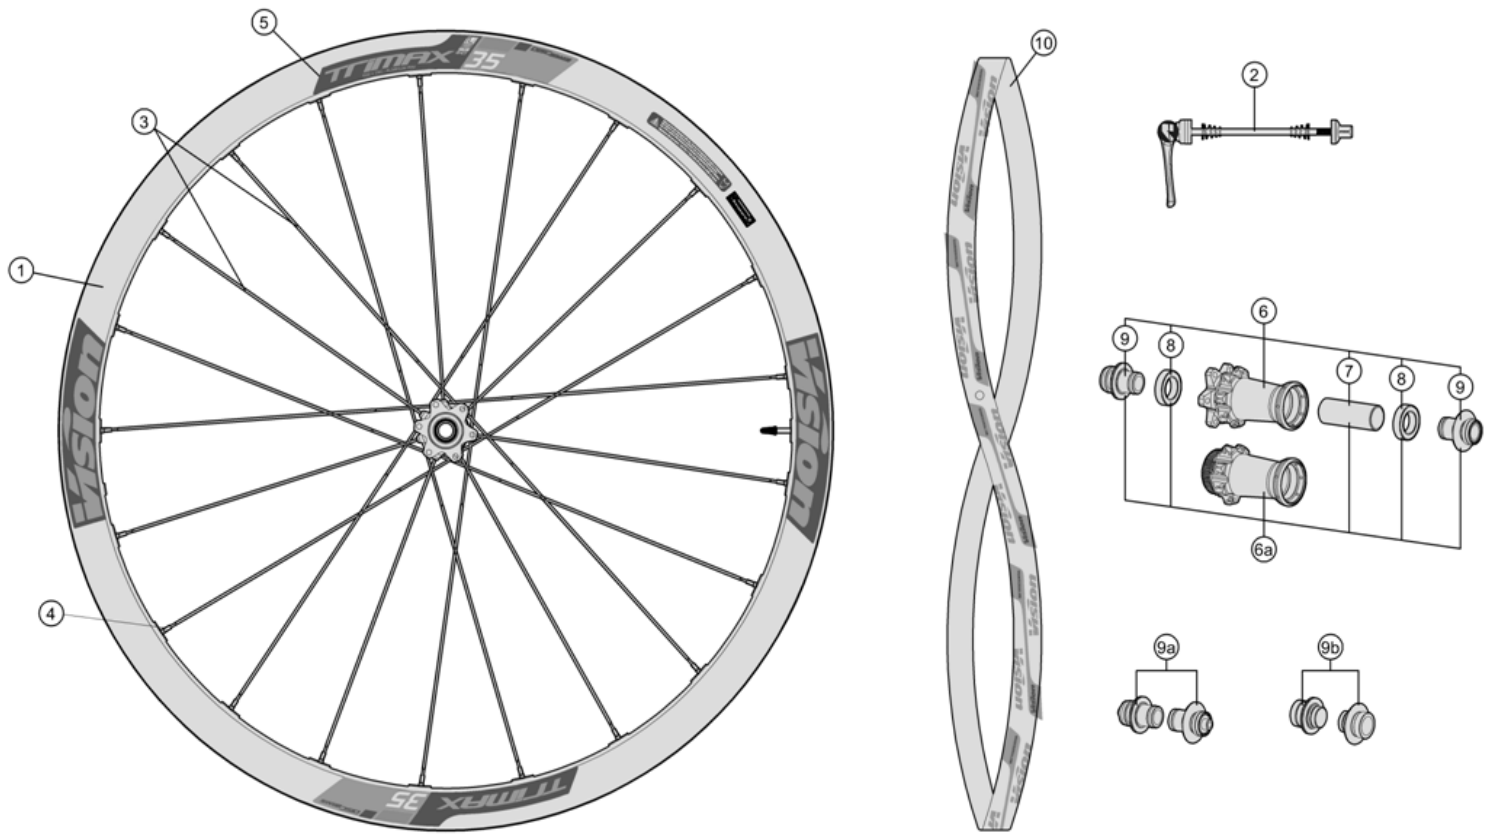

Alloy 35mm section clincher rim; Interspoke milling R06 system; New extra light Non-P.R.A. hub for DP spokes

710-0112163050 WH694{WH-VT-638CHTL/DB/TA12/F}TriMax 35 Clincher Disc Front SMN 11S TA12 configuration w/QR/TA15 kits

710-0113163050 WH695{WH-VT-638CHTL/DB-CL/TA12/F}TriMax 35 Clincher Disc Front SMN 11S TA12 configuration w/QR/TA15 kits

Item No.	FSA Code No.	Description	Notes
1	725-0133006050	RM166A Front Rim Clincher - 21H	Rim Sticker Kit not included
3	748-0027014520	SK0564 Spoke Kit 289 mm x5 pcs for NDS	Non drive side , Aero-Bladed
	748-0027026520	SK056N Spoke Kit 273 mm x5 pcs for DS	Drive side , Aero-Bladed
4	752-A6052	ML240 15mm Hexa Brass Black Nipple Kit x5 pcs	
5	752-0762000000	ZJWH0624 Rim Sticker Kit - Vision+TriMax 35 DB	
6	752-0469006011	U1113 Front Hub Assembly - TA12 configuration	6-bolt rotor mount
7	752-0801000020	MW612 Hub bushing	
8	752-0495000001	MR017 Steel Bearings	
9	752-0509000010	EL309 Front Hub End Caps - TA12 Configuration	6-bolt & Centerlock rotor mount
10	752-1006	MS289 Vision Rim Tape for Clincher Rim- Red	Vision Logo 700C W21 xT0.5mm

### ★Optional Parts

Item No.	FSA Code No.	Description	Notes
2	750-0004101011	QR-65 Vision Quick Release - 114mm	For QR Configuration 100mm OLD
6	752-0532006010	U1112 Front Hub Assembly - QR Configuration	6-bolt rotor mount
	752-0533006010	U1117 Front Hub Assembly - TA15 Configuration	6-bolt rotor mount
6a	752-0534006010	U1114 Front Hub Assembly - QR Configuration	Centerlock rotor mount
	752-0470000011	U1115 Front Hub Assembly - TA12 configuration	Centerlock rotor mount
	752-0535006010	U1118 Front Hub Assembly - TA15 Configuration	Centerlock rotor mount
9a	752-0508000010	EL308 Front Hub End Caps - QR Configuration	6-bolt & Centerlock rotor mount
9b	752-0510000010	EL310 Front Hub End Caps - TA15 Configuration	6-bolt & Centerlock rotor mount