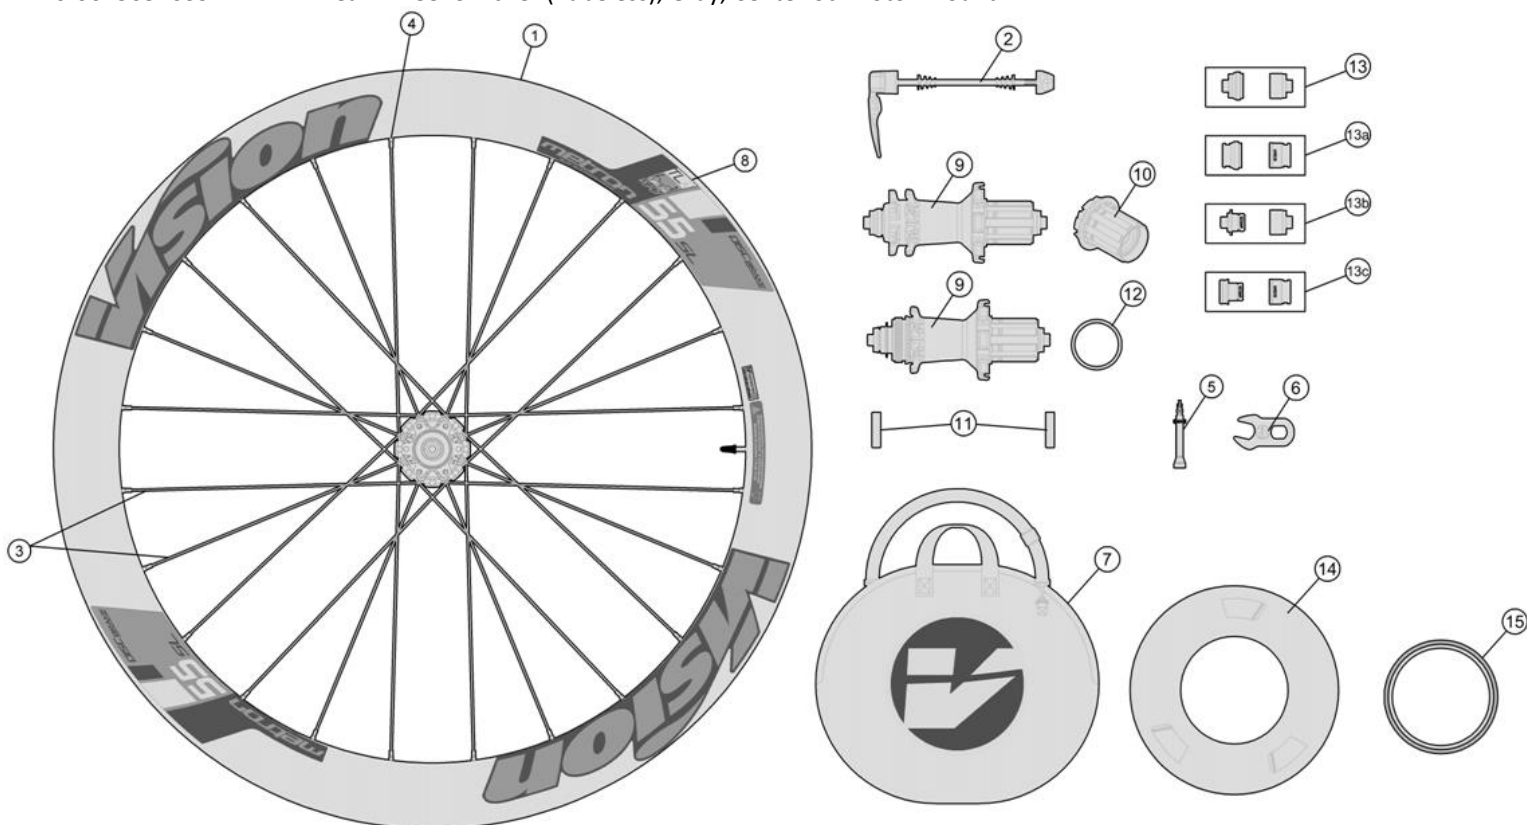

- 710-0046054036 WH726 Rear Wheel Tubular, Gray, ISO Standard 6-bolt Rotor Mount
- 710-0047054036 WH727 Rear Wheel Tubular, Gray , Centerlock Rotor Mount
- 710-0044054037 WH723 Rear Wheel Clincher (Tubeless), Gray , ISO Standard 6-bolt Rotor Mount
- 710-0045054039 WH724 Rear Wheel Clincher (Tubeless), Gray, Centerlock Rotor Mount

Item No.	FSA Code No.	Description	Notes
1	725-0046002030	RM099B Rear Rim Tubular - 24H	Rim Sticker Kit not included ★
2	750-0012206010	QR-93 Vision Quick Release - 151mm	For QR configuration 135mm OLD
3	748-0264B	Spoke Alpina INOX Flat 2/1.5/2 264mm Black DP	for drive side
	748-0249B	Spoke Alpina INOX Flat 2/1.5/2 249mm Black DP	for non-drive side
4	752-6104A	ML354 15mm Hexa Brass Black Nipple Kit x5 pcs	Alpina ABS Nipple
5	752-5123N	E0282A Aluminum Valve Extender-45L	For Tubular 55mm section rim ★
6	752-0065000110	E0310 Valve Extender Wrench	
7	752-9003	E0169 Vision Wheel Bag	
8	752-0646000000	ZJWH0593 Rim Sticker Kit metron 55 SL DISC BRAKE	Tubular Vision Gray graphic (MY2019) ★
9	752-0378002013	U2097 Rear Hub Assembly -Shimano Compatible	ISO Standard 6-bolt rotor mount, QR Configuration★
10	752-0648000000	EL333 Freehub Assembly - Shimano Compatible	ISO Standard 6-bolt and Centerlock rotor mount (with bearings)
11	752-0632000000	MR217 Steel Bearings x2pcs	For ISO Standard 6-bolt rotor mount ★
12	752-0072000010	MW322 11 Speed Cassette Spacer	Shimano N10/11
13	752-0418000010	EL288 Rear Hub End Caps -QR Configuration	ISO Standard 6-bolt rotor mount,
14	752-0570000000	W1124 Vision Wheelset Spoke Protector	

★Optional Parts

Item No.	FSA Code No.	Description	Notes
1	725-0047002030	RM100B Rear Rim CH (Tubeless)- 24H	Rim Sticker Kit not included
5	752-0617000012	E0702C Valve Extender 70L with seal MS286x2	For Tubeless 55mm section rim
8	752-0636000000	ZJWH0591 Rim Sticker Kit metron 55 SL TLR DISC BRAKE	Clincher (Tubeless) Vision Gray graphic (MY2019)
9	752-0378002014	U2097 Rear Hub Assembly -Shimano Compatible	ISO Standard 6-bolt rotor mount, X12 Configuration
	752-0380002013	U2098 Rear Hub Assembly -Shimano Compatible	Centerlock rotor mount, QR configuration
	752-0380002014	U2098 Rear Hub Assembly -Shimano Compatible	Centerlock rotor mount, X12 configuration
11	752-0632000001	MR217 & MR219Steel Bearings	For Centerlock rotor mount
13a	752-0499000010	EL301 Rear Hub End Caps - X12 Configuration	ISO Standard 6-bolt rotor mount,
13b	752-0419000010	EL290 Rear Hub End Caps - QR configuration	Centerlock rotor mount,
13c	752-0496000010	EL306 Rear Hub End Caps - X12 configuration	Centerlock rotor mount,
15	752-0580000110	ME309 Rim Tape for Clincher (Tubeless)	Vision logo 25mmx8M