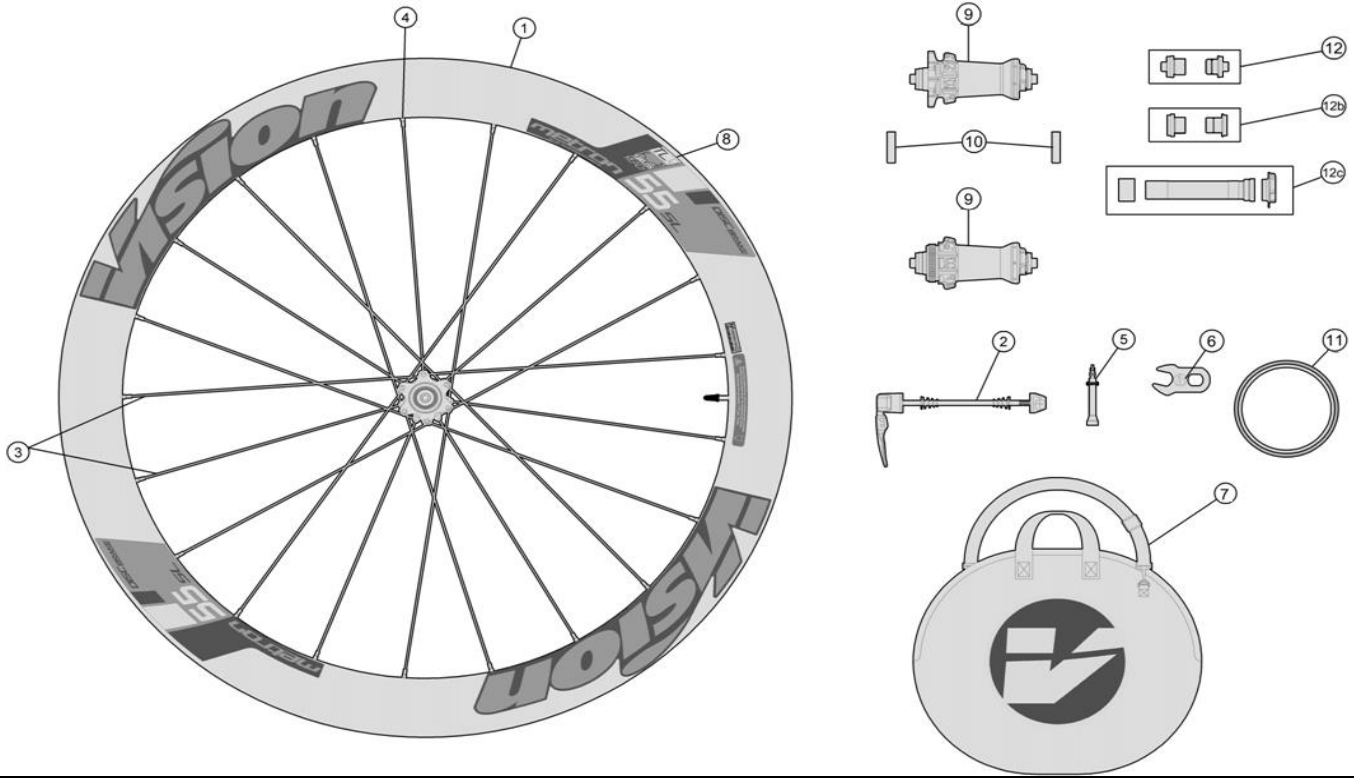

Full carbon 55mm section rim; P.R.A. hubs with direct pull spokes; both tubular and clincher available

- 710-0046163036 WH626 Front Wheel Tubular, Gray, ISO Standard 6-Bolt Rotor Mount
- 710-0047163035 WH627 Front Wheel Tubular, Gray, Centerlock Rotor Mount
- 710-0044163034 WH623 Front Wheel Clincher (Tubeless) Gray, ISO Standard 6-Bolt Rotor Mount, QR configuration
- 710-0045163039 WH624 Front Wheel Clincher (Tubeless) Gray, Centerlock, QR configuration

Item No.	FSA Code No.	Description	Notes
1	725-0046006030	RM099A Front Rim Tubular - 21H	Rim Sticker Kit not included ★
2	750-0012101010	QR-93 Vision Quick Release - 114mm	For QR Configuration 100mm OLD
3	748-A4017	Spoke Alpina INOX Flat 2/1.5/2 256mm Black DP	for drive side
	748-A4272B	Spoke Alpina INOX Flat 2/1.5/2 272mm Black DP	for non-drive side
4	752-6104A	ML354 15mm Hexa Brass Black Nipple Kit x5 pcs	Alpina ABS Nipple
5	752-5123N	E0282A Aluminum Valve Extender 45L	For Tubular 55mm section rim★
6	752-0065000110	E0310 Valve Extender Wrench	
7	752-9003	E0169 Vision Wheel Bag	
8	752-0646000000	ZJWH0593 Rim Sticker Kit metron 55 SL DISC BRAKE	Tubular Vision Gray graphic (MY2019) ★
9	752-0377006017	U1097 Front Hub Assembly - QR Configuration	ISO Standard 6-bolt rotor mount,★
10	752-0633000000	MR219 Steel Bearings x2pcs	
12	752-0417000010	EL287 Front Hub End Caps - QR Configuration	ISO Standard 6-bolt & Centerlock rotor mount,