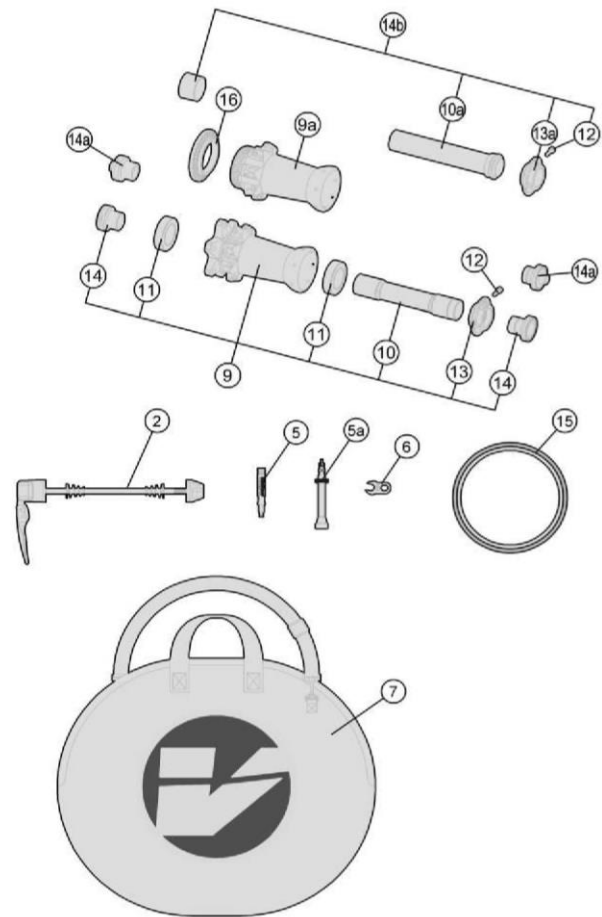

Pre Load reduction assembly

Full carbon 40mm section rim; P.R.A. hubs with direct pull spokes; both tubular and clincher available

- 710-0062231036 METRON40 DB-CL CH-TL SMN
- 710-0062236036 METRON40 DB-CL CH-TL XDR
- 710-0029231054 METRON40 DB-CL TUB SMN
- 710-0029236035 METRON40 DB-CL TUB XDR

- 710-0061231034 METRON40 DB-6B CH-TL SMN
- 710-0061236034 METRON40 DB-6B CH-TL XDR
- 710-0025231052 METRON40 DB-6B TUB SMN
- 710-0025236033 METRON40 DB-6B TUB XDR