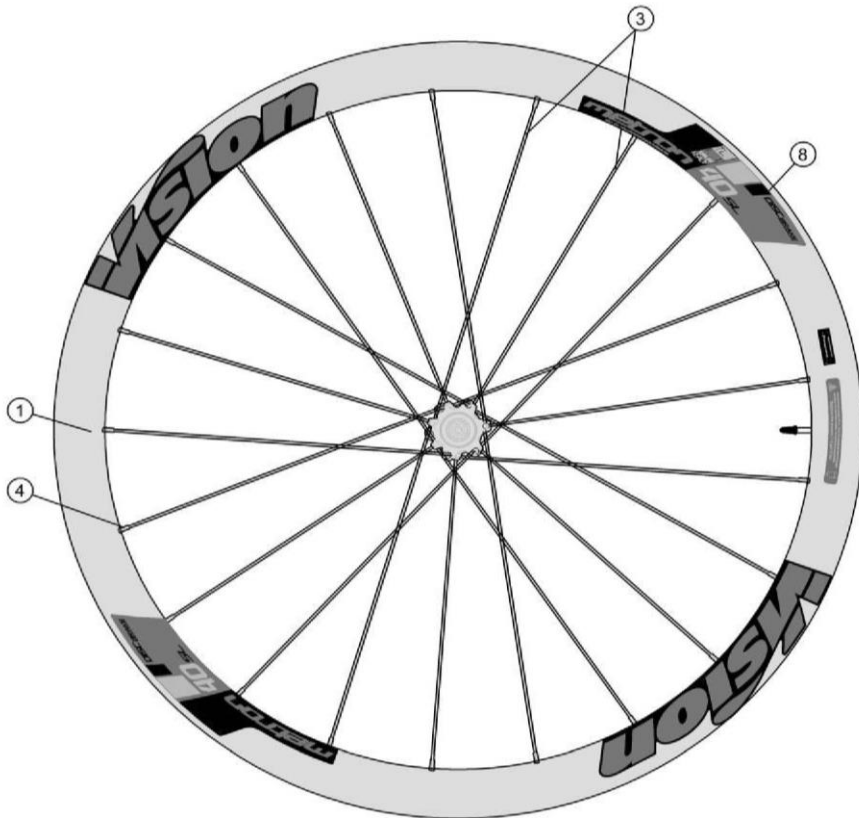

Vision wheelset

Pre Load reduction assembly

Full carbon 40mm section rim; P.R.A. hubs with direct pull spokes; both tubular and clincher available

- 710-0062231036 METRON40 DB-CL CH-TL SMN
- 710-0062236036 METRON40 DB-CL CH-TL XDR
- 710-0029231054 METRON40 DB-CL TUB SMN
- 710-0029236035 METRON40 DB-CL TUB XDR

- 710-0061231034 METRON40 DB-6B CH-TL SMN
- 710-0061236034 METRON40 DB-6B CH-TL XDR
- 710-0025231052 METRON40 DB-6B TUB SMN
- 710-0025236033 METRON40 DB-6B TUB XDR

Item No.	FSA Code No.	Description	Notes
1	725-0048006033	RM101A Front Rim Tubular	Rim Sticker Kit not included ★
3	SPK-MTR40DBV18	SPOKES KIT METRON40DB 288/271/264/278mm w/NIPPLE	
4			
5	752-5114	E0282D Aluminum Valve Extender-30L	For Tubular 40mm section rim ★
6	752-5126	E0310 Valve Extender Wrench	
7	752-9003	E0169 Vision Wheel Bag	
8	75200612000000	ZJWH0589 Rim Sticker Kit metron 40 SL DISC BRAKE	Tubular Vision Gray graphic (MY2019) ★
9	75200377006010	U1097 Front Hub Assembly - TA12 Configuration	6-bolt rotor mount ★
10	752-0565000010	ME242 Axle for Front Hub Assembly - QR/TA12 Configuration	6-bolt rotor mount ★
11	752-0633000000	Bearing (17287-28x17x7) CW Radial MR219/MR200	6-Bolt rotor mount/Center-lock
12	752-6590	ML347A Adjustment Collar Bolt	
13	752-0699000050	MW578 PRA Adjustment Collar - QR / TA12 Configuration	6-bolt & Centerlock rotor mount ★
14	752-0500000000	EL303 Front Hub End Caps - TA12 Configuration	6-bolt & Centerlock rotor mount ★