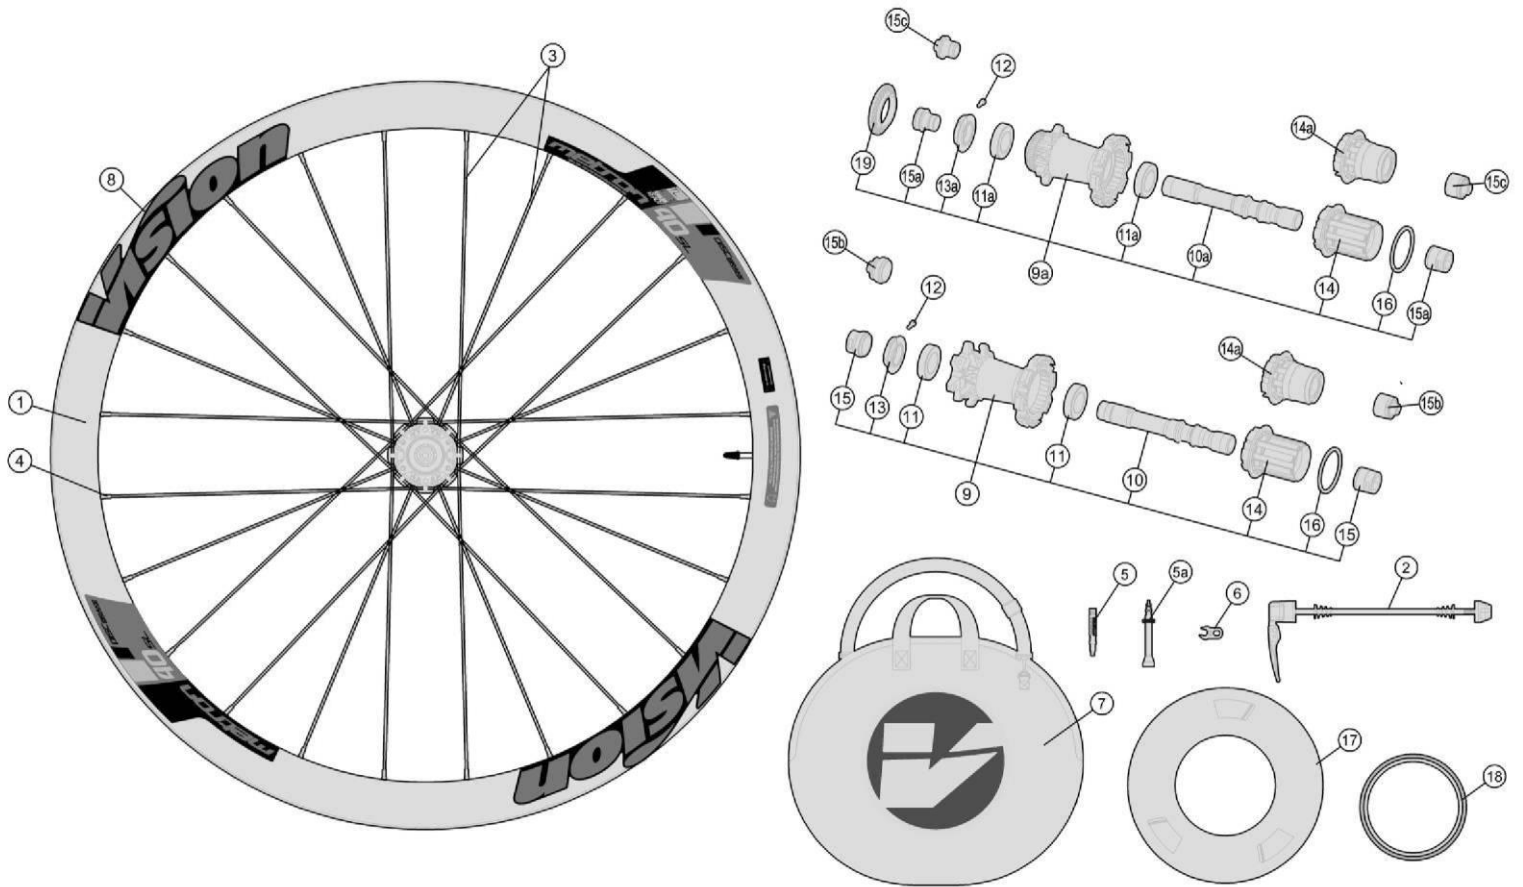

Specifications are subject to change without notice

★Optional Parts

Item No.	FSA Code No.	Description	Notes
1a	72500049006030	RM102A Front Rim Clincher (Tubeless) for 6-Bolt rotor	Rim Sticker Kit not included
1b	72500146006030	RM209A Front Rim Clincher (Tubeless) for Centerlock rotor	Rim Sticker Kit not included
2a	75000012309010	QR-93 Quick Release DB Blk L114/151 OE V18	For QR Configuration 100mm OLD
5a	752-0670000001	E0706B Aluminum Valve Extender-60L	For Tubeless 40mm section rim
9a	75200379006010	U1098 Front Hub Assembly - TA12 configuration	Centerlock rotor mount
10a	752-0566000010	ME257 Axle for Front Hub Assembly - TA15 Configuration	6-bolt rotor mount
11a	752-6514CWSP	MR217 Steel Bearings (30x17x7)	Center-lock DS
11b	752-0633000000	Bearing (17287-28x17x7) CW Radial MR219/MR200	Center-lock NDS
13a	752-0700000050	MW579 PRA Adjustment Collar - TA15 configuration	6-bolt & Centerlock rotor mount
14a	752-0417000010	EL287 Front Hub End Caps - QR Configuration	6-bolt & Centerlock rotor mount
14b	752-0498000010	EL304 Front Hub End Caps with axle - TA15 Configuration	6-bolt & Centerlock rotor mount
15a	752-0580000110	ME309 Rim Tape for Clincher (Tubeless)	Vision logo 25mmx8M