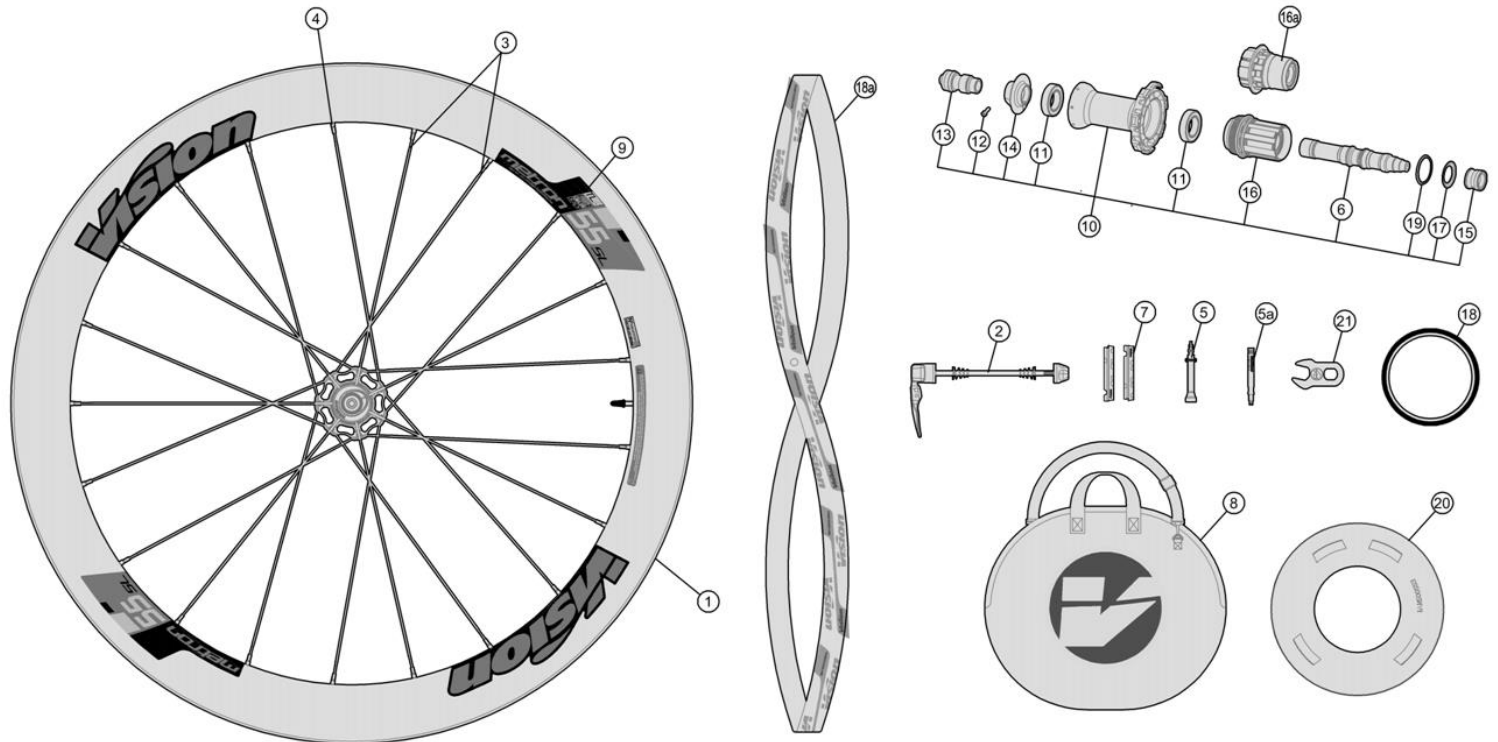

710-0006164039 WH725{WH-VT-855CHTL/RB/SL/S/R}{N11}2X Rear Wheel Tubeless Shimano compatible(11S) With PRA Chromoly Steel Hub

710-0006168039 WH925{WH-VT-855CHTL/RB/SL/XDR/R}2X Rear Wheel Tubeless SRAM XDR 12S compatible With PRA Chromoly Steel Hub

710-0007164037 WH728{WH-VT-855TU/RB/SL/S/R}{N11}2X Rear Wheel Tubular Shimano compatible(11S) With PRA Chromoly Steel Hub

710-0007168037 WH928{WH-VT-855TU/RB/SL/XDR/R}2X Rear Wheel Tubular SRAM XDR 12S compatible With PRA Chromoly Steel Hub

Item No.	FSA Code No.	Description	Notes
1	725-0138006030	RM174B Rear Rim Clincher Tubeless – 21H	★ Rim Sticker Kit not included
2	750-0012202010	QR-93 Vision Quick Release - 146mm	
3	748-0008043010	SK032K Spoke Kit 255mm x5 pcs	Direct pull Stainless Steel for drive side
3	748-0008051010	SK032X Spoke Kit 254mm x5 pcs	Direct pull Stainless Steel for non-drive side
4	752-6071	ML354 15mm Hexa Brass Black Nipple Kit x5 pcs	Alpina ABS Hexa Head Nipple
5	752-0670000002	E0706C Valve Extender – 70mm	★ For Tubeless rim
6	752-0467000011	ME260 Rear Hub Axle	
7	405-0016000170	E0065 Brake Pad Kit – For Carbon Rims	Shimano brake block holders
8	752-9003	E0169 Vision Wheel Bag	
9	752-0613000000	ZJWH0592 Rim Sticker Metron 55 Tubeless	★ For Tubeless rim
10	752-0610006011	U2124 Rear Hub Assembly - Shimano compatible	★ Include Chromoly steel ACB
11	752-0632000000	MR217 Chromoly Steel Bearings	
12	752-6590	ML347 Adjustment Collar Bolt	
13	752-0463000010	MW546 Rear Hub End Cap	
14	752-0462000010	MW544 Rear Preload Adjustment Collar	Black with Vision logo
15	752-6591	ML355 Rear Hub End Nut	
16	752-0381000000	EL284 Freehub Assembly – Shimano compatible	★ Include Chromoly Steel Bearings
17	752-6563	MS268 Seal for Freehub Assembly - Shimano compatible	
18	752-0580000110	ME309 Tubeless Rim Tape Vision Logo 25mmx8M	★ For Tubeless rim
19	752-0072000010	MW322 11 Speed Cassette Spacer	Shimano N10/11
20	752-0073000000	W1089 Vision Wheelset Spoke Protector	

★ Optional Parts

Item No.	FSA Code No.	Description	Notes
1	72500034006032	RIM METRON 55 SL RB Tub Rear 21H Gray STR3X RM083B	Rim Sticker Kit not included
5a	752-5123N	E0282A Valve Extender – 45mm	For Tubular rim
9	75200349000000	Stickers Rim METRON 55 SL RB Tub Gray (1bk)	For Tubular rim
10	752-0726006010	U5124 Rear Hub Assembly - SRAM XDR 12S compatible	Include Chromoly steel bearings
16a	752-0711000010	EL345 Freehub Assembly – SRAM XDR 12S compatible	Include Chromoly Steel Bearings
18a	752-1006	MS289 Rim Tape Vision Logo 700C W21 xT0.5mm	For Tubular rim
21	752-5126	E0310 Valve Extender Wrench	For Tubular rim