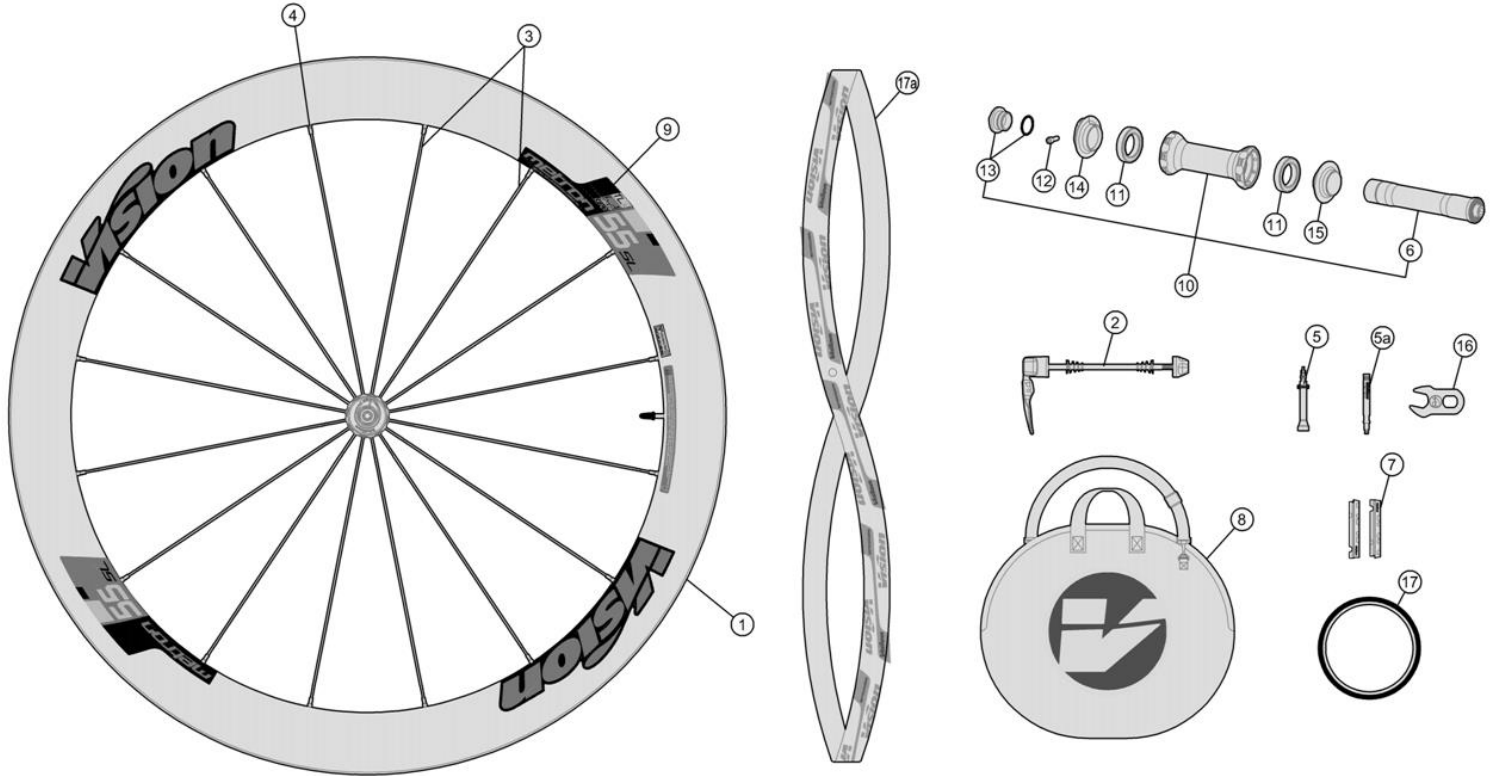

## Metron 55 Tubular SL WH-VT-855 TU/RB/SL Metron 55 Clincher SL WH-VT-855 CHTL/RB/SL

Full carbon 55mm section rim; New extra light P.R.A. hubs for Direct pull spokes

710-000620303B WH625{WH-VT-855CHTL/RB/SL/F/BKG} Front wheel Tubeless With PRA Chromoly Steel Hub  
710-0007203037 WH628{WH-VT-855TU/RB/SL/F/BKG} Front wheel Tubular With PRA Chromoly Steel Hub

Item No.	FSA Code No.	Description	Notes
1	725-0138007030	RM174A Front Rim Clincher Tubeless – 16H	★Rim Sticker Kit not included
2	750-0012101010	QR-93 Vision Quick Release - 114mm	
3	748-0008032010	SK032U Spoke Kit 256mm x5 pcs	Direct pull Stainless Steel
4	752-6071	ML354 15mm Hexa Brass Black Nipple Kit x5 pcs	Alpina ABS Hexa Head Nipple
5	752-0670000002	E0706C Valve Extender – 70mm	★For Tubeless rim
6	752-0310000010	ME175 Front Hub Axle	
7	405-0016000170	E0065 Brake Pad Kit – For Carbon Rims	Shimano brake block holders
8	752-9003	E0169 Vision Wheel Bag	
9	752-0613000000	ZJWH0592 Rim Sticker Metron 55 Tubeless	★For Tubeless rim
10	752-0615007011	U1122 Front Hub Assembly	Include Chromoly Steel Bearings
11	752-0631000000	MR216 Chromoly Steel Bearings	
12	752-6590	ML347 Adjustment Collar Bolt	
13	752-0153000010	MW278 Front Hub End Cap + MS251 O-ring	
14	752-0314000010	MW279 Front Preload Adjustment Collar	Black with Vision logo
15	752-0461000010	MW062 Unthreaded Collar	Black with Vision logo
17	752-0580000110	ME309 Tubeless Rim Tape Vision Logo 25mmx8M	

★Optional Parts

Item No.	FSA Code No.	Description	Notes
1	72500034007032	RIM METRON 55 SL RB Tub Front 16H Gray STR RM083A	Rim Sticker Kit not included
5a	752-5123N	E0282A Valve Extender – 45mm	For Tubular rim
9	75200349000000	Stickers Rim METRON 55 SL RB Tub Gray (1bk)	For Tubular rim
16	752-5126	E0310 Valve Extender Wrench	
17a	752-1006	MS289 Rim Tape Vision Logo 700C W21 xT0.5mm	For Tubular rim