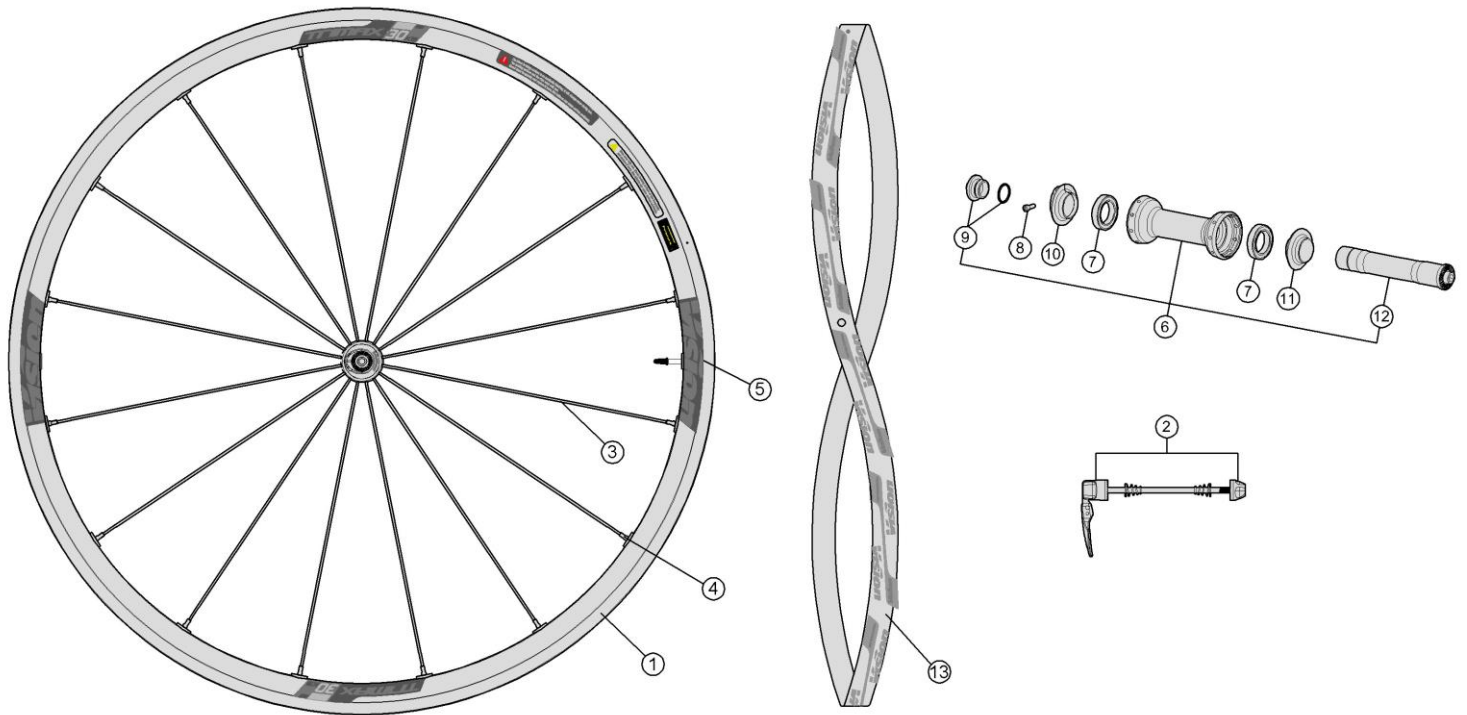

Alloy 30mm section rim, new extra light P.R.A. hub for DP spokes; Interspoke milling R06 system; Keronite® black treatment
710-0042203820 WH-VT-603/KB/F PRA Front Wheel Clincher

Item No.	FSA Code No.	Description	Notes
1	725Z0040007820	Rim RM002A TriMax 30 KB Front 16H w/o logo V17	Rim Sticker Kit not included
2	750Z0012101010	Vision QR-93 Front WH 114 mm Black w/Logo	
3	SPK-TRI30-KB	SPOKES KIT Trimax30 KB 281/290/279mm w/NIPPLES	Kit for 1 wheelset (F+R)
4	752-6104A	Nipples ALPINA ABS Brass Black Hexa 15mm	
5	752Z0355000000	VISION TriMax30 KB Wheel Sticker V17 (1bike)	
6	752Z0301007010	FRONT HUB METRON SL/Tri KB 16H U1091 V17	★
7	752-6502	Front/Rear Hub Bearing (6803-26x17x5) MR126	★
8	752-6590	Stainless Bolt for Front Hub ML347	
9	752-0153000010	MW278 Front Hub End Cap + MS251 O-ring	
10	752-0314000010	MW279 Front Preload Adjustment Collar	Black with Vision logo
11	752-0461000010	MW062 Unthreaded Adjustment Collar	Black with Vision logo
12	752-0310000010	Front Hub Axle Alloy MetronSL/TriMaxKB U1091 ME175	
13	752-1006	Rim Tape VISION RED MS289 Clincher 21mm	