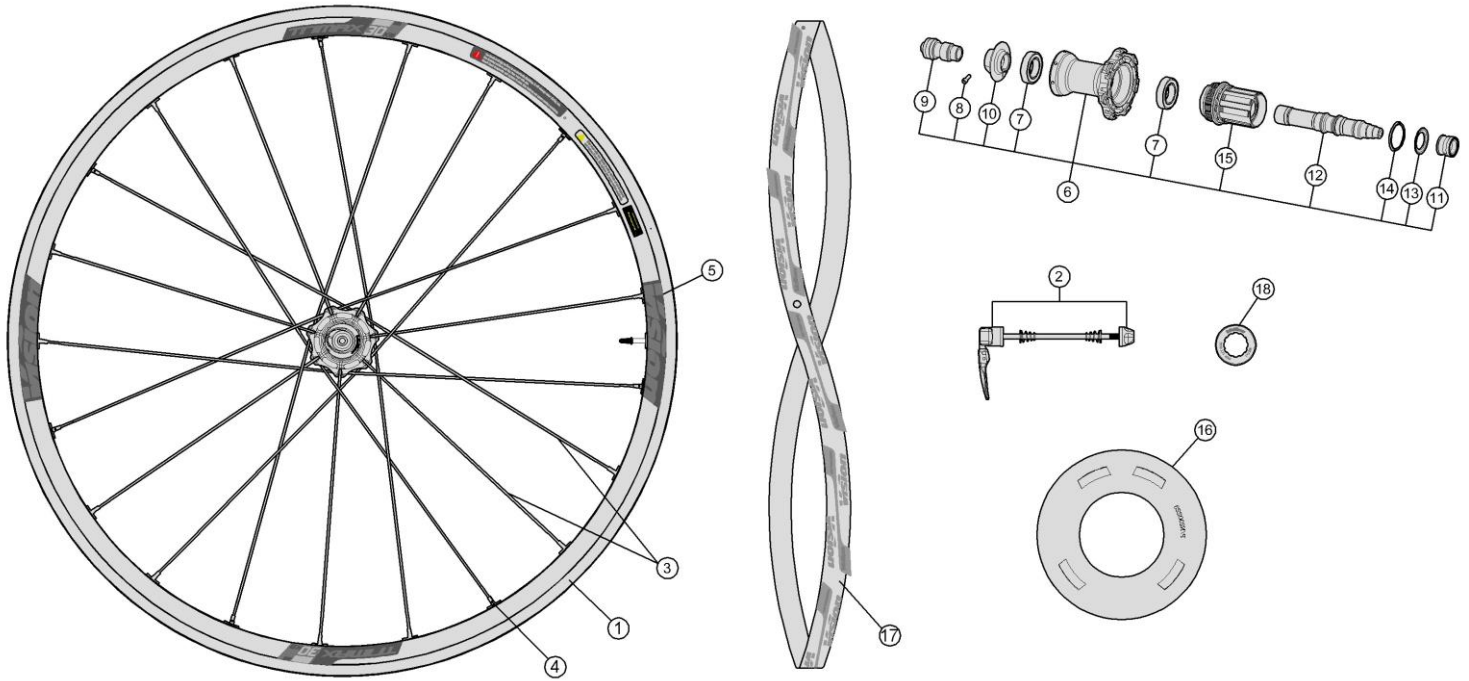

Item No.	FSA Code No.	Description	Notes
1	725Z0040006820	Rim RM002B TriMax30 KB Rear 21H w/o logo V17	Rim Sticker Kit not included
2	750Z0012202010	Vision QR-93 Rear WH 146 mm Black w/Logo	
3	SPK-TRI30-KB	SPOKES KIT Trimax30 KB 281/290/279mm w/NIPPLES	Kit for 1 wheelset (F+R)
4	752-6104A	Nipples ALPINA ABS Brass Black Hexa 15mm	
5	752Z0342000000	Sticker Rim METRON 81 SL tubular gray (1bike)	
6	752Z0302006010	REAR HUB METRON SL/Tri KB 21H U2091 V17	★
7	752-0382000000	ACB 7903 Bearing 17x30x7 MR008	★
8	752-6590	Stainless Bolt for Front Hub ML347	
9	752-0463000010	MW546 Rear Hub End Cap	
10	752-0462000010	MW544 Rear Preload Adjustment Collar	Black with Vision logo
11	752-6591	ML355 Rear Hub End Nut	
12	752-0467000010	Rear Hub Axle Alloy MetronSL/TriMaxKB U2091 ME260	
13	752-6563	Seal for FreeHub MS268 Pink - Shimano compatible	
14	752-0072000010	MW322 11 Speed Cassette Spacer	
15	752-0381000000	Freehub Assm Hub U2091 SL SMN w/o Spindle EL284	★ Include bearings
16	752-6201	Wheel Spoke Protector W1089x21 (890/880/867/620)	
17	752-1006	Rim Tape VISION RED MS289 Clincher 21mm	

★ Optional Parts

Item No.	FSA Code No.	Description	Notes
6	752-0302006011	U2091 Rear Hub Assembly - Shimano compatible	Include ceramic ACB bearing
7	752-0389000000	Ceramic Radial 7903 bearing 30x17x7 MR209	
15	752-0384000000	Freehub Assm Hub U2091 SL Campy w/o Spindle EL285	Include bearings