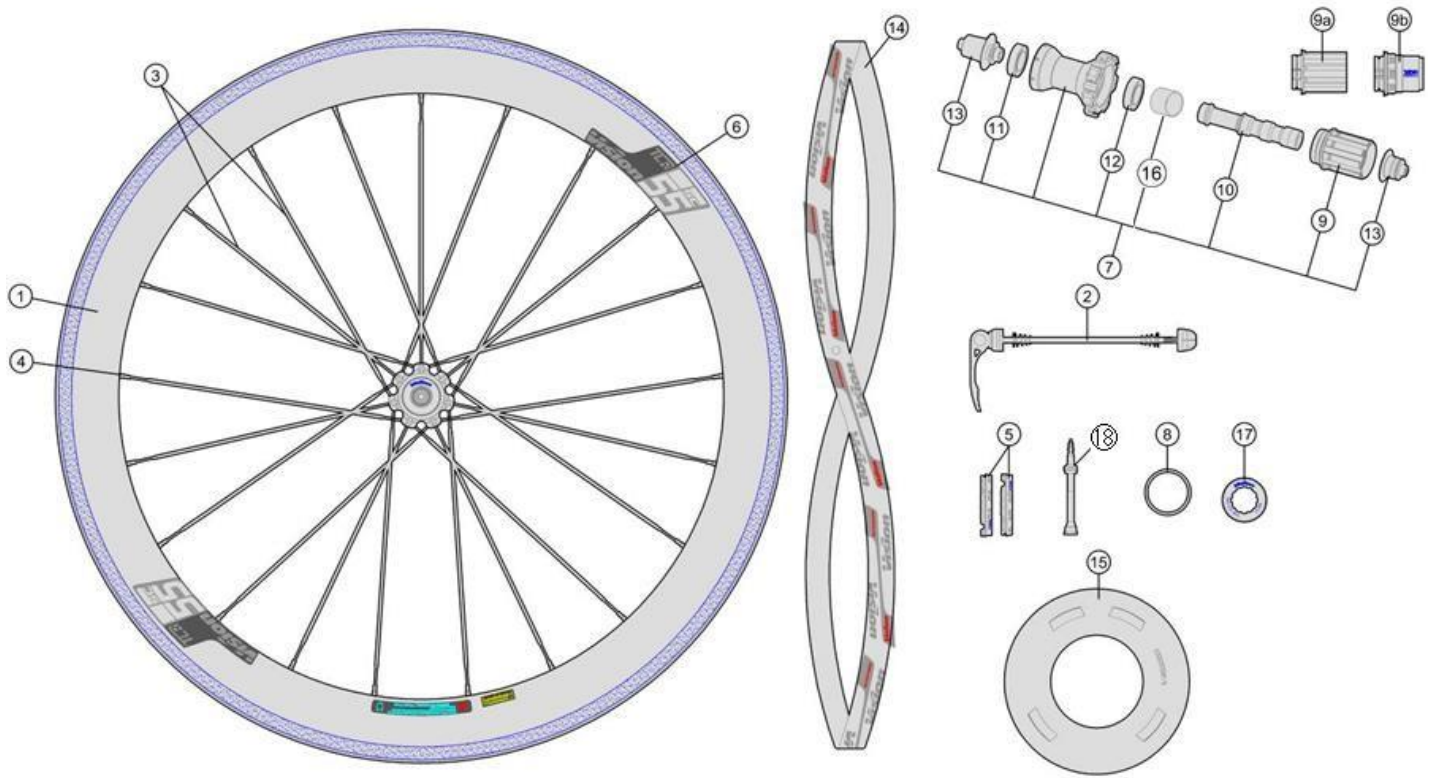

Item No.	FSA Code No.	Description	Notes
1	725-0096006030	RM139B Rear Rim Clincher	Rim Sticker Kit not included
2	750-0010310010	Alloy QR-25 Black 112+146 mm w/Logo	
3	SPK-SC55RBA0	SPOKES KIT SC55 RB INOX Flat 257/259mm w/NIPPLE	For Vision SC 55
4			
3	SPK-SC55RBB1	SPOKES KIT SC55 RB INOX 2/1.5/2 257/259mm w/NIPPLE	
4			
5	405-0016000170	E0065 Brake Pad Kit – For Carbon Rims	Shimano/Sram brake block holders
6	75200750000000	ZJWH0658 Rim Sticker Kit Vision TL SC 55	For Vision SC 55
7	75200236006010	U2081 Rear Hub Assembly - Shimano Compatible	★Include Chromoly Steel Bearing
8	752-0072000010	MW322 11 Speed Cassette Spacer	Shimano N10/11
9	752-0304000062	EL272 Freehub Assembly - Shimano Compatible	★Include Chromoly Steel Bearings
10	752-0719000010	ME357 Axle for Rear hub U2081	
11	752-0633000000	MR200 Steel Bearings - Non-Drive Side	
12	752-6514CWSP	MR028 Steel Bearings - Drive Side	
13	75200569000010	MW633 End cap Kit - Shimano Compatible	
14	75200188000470	MS289 Vision Rim Tape for Clincher Rim	
15	75200130000000	W1089 Vision Wheelset Spoke Protector	
16	75200683000000	MW022 Rear Hub Spacer	

★Optional Parts

Item No.	FSA Code No.	Description	Notes
7a	752-0316006010	U3082 Rear Hub Assembly - Campagnolo Compatible	Include Chromoly Steel Bearing
	75200724006010	U5081 Rear Hub Assembly - SRAM XDR Compatible	Include Chromoly Steel Bearing
9a	752-0317000063	EL276 Freehub Assembly - Campagnolo Compatible	Include Chromoly Steel Bearings
9b	752-0722000020	EL347 Freehub Assembly - SRAM XDR Compatible	Include Chromoly Steel Bearing
18	752-0670000002	E0706C Valve Extender – 70L	For Vision SC 55 Tubeless rim

Specification are subject to change