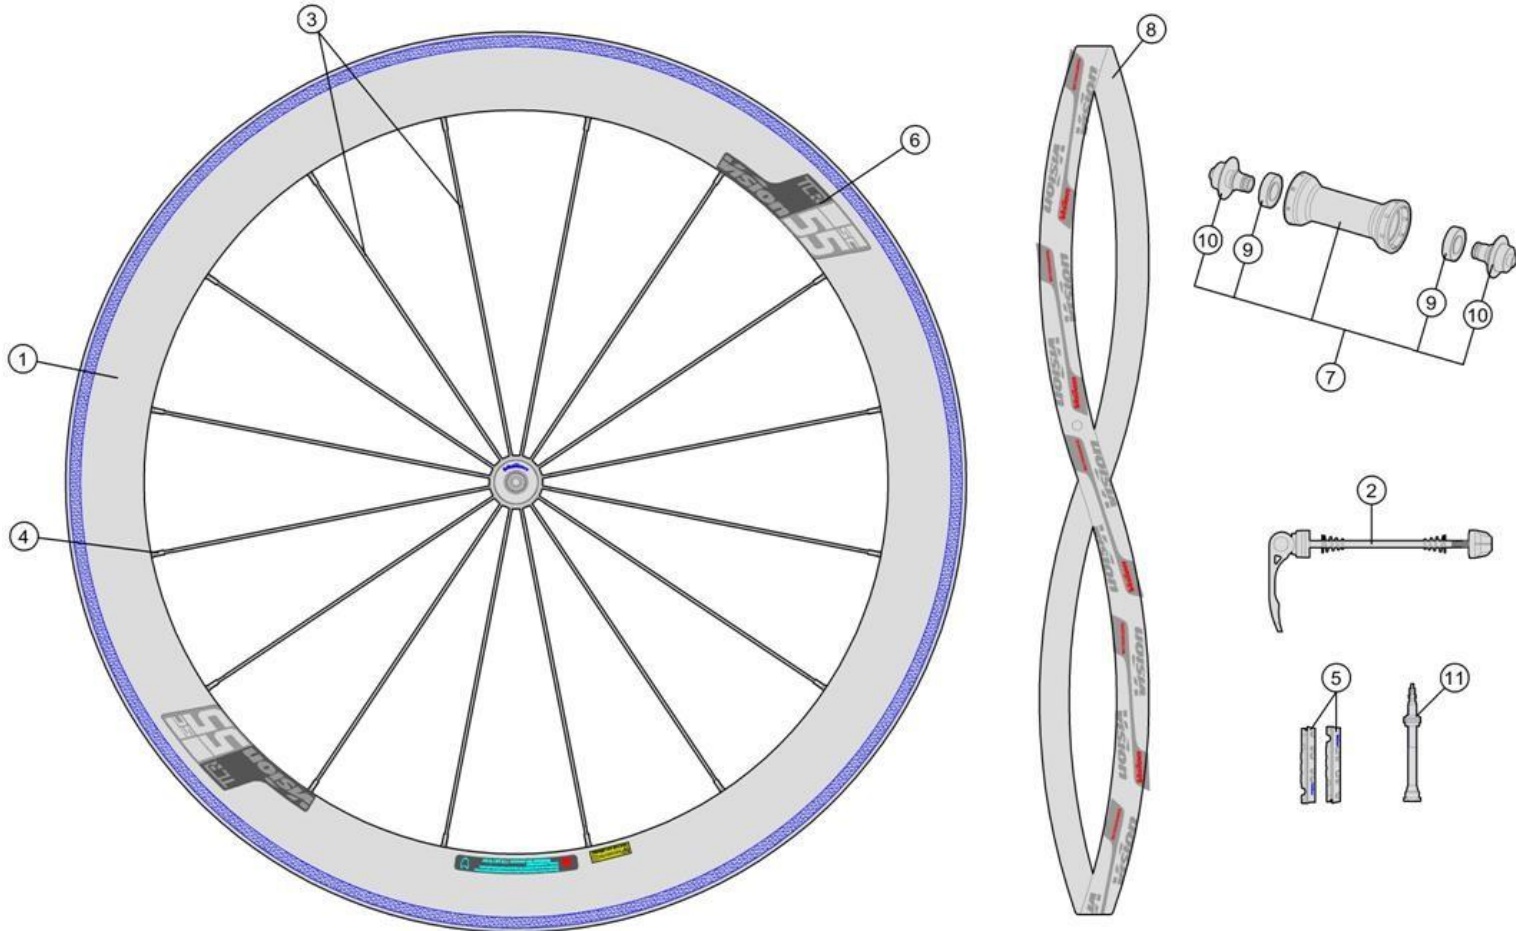

UD carbon clincher rim ; Non-P.R.A. hubs for Direct pull spokes

710-0090191030 SC55 RB CH-TL SMN

710-0090196030 SC55 RB CH-TL XDR

Item No.	FSA Code No.	Description	Notes
1	725-0096201030	RM139A Front Rim Clincher	Rim Sticker Kit not included
2	750-0010310010	Alloy QR-25 Black 112+146 mm w/Logo	
3	SPK-SC55RBA0	SPOKES KIT SC55 RB INOX Flat 257/259mm w/NIPPLE	For Vision SC 55
4			
3	SPK-SC55RBB1	SPOKES KIT SC55 RB INOX 2/1.5/2 257/259mm w/NIPPLE	
4			
5	405-0016000170	E0065 Brake Pad Kit – For Carbon Rims	Shimano/Sram brake block holders
6	752-0627000000	Sticker Rim SC 55 RB CH-TL ZJWH0573 (1bk) A0	For Vision SC 55
7	752-0235007010	U1081 Front Hub Assembly	Vision Logo
8	752-1006	MS289 Vision Rim Tape for Clincher Rim	Vision Logo 700C W21 xT0.5mm
9	752-0307000000	MR021 Steel Bearings	
10	752-0373000190	MW575 Front Hub End Caps	Black with Vision logo