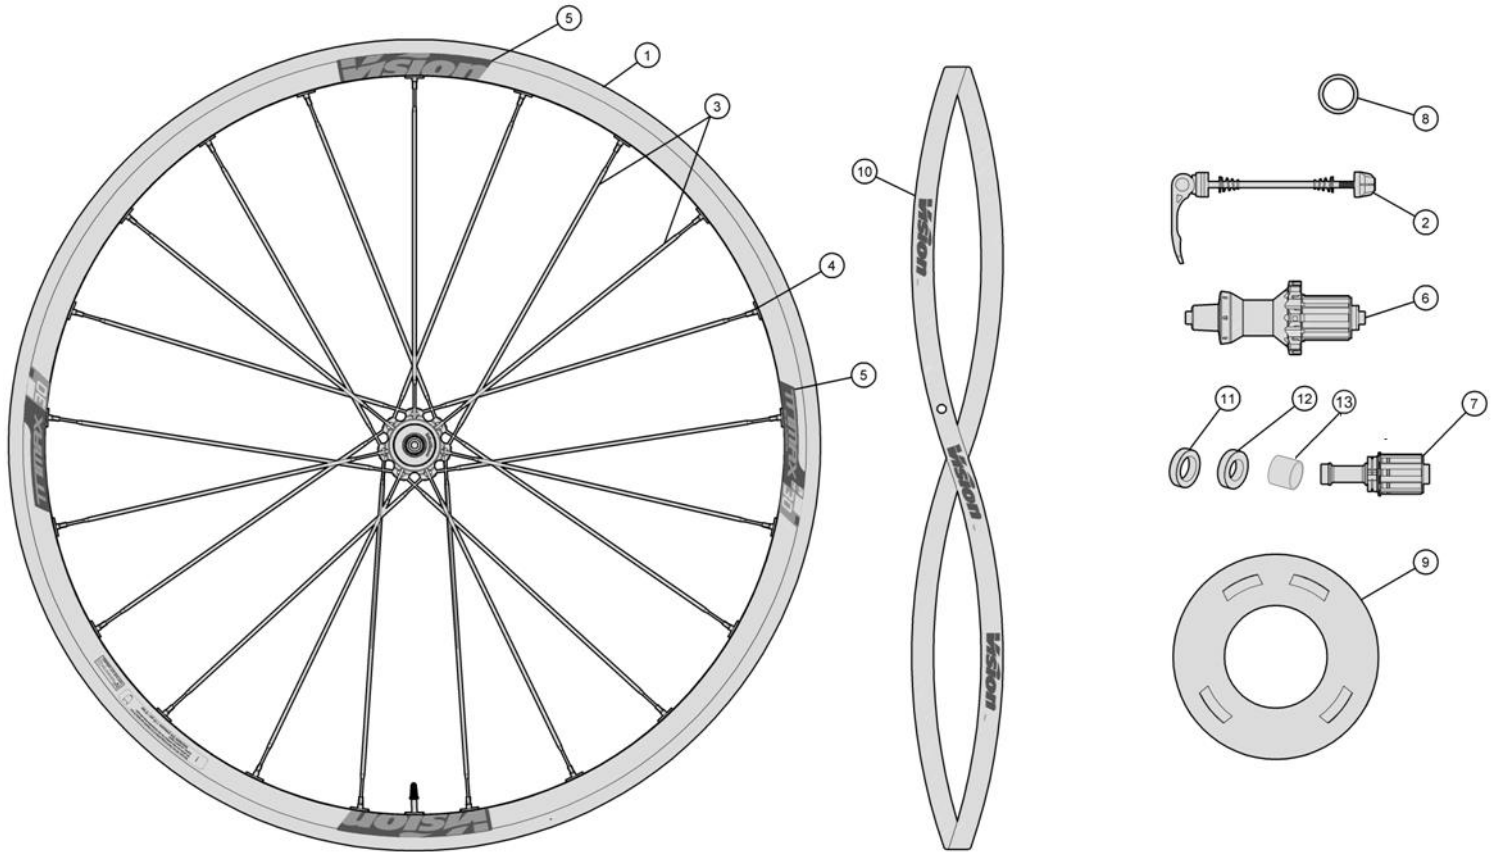

Alloy 30mm Section tubeless ready clincher Rim, Silver CNC braking surface, Interspoke milling R06 system;

710-0049203050

WH103{WH-VT-606} Front Wheel Black decal, Silver Braking Surface

Item No.	FSA Code No.	Description	Notes
1	72500043007050	RM005A Front Rim Tubeless - 16H (Rim Sticker Kit not included)	Silver braking surface
2	750-0010310010	VISION Alloy QR-25 Black 112+146 mm w/Logo	Vision Logo
3	SPK-TRI30-SBS	SK055D Spokes Kit 279mm x5 pcs	Aero Bladed
4		ML519 14mm Brass Silver Nipple Kit x5 pcs	
5	75200357000000	ZJWH0557 Rim Sticker Kit - Vision TriMax 30 Black	+Tubeless
6	75200235007010	Front Hub 16H U1081 V16	Vision Logo
7	75200188000470	MS328 Vision Rim Tape for Clincher Rim- Red	Vision logo 700C W22 xT0.5mm
8	752-0307000000	Bearing Front Hub (24x12x5)U1081/U1082/U1086 MR021	
9	752-0373000190	Front Hub End Cap U1081/U1086 MW575	Black

710-0049164050 WH203{WH-VT-606/S} Rear Wheel, Shimano Compatible, Silver Braking Surface

Item No.	FSA Code No.	Description	Notes
1	72500043006050	RM005BRear Rim Tubeless - 21H (Rim Sticker Kit not included)	Silver braking surface
2	750-0010310010	VISION Alloy QR-25 Black 112+146 mm w/Logo	Vision Logo
3	SPK-TRI30-SBS	SK055E Spokes Kit 280mm x5 pcs	Aero bladed for rear drive side
4		SK055C Spokes Kit 278mm x5 pcs	Aero bladed for rear non-drive side
4		ML519 14mm Brass Silver Nipple Kit x5 pcs	
5	75200357000000	ZJWH0557 Rim Sticker Kit - Vision TriMax 30 Black	+Tubeless
6	75200236006010	Rear Hub SH11 21H U2081 V16	
7	752-0304000061	Freehub Alloy + End Cap RB SH11 U2081 EL272	
8	752-2042	Cassette Spacer Shimano 10/11s Anod. Blk MW322	
9	752-0195000000	W1135 Vision Wheelset Spoke Protector	Vision logo
10	75200188000470	MS328 Vision Rim Tape for Clincher Rim- Red	Vision logo 700C W22 xT0.5mm
11	752-0633000000	Bearing Freehub/Rear Hub NDS (17287-28x17x7)	
12	752-6514CWSP	Bearing Rear Hub DS (30x17x7)	
13	75200683000000	Rear Hub Spacer 13mm U2081/U3082 MW022	