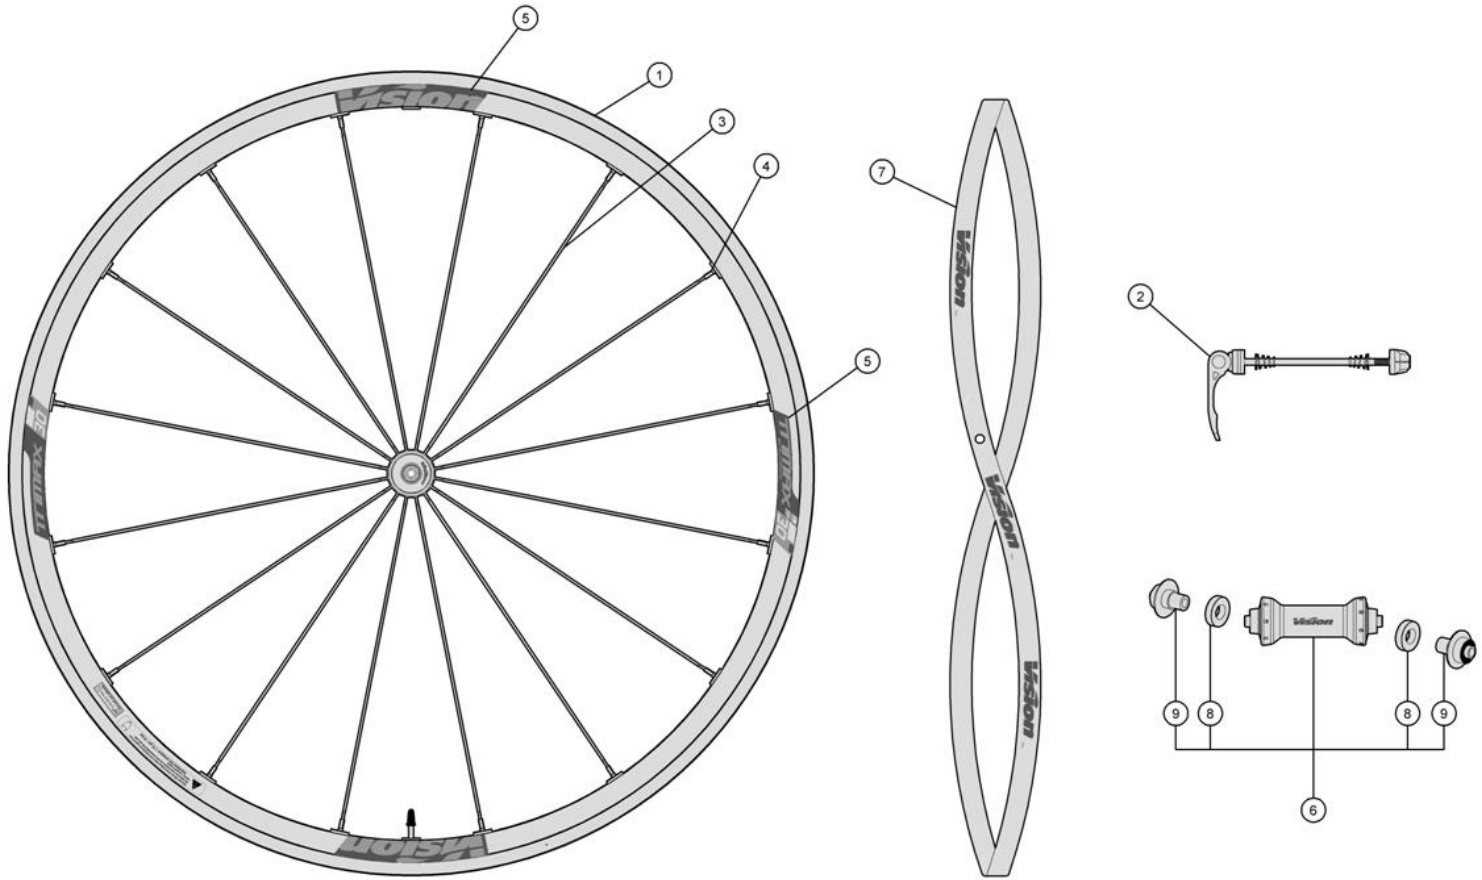

Alloy 30mm Section tubeless ready clincher Rim, Silver CNC braking surface, Interspoke milling R06 system;

710-0049203050

WH103{WH-VT-606} Front Wheel Black decal, Silver Braking Surface

Item No.	FSA Code No.	Description	Notes
1	72500043007050	RM005A Front Rim Tubeless - 16H (Rim Sticker Kit not included)	Silver braking surface
2	750-0010310010	VISION Alloy QR-25 Black 112+146 mm w/Logo	Vision Logo
3	SPK-TRI30-SBS	SK055D Spokes Kit 279mm x5 pcs	Aero Bladed
4		ML519 14mm Brass Silver Nipple Kit x5 pcs	
5	75200357000000	ZJWH0557 Rim Sticker Kit - Vision TriMax 30 Black	+Tubeless
6	75200235007010	Front Hub 16H U1081 V16	Vision Logo
7	75200188000470	MS328 Vision Rim Tape for Clincher Rim- Red	Vision logo 700C W22 xT0.5mm
8	752-0307000000	Bearing Front Hub (24x12x5)U1081/U1082/U1086 MR021	
9	752-0373000190	Front Hub End Cap U1081/U1086 MW575	Black

710-0049164050 WH203{WH-VT-606/S} Rear Wheel, Shimano Compatible, Silver Braking Surface

Item No.	FSA Code No.	Description	Notes
1	72500043006050	RM005BRear Rim Tubeless - 21H (Rim Sticker Kit not included)	Silver braking surface
2	750-0010310010	VISION Alloy QR-25 Black 112+146 mm w/Logo	Vision Logo
3	SPK-TRI30-SBS	SK055E Spokes Kit 280mm x5 pcs	Aero bladed for rear drive side
4		SK055C Spokes Kit 278mm x5 pcs	Aero bladed for rear non-drive side
4		ML519 14mm Brass Silver Nipple Kit x5 pcs	
5	75200357000000	ZJWH0557 Rim Sticker Kit - Vision TriMax 30 Black	+Tubeless
6	75200236006010	Rear Hub SH11 21H U2081 V16	
7	752-0304000061	Freehub Alloy + End Cap RB SH11 U2081 EL272	
8	752-2042	Cassette Spacer Shimano 10/11s Anod. Blk MW322	
9	752-0195000000	W1135 Vision Wheelset Spoke Protector	Vision logo
10	75200188000470	MS328 Vision Rim Tape for Clincher Rim- Red	Vision logo 700C W22 xT0.5mm
11	752-0633000000	Bearing Freehub/Rear Hub NDS (17287-28x17x7)	
12	752-6514CWSP	Bearing Rear Hub DS (30x17x7)	
13	75200683000000	Rear Hub Spacer 13mm U2081/U3082 MW022	