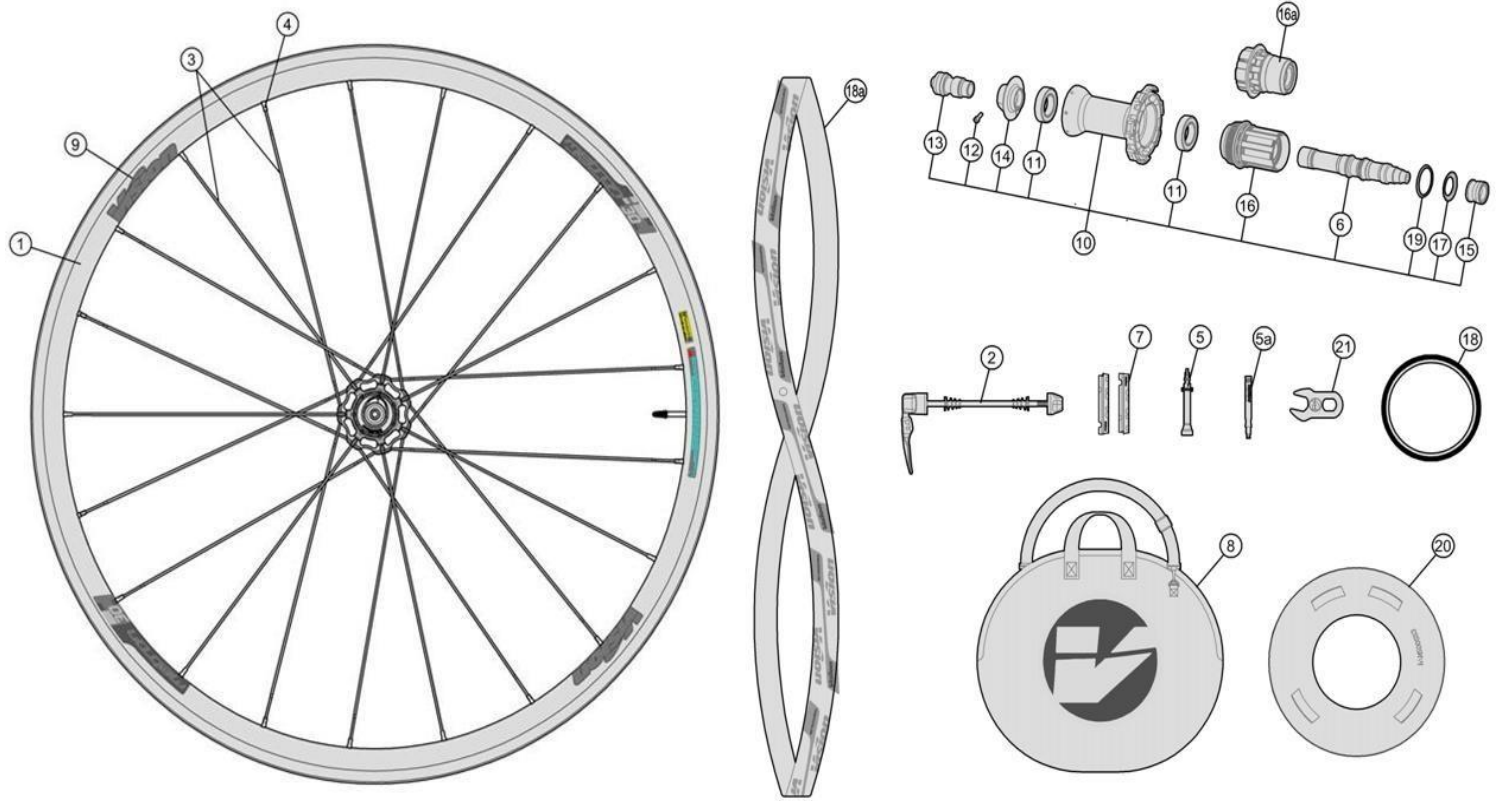

Full Carbon 30mm depth rim; P.R.A. hub with Direct Pull spokes

**710-0122191030** SC30 RB CH-TL SMN

**710-0122196030** SC30 RB CH-TL XDR

Item No.	FSA Code No.	Description	Notes
1	725-0127007030	RM175A Front Rim Clincher Tubeless	Rim Sticker Kit not included
2	750-0012101010	QR-93 Vision Quick Release – 114mm	
3	SPK-MTR30SL-A9	SPOKE KIT SC30 RB INOX w/NIPPLE	
4			
5	752-0670000000	E0706A Valve Extender – 50mm	For Tubeless rim120
6	752-0310000010	ME175 Front Hub Axle	
7	405-0016000170	E0065 Brake Pad Kit – For Carbon Rims	Shimano brake block holders
8	752-9003	E0169 Vision Wheel Bag	
9	752-0638000001	ZJWH0574 Rim Sticker Metron 30 Tubeless	★For Tubeless rim
10	752-0615007011	U1122 Front Hub Assembly	Include Chromoly Steel Bearings
11	752-0631000000	MR216 Chromoly Steel Bearings	
12	752-6590	ML347 Adjustment Collar Bolt	
13	752-0153000010	MW278 Front Hub End Cap + MS251 O-ring	
14	752-0314000010	MW279 Front Preload Adjustment Collar	Black with Vision logo
15	752-0461000010	MW062 Unthreaded Collar	Black with Vision logo
17	752-0580000110	ME309 Tubeless Rim Tape Vision Logo 25mmx8M	