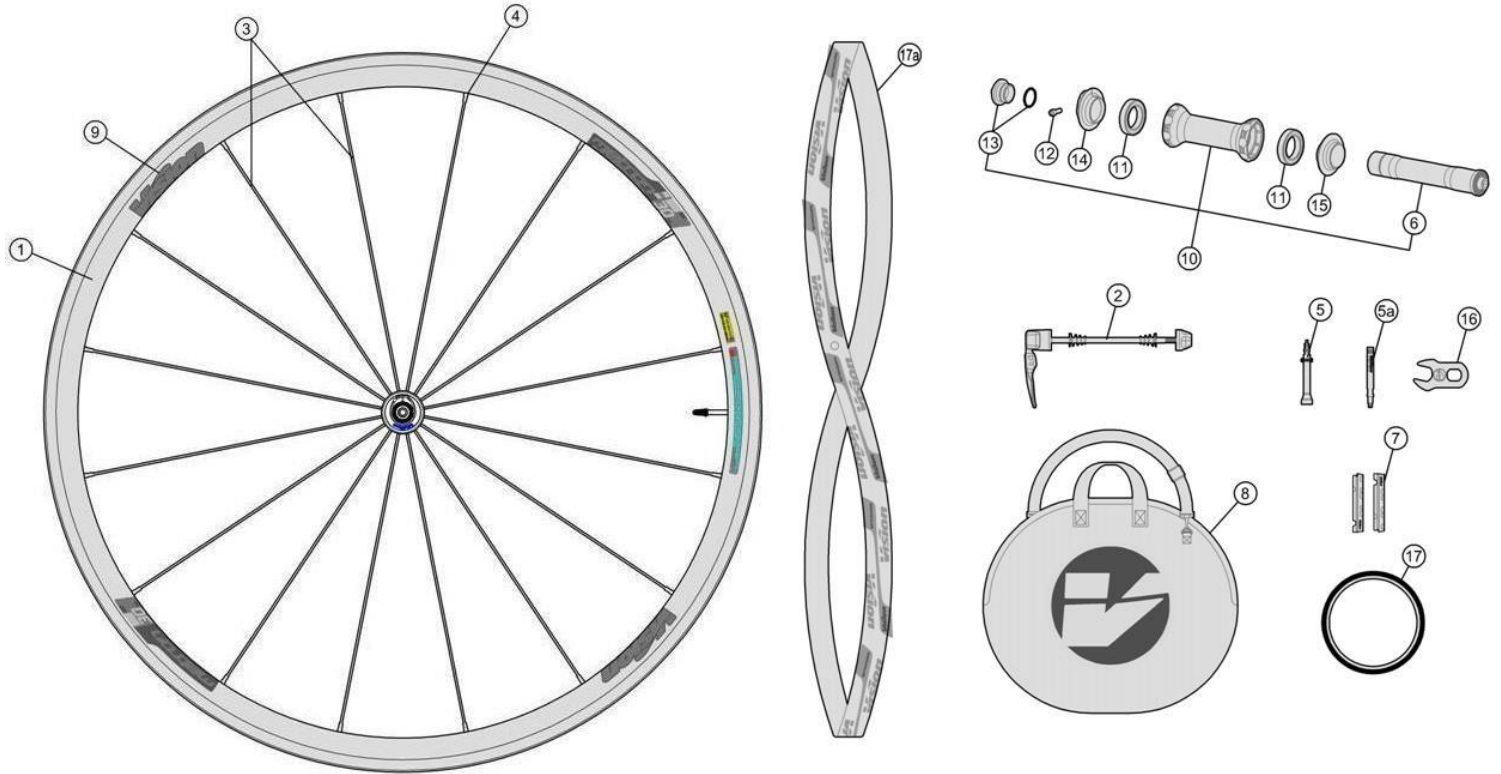

Full Carbon 30mm depth rim; P.R.A. hub with Direct Pull spokes

**710-0122191030** SC30 RB CH-TL SMN

**710-0122196030** SC30 RB CH-TL XDR

Item No.	FSA Code No.	Description	Notes
1	725-0127007030	RM175A Front Rim Clincher Tubeless	Rim Sticker Kit not included
2	750-0012101010	QR-93 Vision Quick Release – 114mm	
3	SPK-MTR30SL-A9	SPOKE KIT SC30 RB INOX w/NIPPLE	
4			
5	752-0670000000	E0706A Valve Extender – 50mm	For Tubeless rim120
6	752-0310000010	ME175 Front Hub Axle	
7	405-0016000170	E0065 Brake Pad Kit – For Carbon Rims	Shimano brake block holders
8	752-9003	E0169 Vision Wheel Bag	
9	752-0638000001	ZJWH0574 Rim Sticker Metron 30 Tubeless	★For Tubeless rim
10	752-0615007011	U1122 Front Hub Assembly	Include Chromoly Steel Bearings
11	752-0631000000	MR216 Chromoly Steel Bearings	
12	752-6590	ML347 Adjustment Collar Bolt	
13	752-0153000010	MW278 Front Hub End Cap + MS251 O-ring	
14	752-0314000010	MW279 Front Preload Adjustment Collar	Black with Vision logo
15	752-0461000010	MW062 Unthreaded Collar	Black with Vision logo
17	752-0580000110	ME309 Tubeless Rim Tape Vision Logo 25mmx8M	