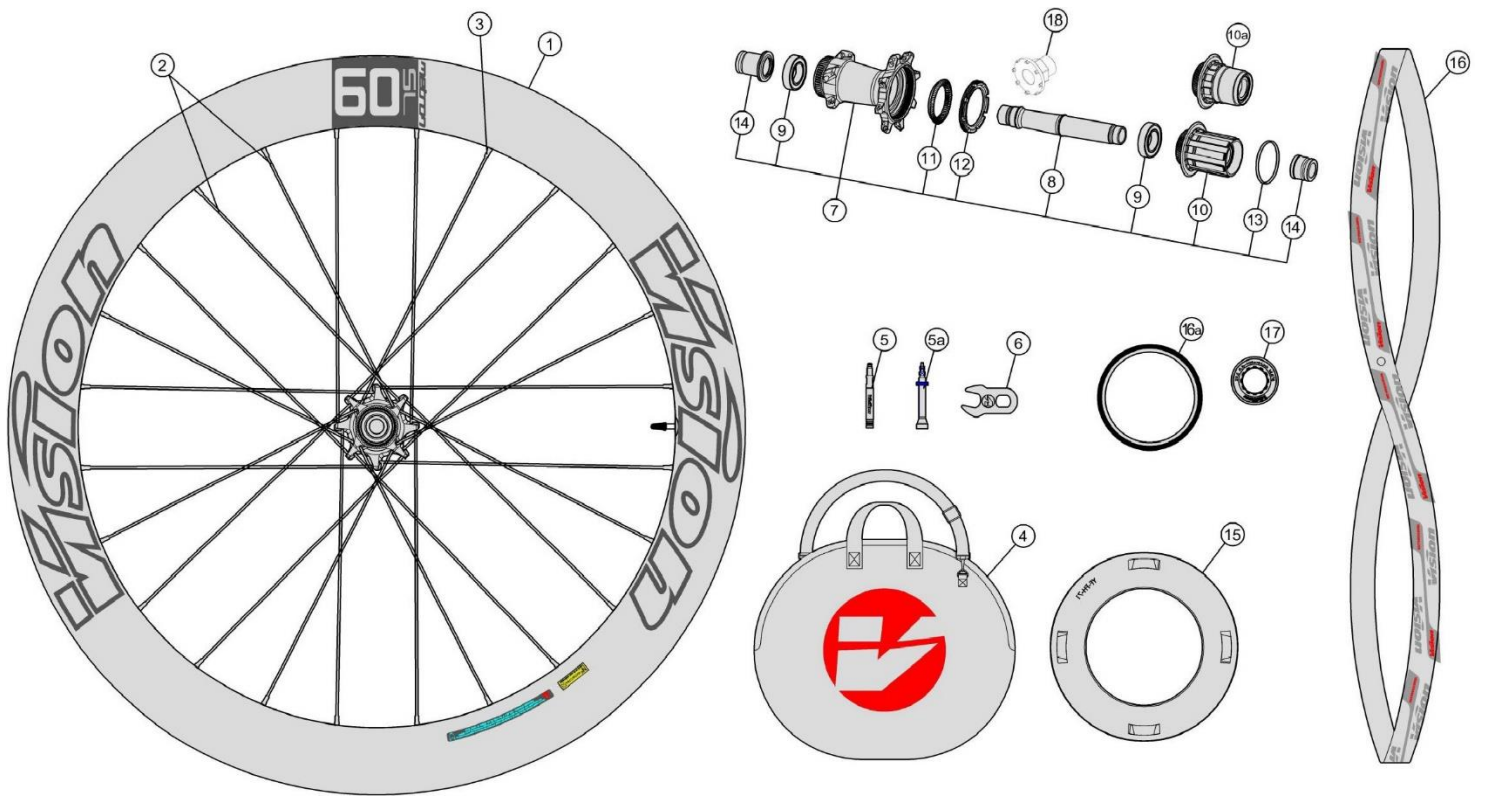

Full carbon 60mm section rim; Power Ratchet System hubs with direct pull spokes; both tubular and clincher available

**710-0152231030** METRON60 DB-CL CH-TL SMN

**710-0152236030** METRON60 DB-CL CH-TL XDR

**710-0153231030** METRON60 DB-CL TUB SMN

**710-0153236030** METRON60 DB-CL TUB XDR

Item No.	FSA Code No.	Description	Notes
1	725-0155006030	RM214A Front Rim Tubular	
2	SPK-MTR60DBB1	SPOKE KIT METRON 60	
3			
4	752-9003OE	E0169 Vision Wheel Bag	
5	752-0988000010	E0747C Aluminum Valve Extender-60L	For Tubular
6	752-5126	E0310 Valve Extender Wrench	For Tubular
7	752-0819006970	U1149 Power Ratchet System Front Hub Assembly	TA12 Configuration
8	752-0633000000	MR039 Steel Bearings x2pcs	
9	752-0963000000	MW096 Sleeve for Front Hub Assembly	
10	752-0897000010	EL395 Front Hub End Caps - TA12 Configuration	
11	752-0902000010	ML678 Center Lock external lock ring	Conver to 6B compatible

★Optional Parts

Item No.	FSA Code No.	Description	Notes
1a	725-0153006030	RM213A Front Rim Clincher (Tubeless) - 21H	Rim Sticker Attached
5a	752-0670000005	E0706G Aluminum Valve Extender-80L	For Tubeless 60mm section rim
10a	752-0848000750	EL391 Front Hub End Caps - TA15 Configuration	
12a	752-1006	MS289 Rim Tape Vision Logo 700C W21 xT0.5mm	For Tubular rim
12b	752-0580000110	ME309 Rim Tape Vision logo 25mmx8M	For Clincher (Tubeless)

★Optional Parts

Item No.	FSA Code No.	Description	Notes
1a	725-0153002030	RM213B Rear Rim Clincher (Tubeless)	Rim Sticker attached
5a	752-0670000005	E0706G Aluminum Valve Extender-80L	For Tubeless 60mm section rim
7a	752-0935002970	U5149 Power Ratchet System Rear Hub Assembly	SRAM XDR 12S Compatible
10a	752-0938000010	EL402 Freehub Assembly	SRAM XDR 12S Compatible
16a	752-1006	MS289 Rim Tape for Tubular rim	Vision Logo 700C W21 xT0.5mm
16b	752-0580000110	ME309 Rim Tape for Clincher (Tubeless)	Vision logo 25mmx8M
17a	752-0902000010	ML678 Center Lock external lock ring	Conver to 6B compatible
18a	752-0918000520	E0791 Power Ratchet System Disassembly Tool	