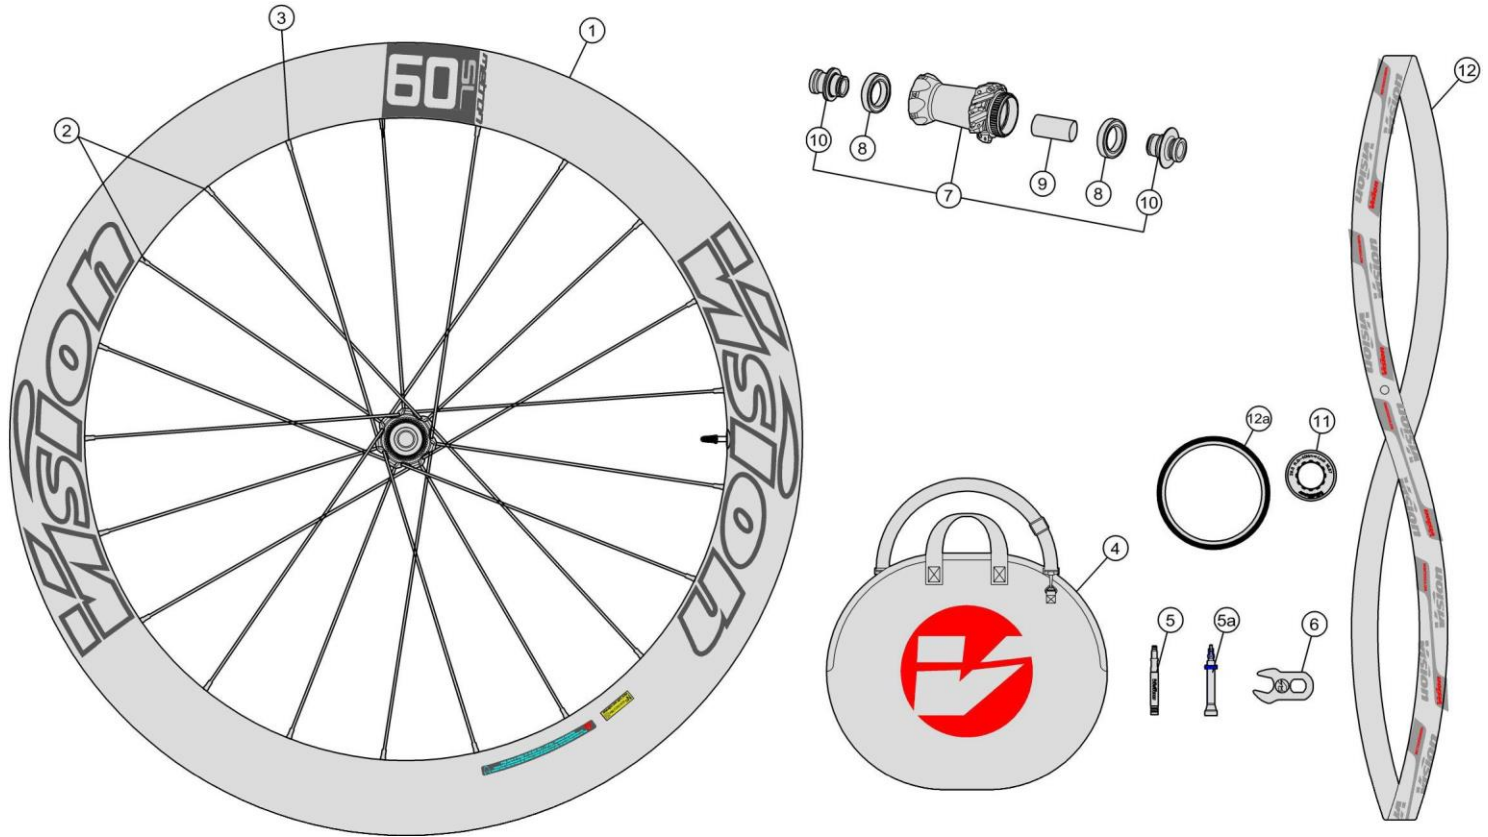

Full carbon 60mm section rim; Power Ratchet System hubs with direct pull spokes; both tubular and clincher available

**710-0152231030** METRON60 DB-CL CH-TL SMN

**710-0152236030** METRON60 DB-CL CH-TL XDR

**710-0153231030** METRON60 DB-CL TUB SMN

**710-0153236030** METRON60 DB-CL TUB XDR

Item No.	FSA Code No.	Description	Notes
1	725-0155006030	RM214A Front Rim Tubular	
2	SPK-MTR60DBB1	SPOKE KIT METRON 60	
3			
4	752-9003OE	E0169 Vision Wheel Bag	
5	752-0988000010	E0747C Aluminum Valve Extender-60L	For Tubular
6	752-5126	E0310 Valve Extender Wrench	For Tubular
7	752-0819006970	U1149 Power Ratchet System Front Hub Assembly	TA12 Configuration
8	752-0633000000	MR039 Steel Bearings x2pcs	
9	752-0963000000	MW096 Sleeve for Front Hub Assembly	
10	752-0897000010	EL395 Front Hub End Caps - TA12 Configuration	
11	752-0902000010	ML678 Center Lock external lock ring	Conver to 6B compatible

★Optional Parts

Item No.	FSA Code No.	Description	Notes
1a	725-0153006030	RM213A Front Rim Clincher (Tubeless) - 21H	Rim Sticker Attached
5a	752-0670000005	E0706G Aluminum Valve Extender-80L	For Tubeless 60mm section rim
10a	752-0848000750	EL391 Front Hub End Caps - TA15 Configuration	
12a	752-1006	MS289 Rim Tape Vision Logo 700C W21 xT0.5mm	For Tubular rim
12b	752-0580000110	ME309 Rim Tape Vision logo 25mmx8M	For Clincher (Tubeless)

★Optional Parts

Item No.	FSA Code No.	Description	Notes
1a	725-0153002030	RM213B Rear Rim Clincher (Tubeless)	Rim Sticker attached
5a	752-0670000005	E0706G Aluminum Valve Extender-80L	For Tubeless 60mm section rim
7a	752-0935002970	U5149 Power Ratchet System Rear Hub Assembly	SRAM XDR 12S Compatible
10a	752-0938000010	EL402 Freehub Assembly	SRAM XDR 12S Compatible
16a	752-1006	MS289 Rim Tape for Tubular rim	Vision Logo 700C W21 xT0.5mm
16b	752-0580000110	ME309 Rim Tape for Clincher (Tubeless)	Vision logo 25mmx8M
17a	752-0902000010	ML678 Center Lock external lock ring	Conver to 6B compatible
18a	752-0918000520	E0791 Power Ratchet System Disassembly Tool	