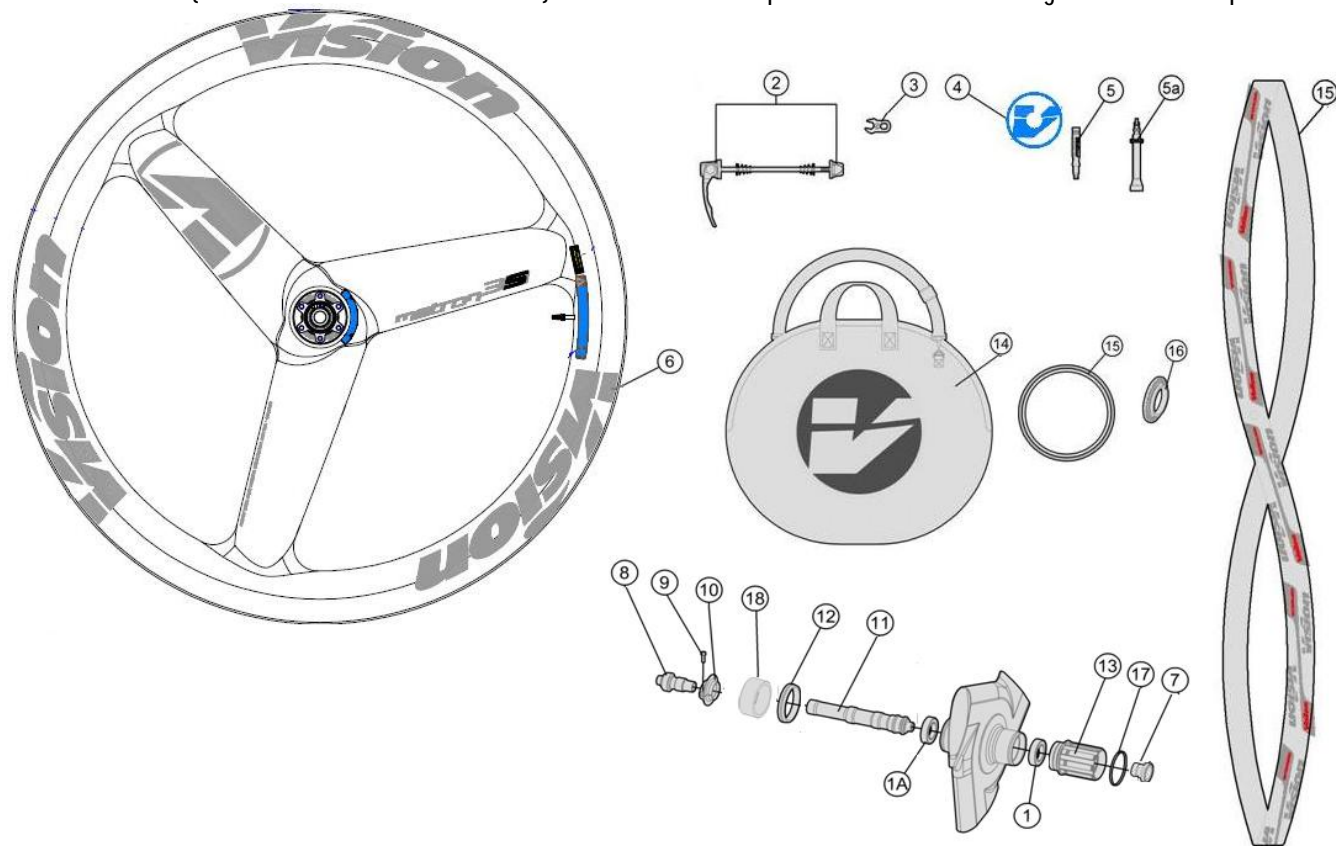

1. WH7590001ADEHY1 WH759{WH-VT-833TU/DB/X12/S} Rear WH Metron 3-spoke DB-6B Tubular X12 configuration
   WH9590001ADEHY1 WH959{WH-VT-833TU/DB/X12/XDR} Rear WH Metron 3-spoke DB-6B Tubular X12 configuration XDR compatible
   WH7600001ADEHY1 WH760{WH-VT-833CHTL/DB/X12/S} Rear WH Metron 3-spoke DB-6B CHTL X12 configuration
   WH9600001ADEHY1 WH960{WH-VT-833CHTL/DB/X12/XDR} Rear WH Metron 3-spoke DB-6B CHTL X12 configuration XDR compatible
   WH7670001ADEHY1 WH767{WH-VT-833TU/DB-CL/X12/S} Rear WH Metron 3-spoke DB-CL Tubular X12 configuration
   WH9670001ADEHY1 WH967{WH-VT-833TU/DB-CL/X12/XDR} Rear WH Metron 3-spoke DB-CL Tubular X12 configuration XDR compatible
   WH7610001ADEHY1 WH761{WH-VT-833CHTL/DB-CL/X12/S} Rear WH Metron 3-spoke DB-CL CHTL X12 configuration
   WH9610001ADEHY1 WH961{WH-VT-833CHTL/DB-CL/X12/XDR} Rear WH Metron 3-spoke DB-CL CHTL X12 configuration XDR compatible

Item No.	FSA Code No.	Description	Notes
1	752-0653000001	MR217+MR219 Steel Bearings	For Centerlock rotor mount
2	750-0012206010	QR-93 Vision Quick Release - 151mm	For rear wheel
3	752-5126	E0310 Valve Extender Wrench	For Tubular
4	75200107000000	ZJWH0360 Valve Cover	
5	752-5123N	E0282A Aluminum Valve Extender-45L	For Tubular 55mm section rim★
6	752-0869000000	ZJWH0578 Rim Sticker Kit Vision Metron 3S+V black gray	For Tubular 55mm section rim★
7	752-0697000010	MW536 Rear Hub End Cap - Drive side	For X12 configuration ★
8	752-0696000010	MW535 Rear Hub End Cap - Non-drive side	For X12 configuration★
9	752-0672000050	MW537 Preload Adjustment Collar – Rear	
10	752-6590	ML347 Adjustment Collar Bolt	
11	752-0562000011	ME274 Rear Hub Axle	
12	752-0671000010	MW522 Washer for Hub DB-CL	
13	752-0648000000	EL333 Freehub Assembly - Shimano Compatible	6-Bolt & Centerlock (with bearings) ★
14	752-9003	E0169 Vision Wheel Bag	
17	752-0072000010	MW322 10 Speed Cassette Spacer	★SHIMANO compatible
18	752-0673000010	MW539 Rear hub spacer 9.2mm	

★Optional Parts

Item No.	FSA Code No.	Description	Notes
5a	752-0670000002	E0706C Aluminum Valve Extender-70L	For Tubeless 55mm section rim
6	752-0979000000	ZJWH0576 Rim Sticker Kit Vision Metron 3S+V black gray	For Tubeless 55mm section rim
7a	752-0150000000	MW405 Rear Hub End Cap - Drive side	For QR configuration
8a	752-0694000010	MW525 Front & Rear Hub End Cap - Drive side	For QR configuration
13a	752-0712000010	EL346 Freehub Assembly - SRAM XDR 12S Compatible	6-Bolt & Centerlock (with bearings)
15	752-1006	MS289 Rim Tape for Tubular rim	Vision Logo 700C W21 xT0.5mm
15	752-0580000110	ME309 Rim Tape for Clincher (Tubeless)	Vision logo 25mmx8M
16	752-0741000010	ML656B Center Lock external lock ring	For Centerlock rotor mount