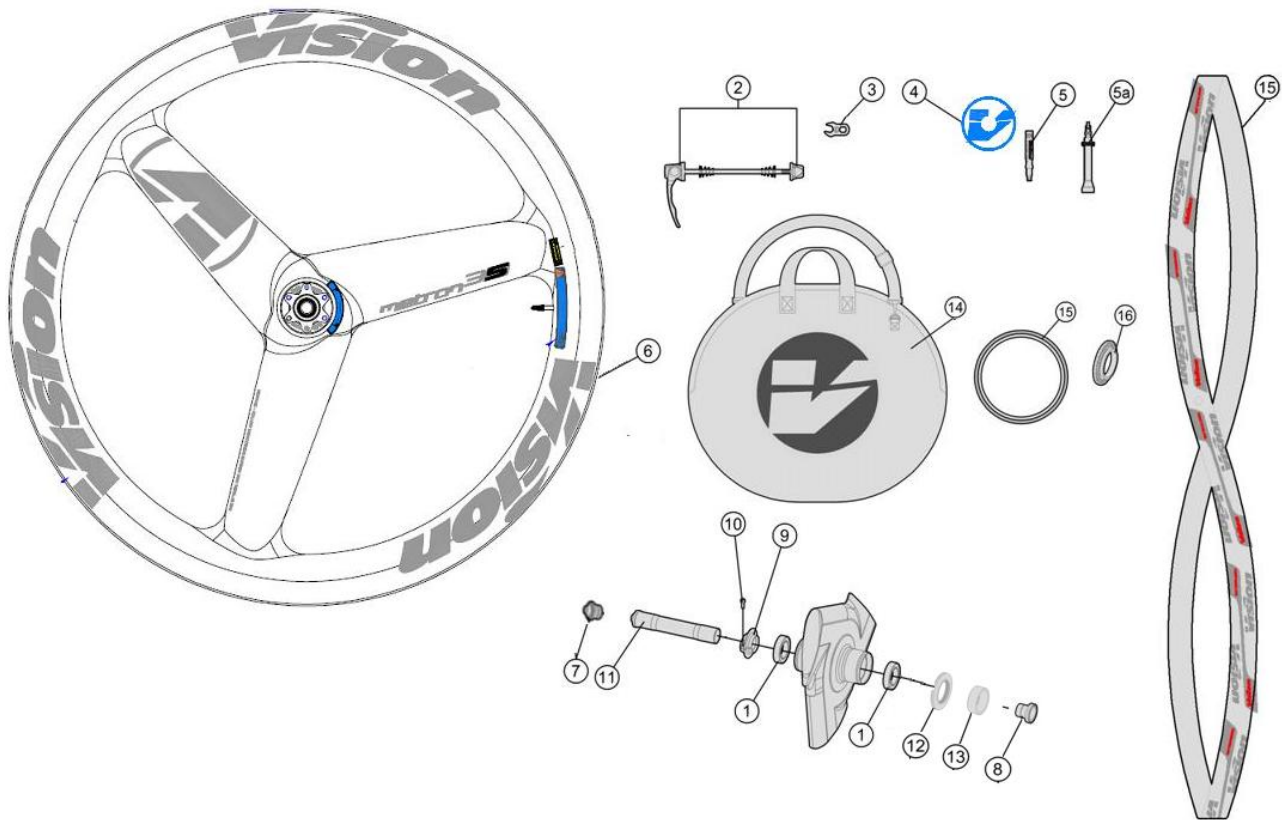

Full carbon 55mm section rim; New extra light P.R.A. hubs 3 Carbon Bladed spokes

WH6590001ADEHY1 WH659{WH-VT-833TU/DB/TA12/F} Front WH Metron 3-Spoke DB-6B Tubular TA12 configuration
 WH6600001ADEHY1 WH660{WH-VT-833CHTL/DB/TA12/F} Front WH Metron 3-Spoke DB-6B CHTL TA12 configuration
 WH6670001ADEHY1 WH667{WH-VT-833TU/DB-CL/TA12/F} Front WH Metron 3-Spoke DB-CL Tubular TA12 configuration
 WH6610001ADEHY1 WH661{WH-VT-833CHTL/DB-CL/TA12/F} Front WH Metron 3-Spoke DB-CL CHTL TA12 configuration

Item No.	FSA Code No.	Description	Notes
1	752-0633000000	MR039 Steel Bearings	
2	750-0012101010	QR-93 Vision Quick Release - 114mm	For front wheel
3	752-5126	E0310 Valve Extender Wrench	For Tubular
4	75200107000000	ZJWH0360 Valve Cover	
5	752-5123N	E0282A Aluminum Valve Extender-45L	For Tubular 55mm section rim★
6	752-0869000000	ZJWH0578 Rim Sticker Kit Vision Metron 3S+V black gray	For Tubular 55mm section rim★
7	752-0702000010	MW581 Front Hub End Cap - Drive side	For TA12 configuration ★
8	752-0701000010	MW580 Front Hub End Cap - Non-drive side	For TA12 configuration★
9	752-0699000050	MW578 PRA Adjustment Collar	For TA12 / QR configuration★
10	752-6590	ML347 Adjustment Collar Bolt	
11	752-0565000010	ME242 Front Hub Axle	For TA12 / QR configuration★
12	752-0671000010	MW522 Washer for Hub DB-CL	
13	752-0692000010	MW523 Front Hub Spacer 7.8mm	
14	752-9003	E0169 Vision Wheel Bag	