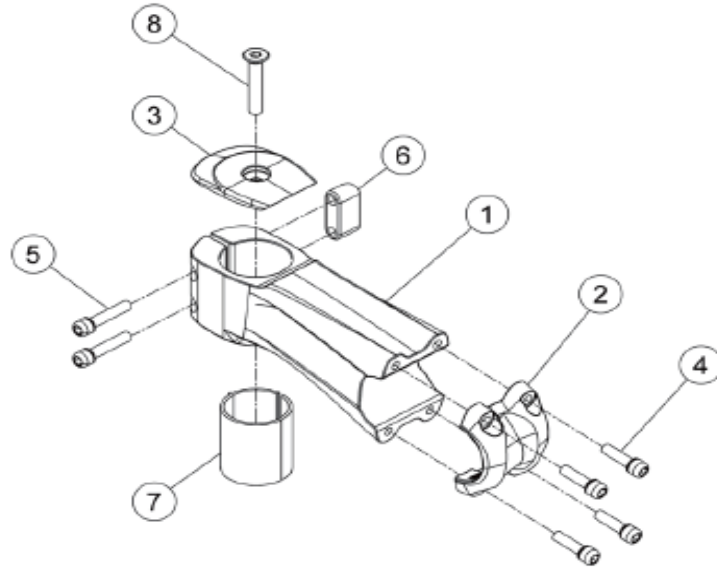

> MW139 Shim to adapt Ø31.8mm stem to Ø28.6mm steer tube.

Item No.	FSA Code No.	Description	Notes
1	X	Stem Body T1160	
2	67000351000050	Stem Face Plate, T2077	Vision metron decal
3	67000352000050	Stem Top Cover, T2084	Vision Metron decal
8	16000094000300	Bolt Black M6x1.0Px35L, ML283	
4		Bolt M5x0.8Px18L, ML061	4 PCS M5x0.8Px18L
5	670-0288000150	ML597+ MW662 Steerer Clamp Kit	
6			
7	175-0003000050	Adapor Sleeve 1-1/4"-1-1/8" SB Black, MW139	