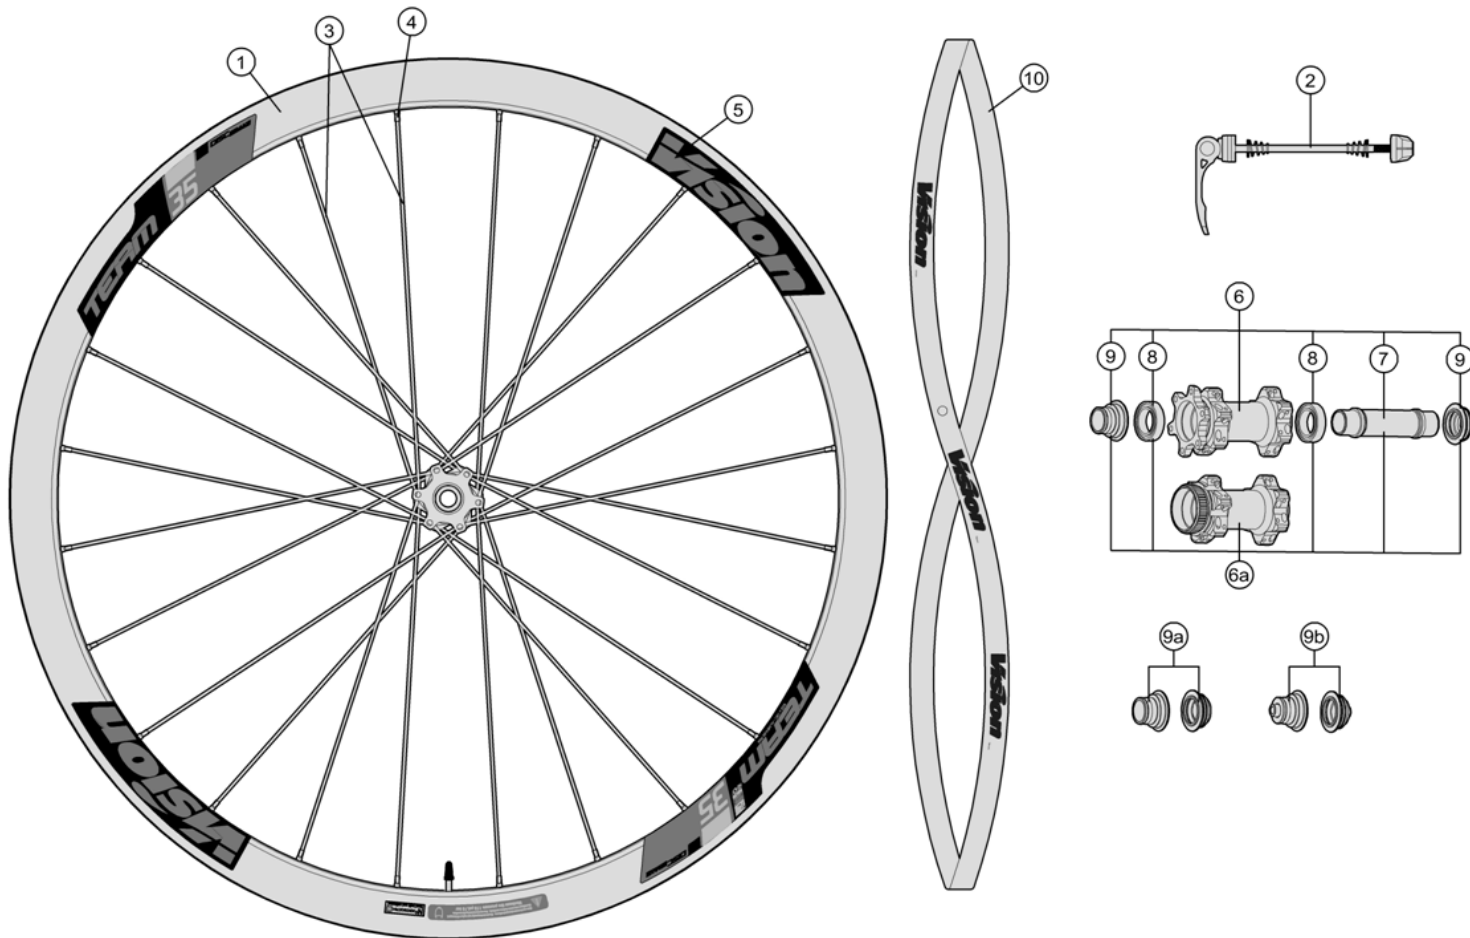

## Team 35 Clincher TL Disc ISO 6-Bolt WH-VT-339CHTL/DB Team 35 Clincher TL Disc Centerlock WH-VT-339 CHTL/DB-CL

Alloy 35mm Section Tubeless Rim, New extra light hubs for direct pull spokes

710-0102053442 WH109{WH-VT-339CHTL/DB/TA12/F} Team 35 Clincher TL Disc Front TA12 configuration w/TA15/QR caps

710-0095053444 WH185{WH-VT-339CHTL/DB-CL/TA12/F} Team 35 Clincher TL Disc Centerlock Front TA12 configuration w/TA15/QR caps

Item No.	FSA Code No.	Description	Notes
1	725-0132002440	RM167A Front Rim Clincher - 24H (Rim Sticker Kit not included)	Black braking surface
2	752-0010101010	QR-25 Quick Release - 114mm	Vision Logo
3	748-0031050520	SK059B Spokes Kit 284mm x5 pcs	Drive side
	748-0031024520	SK059A Spokes Kit 282mm x5 pcs	Non drive side
4	752-0178000020	ML519 Silver Brass Nipple Kit x5 pcs	
5	752-0755000000	ZJWH0621 Rim Sticker Kit - Vision Team 35 DB Black	Black graphics
6	752-0756002010	U1139 Front Hub Assembly- TA12 Configuration	★6-Bolt rotor mount
7	752-0794000000	ME377 Front Hub Axle	
8	752-0323000000	MR018 Steel Bearings	
9	752-0522000011	MW632 Front Hub End Caps for TA12 Configuration	6-Bolt & Centerlock rotor mount
10	752-0188000470	MS328 Vision Rim Tape for Clincher Rim- Red	Vision logo 700C W22 xT0.5mm