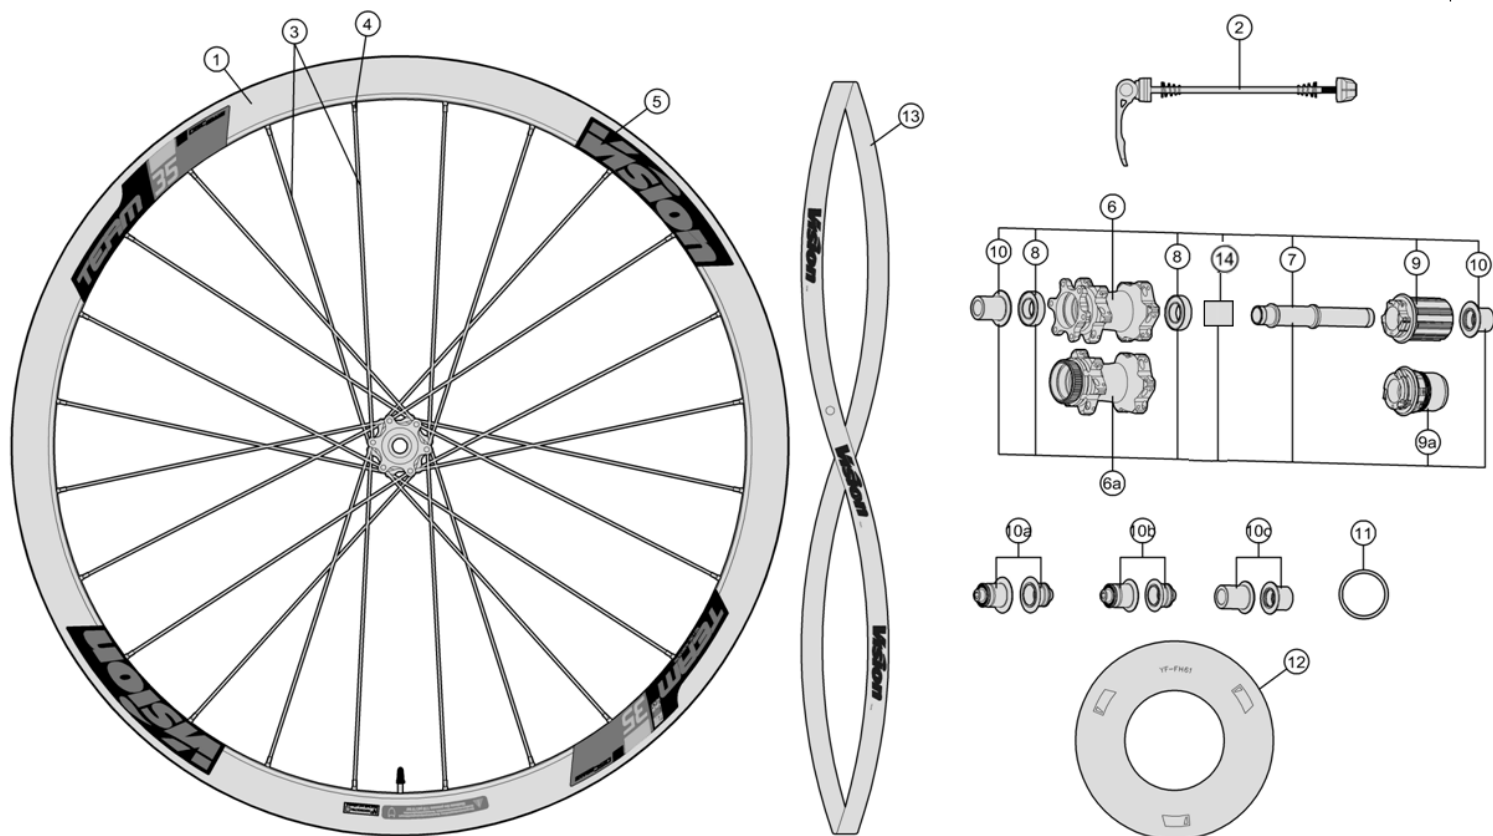

710-0102054441 WH209{WH-VT-339CHTL/DB/X12/S/R} Team 35 Clincher TL Disc Rear SMN 11S X12 configuration w/QR caps
710-0095054444 WH285{WH-VT-339CHTL/DB-CL/X12/S/R} Team 35 Clincher TL Disc Centerlock Rear SMN 11S X12 configuration w/QR caps
710-0102058441 WH409{WH-VT-339CHTL/DB/X12/XDR/R} Team 35 Clincher TL Disc Rear XDR 11S X12 configuration w/QR caps
710-0095058444 WH485{WH-VT-339CHTL/DB-CL/X12/XDR/R} Team 35 Clincher TL Disc Centerlock Rear XDR 12S X12 configuration w/QR caps

Item No.	FSA Code No.	Description	Notes
1	725-0132002441	RM167B Rear Rim Clincher - 24H (Rim Sticker Kit not included)	Black braking surface
2	752-0010206011	QR-25 Quick Release - 151mm	Vision Logo
3	748-0031024520	SK059A Spokes Kit 282mm x5 pcs	Drive side
	748-0031050520	SK059B Spokes Kit 284mm x5 pcs	Non-drive side
4	752-0178000020	ML519 Silver Brass Nipple Kit x5 pcs	
5	752-0755000000	ZJWH0621 Rim Sticker Kit - Vision Team 35 DB Black	Black graphics
6	752-0758002010	U2139 Rear Hub Assembly - Shimano Compatible X12 Configuration	★6-Bolt rotor mount
7	752-0798000010	ME378 Rear Hub Axle	6-bolt & Centerlock rotor mount
8	752-0108000000	MR191 Steel Bearings	
9	752-0796000790	EL368 Freehub Assembly - Shimano Compatible (includes bearing)	6-bolt & Centerlock rotor mount
10	752-0791000010	MW133 Rear Hub End Caps for X12 Configuration	★6-bolt & Centerlock rotor mount
11	752-0072000010	MW322 10 Speed Cassette Spacer	Shimano N10/11
12	752-0130000000	W1020 Vision Wheelset Spoke Protector	
13	752-0188000470	MS328 Vision Rim Tape for Clincher Rim- Red	Vision logo 700C W22 xT0.5mm
14	752-0808000790	MW315 Rear Hub Spacer	

★ Optional Parts

Item No.	FSA Code No.	Description	Notes
6	752-0758002011	U2139 Rear Hub Assembly - Shimano Compatible QR Configuration	6-Bolt rotor mount
	752-0759002010	U2140 Rear Hub Assembly - Shimano Compatible X12 Configuration	Centerlock rotor mount
	752-0759002011	U2140 Rear Hub Assembly - Shimano Compatible QR Configuration	Centerlock rotor mount
6a	752-0760002010	U5139 Rear Hub Assembly - SRAM XDR 12S Compatible X12 Configuration	6-Bolt rotor mount
	752-0760002011	U5139 Rear Hub Assembly - SRAM XDR 12S Compatible QR Configuration	6-Bolt rotor mount
	752-0761002010	U5140 Rear Hub Assembly - SRAM XDR 12S Compatible X12 Configuration	Centerlock rotor mount
	752-0761002011	U5140 Rear Hub Assembly - SRAM XDR 12S Compatible QR Configuration	Centerlock rotor mount
9a	752-0797000790	EL369 Freehub Assembly - SRAM XDR 12S Compatible (includes bearing)	6-bolt & Centerlock rotor mount
10a	752-0790000010	MW132 Rear Hub End Caps for QR Configuration	6-bolt & Centerlock rotor mount
10b	752-0792000010	MW134 Rear Hub End Caps for QR Configuration	SRAM XDR 12S Compatible
10c	752-0793000010	MW135 Rear Hub End Caps for X12 Configuration	SRAM XDR 12S Compatible