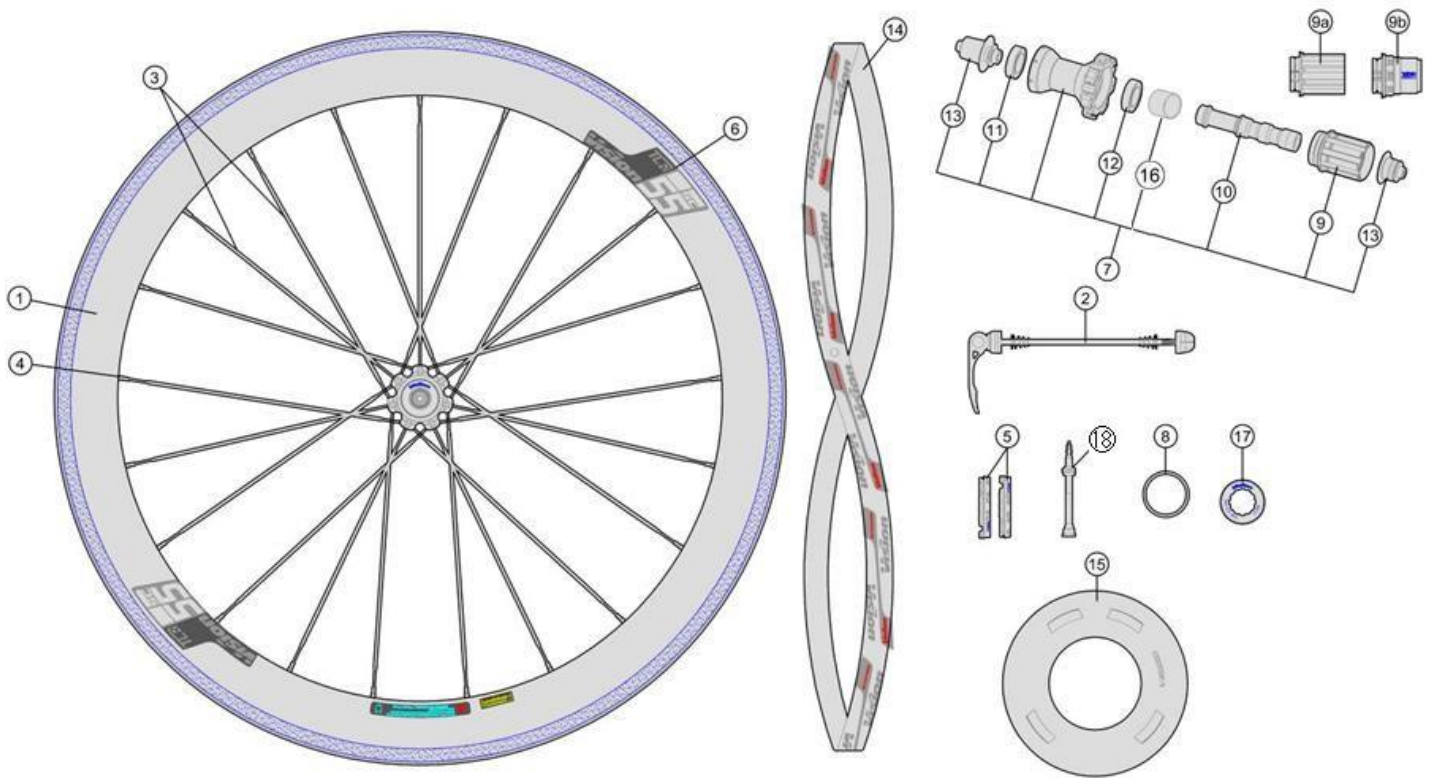

Item No.	FSA Code No.	Description	Notes
1	725-0095006030	RM135B Rear Rim Clincher	Rim Sticker Kit not included
2	750-0010310010	Alloy QR-25 Black 112+146 mm w/Logo	★
3	SPK-SC40DBA0	SPOKE KIT SC40 DB INOX Flat 2 276mm w/NIPPLE	For Vision SC 40
4			
3	SPK-SC40RBB1	SPOKES KIT SC40 RB INOX 2/1.5/2 272/275mm w/NIPPLE	
4			
5	405-0016000170	E0065 Brake Pad Kit – For Carbon Rims	Shimano/Sram brake block holders
6	75200749000000	ZJWH0656 Rim Sticker Kit Vision TL SC 40	For Vision SC 40
7	75200236006010	U2081 Rear Hub Assembly - Shimano Compatible	★Include Chromoly Steel Bearing
8	752-0072000010	MW322 11 Speed Cassette Spacer	Shimano N10/11
9	752-0304000062	EL272 Freehub Assembly - Shimano Compatible	★Include Chromoly Steel Bearings
10	752-0719000010	ME357 Axle for Rear hub U2081	
11	752-0633000000	MR200 Steel Bearings - Non-Drive Side	
12	752-6514CWSP	MR028 Steel Bearings - Drive Side	
13	75200569000010	MW633 End cap Kit - Shimano Compatible	
14	75200188000470	MS289 Vision Rim Tape for Clincher Rim	
15	75200130000000	W1089 Vision Wheelset Spoke Protector	
16	75200683000000	MW022 Rear Hub Spacer	

★Optional Parts

Item No.	FSA Code No.	Description	Notes
7a	752-0316006010	U3082 Rear Hub Assembly - Campagnolo Compatible	Include Chromoly Steel Bearing
	75200724006010	U5081 Rear Hub Assembly - SRAM XDR Compatible	Include Chromoly Steel Bearing
9a	752-0317000063	EL276 Freehub Assembly - Campagnolo Compatible	Include Chromoly Steel Bearings
9b	752-0722000020	EL347 Freehub Assembly - SRAM XDR Compatible	Include Chromoly Steel Bearing
18	752-0670000001	E0706B Valve Extender – 60L	For Vision SC 40 Tubeless rim