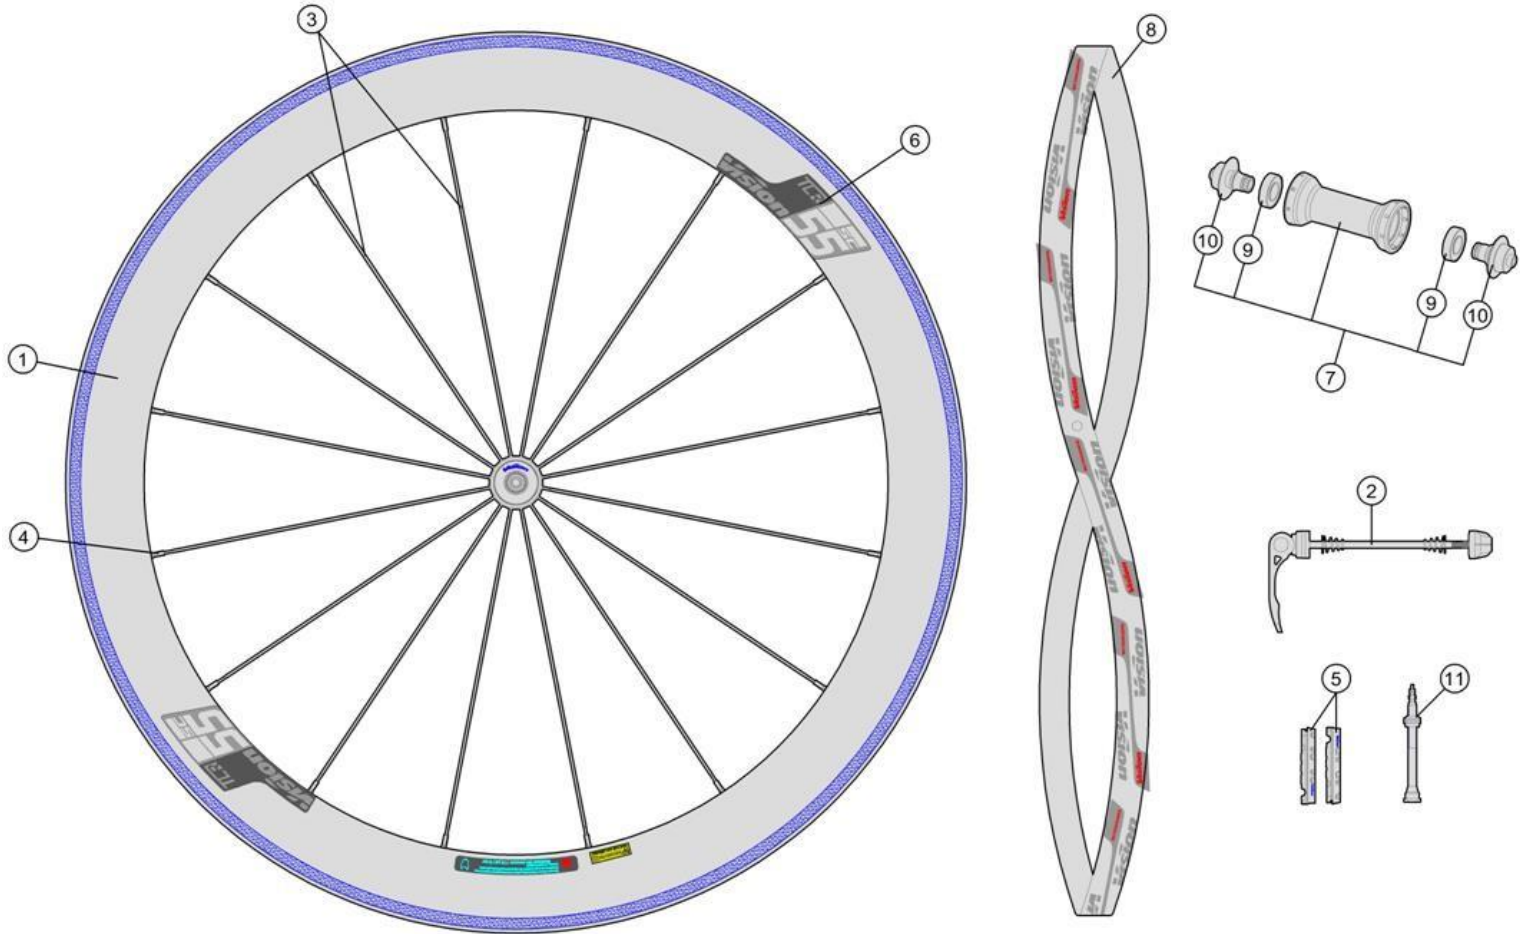

UD carbon clincher rim ; Non-P.R.A. hubs for Direct pull spokes

710-0089191030 SC40 RB CH-TL SMN

710-0089196030 SC40 RB CH-TL XDR

Item No.	FSA Code No.	Description	Notes
1	725-0095007030	RM135A Front Rim Clincher	Rim Sticker Kit not included
2	750-0010310010	Alloy QR-25 Black 112+146 mm w/Logo	
3	SPK-SC40DBA0	SPOKE KIT SC40 DB INOX Flat 2 276mm w/NIPPLE	For Vision SC 40
4			
3	SPK-SC40RBB1	SPOKES KIT SC40 RB INOX 2/1.5/2 272/275mm w/NIPPLE	
4			
5	405-0016000170	E0065 Brake Pad Kit – For Carbon Rims	Shimano/Sram brake block holders
6	75200749000000	ZJWH0656 Rim Sticker Kit Vision TL SC 40	For Vision SC 40
7	752-0235007010	U1081 Front Hub Assembly	Vision Logo
8	752-1006	MS289 Vision Rim Tape for Clincher Rim	Vision Logo 700C W21 xT0.5mm
9	752-0307000000	MR021 Steel Bearings	
10	752-0373000190	MW575 Front Hub End Caps	Black with Vision logo