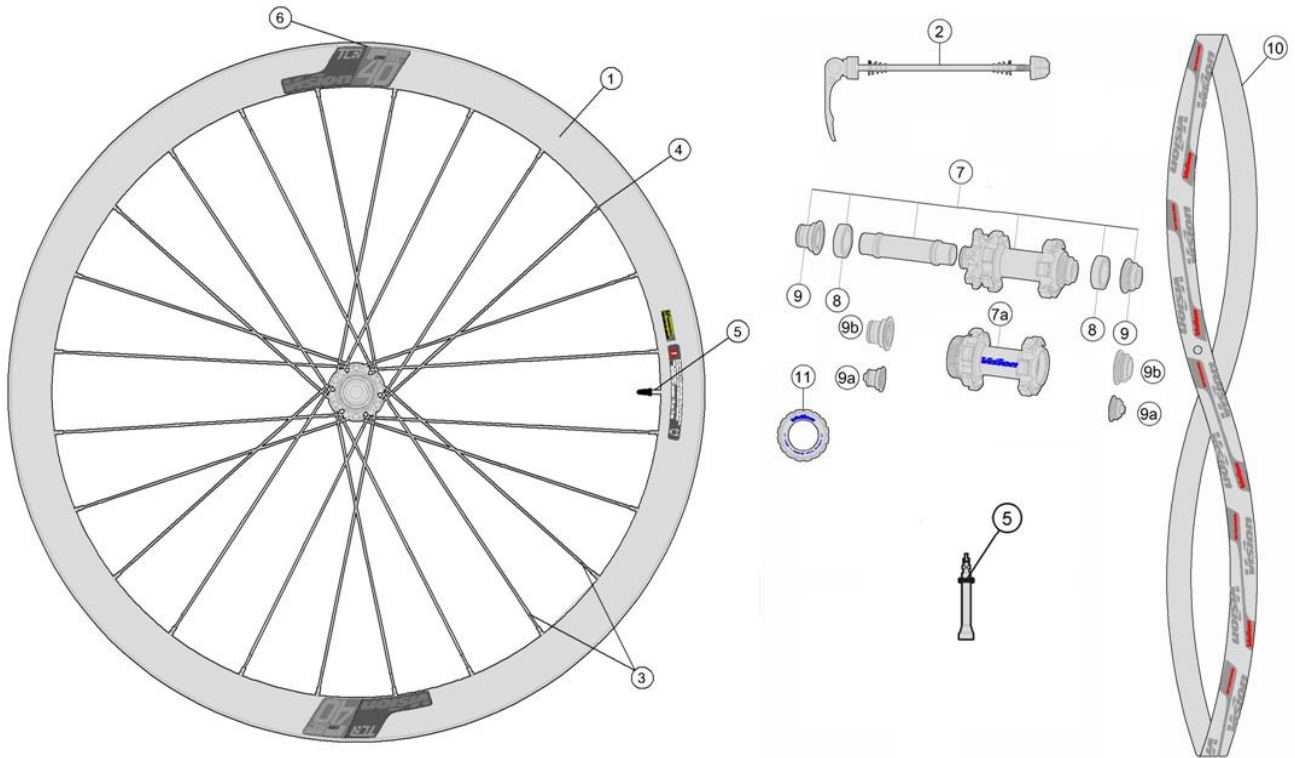

UD carbon clincher rim ; Non-P.R.A. hubs for Direct pull spokes

- 710-0105053030 WH134{WH-VT-641CHTL/DB/TA12/F} SC 40 Front Wheel Clincher (Tubeless) 6-Bolt Rotor Mount TA configuration
- 710-0092053030 WH673{WH-VT-641CHTL/DB-CL/TA12/F} SC 40 Front Wheel Clincher (Tubeless) Centerlock TA configuration
- 710-0108053030 WH135{WH-VT-656CHTL/DB/TA12/F} SC 55 Front Wheel Clincher (Tubeless) 6-Bolt Rotor Mount TA configuration
- 710-0091053030 WH675{WH-VT-656CHTL/DB-CL/TA12/F} SC 55 Front Wheel Clincher (Tubeless) Centerlock TA configuration

| Item No. | FSA Code No. | Description | Notes |
|----------|----------------|---|---|
| 1 | 725-0098002030 | RM140A Front Rim Clincher (Tubeless) - 24H x 55mm depth | Rim Sticker Kit not included ★ |
| 3 | SPK-SC55DBA0 | SPOKES KIT SC55 DB INOX Flat 2 264/260mm w/NIPPLE | For Vision SC 55 |
| 4 | SPK-SC55DBB1 | SPOKES KIT SC55 DB INOX 2/1.5/2 264/260mm w/NIPPLE | |
| 6 | 75200629000000 | ZJWH0657 Rim Sticker Kit Vision TLR 55 SC DB | Vision SC 55 DB Gray graphic (MY2019) ★ |
| 7 | 752-0453020011 | U1111 Front Hub DB-CL TA12 24H | |
| 8 | 752-0323000001 | Bearing Front Hub (18x28x7) | |
| 9 | 752-0522000010 | MW632 Front Hub End Caps - TA12 Configuration | 6-bolt & Centerlock rotor mount ★ |
| 10 | 75200188000470 | MS289 Vision Rim Tape for Clincher Rim | Vision Logo 700C W21 xT0.5mm |