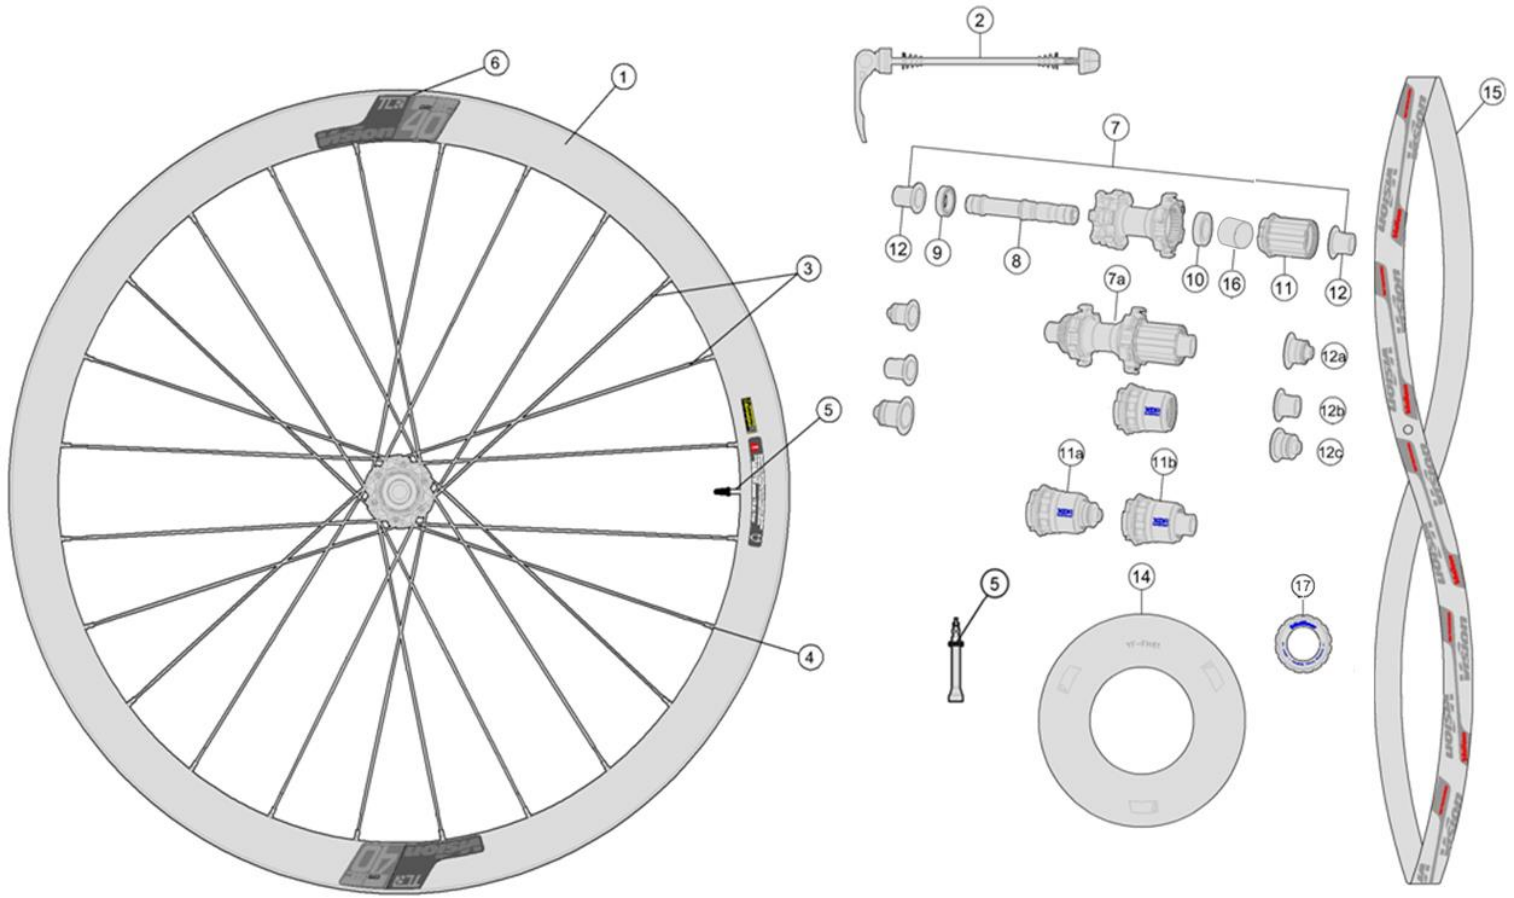

710-0105054030 WH234{WH-VT-641CHTL/DB/X12/S/R} SC 40 Rear Wheel Clincher (Tubeless) 6-Bolt Rotor Mount TA configuration
710-0105058030 WH434{WH-VT-641CHTL/DB/X12/XDR/R} SC 40 Rear Wheel Clincher (Tubeless) 6-Bolt SRAM XDR 12S Compatible
710-0092054030 WH773{WH-VT-641CHTL/DB-CL/X12/S/R} SC 40 Rear Wheel Clincher (Tubeless) Centerlock Rotor Mount TA configuration
710-0092058030 WH973{WH-VT-641CHTL/DB-CL/X12/XDR/R} SC 40 Rear Wheel Clincher (Tubeless) Centerlock SRAM XDR 12S Compatible
710-0108054030 WH235{WH-VT-656CHTL/DB/X12/S/R} SC 55 Rear Wheel Clincher (Tubeless) 6-Bolt Rotor Mount TA configuration
710-0108058030 WH435{WH-VT-656CHTL/DB/X12/XDR/R} SC 55 Rear Wheel Clincher (Tubeless) 6-Bolt SRAM XDR 12S Compatible
710-0091054030 WH775{WH-VT-656CHTL/DB-CL/X12/S/R} SC 55 Rear Wheel Clincher (Tubeless) Centerlock Rotor Mount TA configuration
710-0091058030 WH975{WH-VT-656CHTL/DB-CL/X12/XDR/R} SC 55 Rear Wheel Clincher (Tubeless) Centerlock SRAM XDR 12S Compatible

Item No.	FSA Code No.	Description	Notes
1	725-0098002031	RM140B Rear Rim Clincher (Tubeless) - 24H x 55mm depth	★Rim Sticker Kit not included
3	SPK-SC55DBA	SPOKES KIT SC55 DB INOX Flat 2 264/260mm w/NIPPLE	For Vision SC 55
4		SPOKES KIT SC55 DB INOX 2/1.5/2 264/260mm w/NIPPLE	
3	SPK-SC55DBB1	SPOKES KIT SC55 DB INOX 2/1.5/2 264/260mm w/NIPPLE	Vision SC 55 Gray graphic (MY2019) ★
4		SPOKES KIT SC55 DB INOX 2/1.5/2 264/260mm w/NIPPLE	
6	75200629000000	ZJWH0657 Rim Sticker Kit Vision TLR 55 SC DB	Vision SC 55 Gray graphic (MY2019) ★
7	752-0630002010	U2126 Rear Hub Assembly –Shimano compatible	Centerlock rotor mount, X12 configuration
8	752-0558000010	ME303 Axle for Rear Hub Assembly - 6-Bolt & Centerlock rotor mount	QR /X12 Configuration
9	752-0633000000	Bearing (17287-28x17x7) CW Radial MR219/MR200	For Non-drive side
10	752-6514CWSP	MR028 Steel Bearings (30x17x7)	For Drive side
11	752-0304000062	EL272 Freehub Assembly - Shimano compatible	Include Chromoly Steel Bearings ★
12	752-0525000010	MW637 Rear Hub End Caps - X12 configuration	6-bolt & Centerlock rotor mount Shimano ★
13	752-0072000010	MW322 11 Speed Cassette Spacer	Shimano N10/11
14	752-0130000000	W1020 Vision Wheelset Spoke Protector	
15	752-0061000471	MS289 Vision Rim Tape for Clincher Rim	Vision Logo 700C W21 xT0.5mm
16	752-0806000790	MW199 Rear Hub Spacer