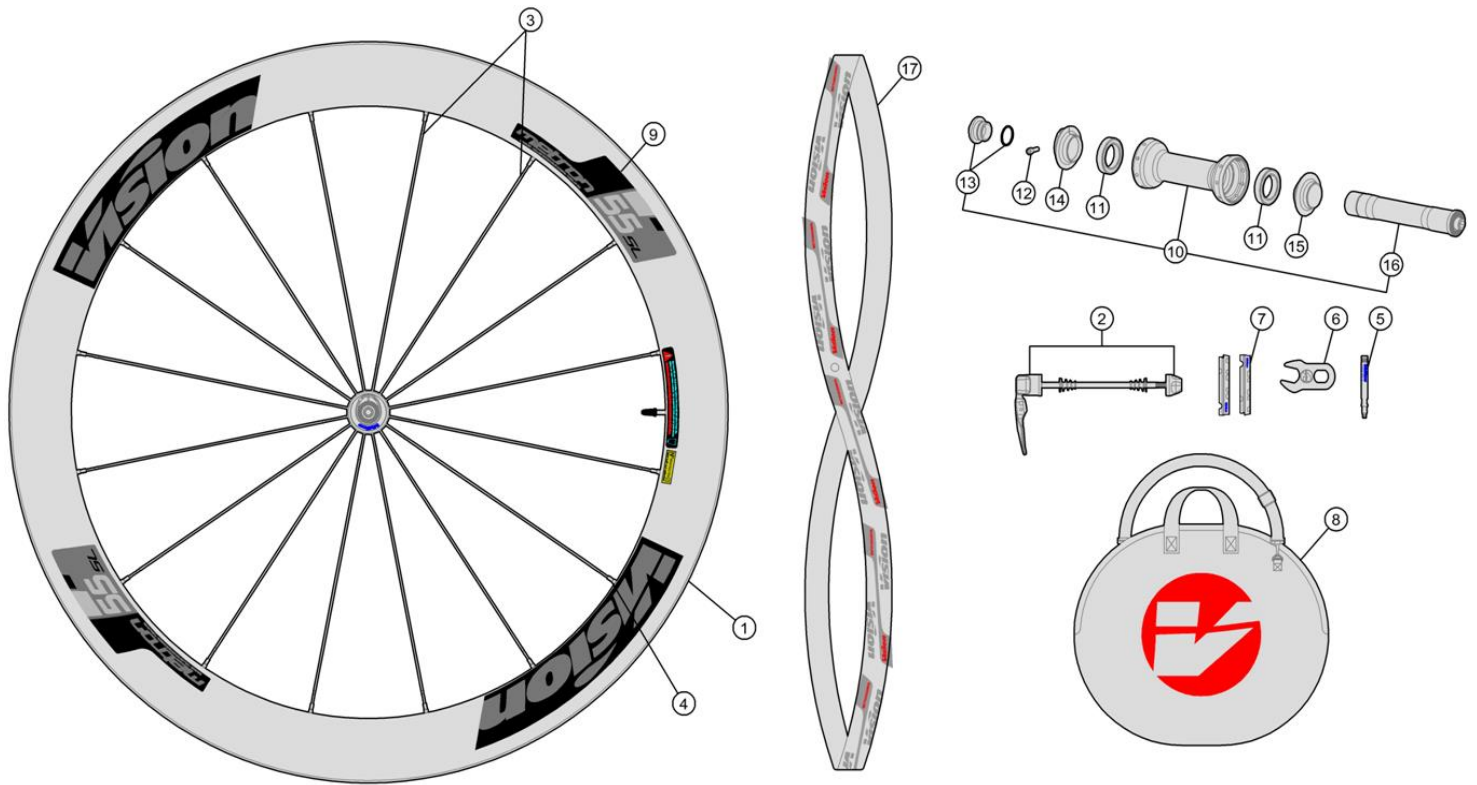

Vision wheelset

Metron 55 Tubular SL WH-VT-855/SL

Metron 55 Clincher SL WH-VT-855CH/SL

Full carbon 55mm section rim; New extra light P.R.A. hubs for Direct pull spokes

710-0007203038 WH-VT-855/SL/F PRA Front Wheel Tubular

710-0006203037 WH-VT-855CH/SL/F PRA Front Wheel Clincher

Item No.	FSA Code No.	Description	Notes
1	725Z0034007032	Rim METRON 55 tubular SL Front 16H RM083A V17	★Rim Sticker Kit not included
2	750Z0012101010	Vision QR-93 Front WH 114 mm Black w/Logo	
3	SPK-MTR55SL	METRON 55 SL tub & clincher spokes kit w/nipples	Kit for 1 wheelset (F+R)
4	752-6104A	Nipples ALPINA ABS Brass Black Hexa 15mm	
5	752-5114	Alloy valve extender 30mm E0282D	
6	752-5126	VISION Wrench for alloy valve extender	
7	405-0014000110	VISION Brake Pads T-83 Carbon Rim 4pcs E0060	Kit for 1 bike - Shimano brake block holders
8	752-9003	E0169 Vision Wheel Bag	1 bag for a wheelset
9	752Z0349000000	Stickers RIM METRON 55 SL tubular gray (1bike)	★
10	752Z0301007010	FRONT HUB METRON SL/Tri KB 16H U1091 V17	★
11	752-6502	Front/Rear Hub Bearing (6803-26x17x5) MR126	★
12	752-6590	Stainless Bolt for Front Hub ML347	
13	752-0153000010	MW278 Front Hub End Cap + MS251 O-ring	
14	752-0314000010	MW279 Front Preload Adjustment Collar	Black with Vision logo
15	752-0461000010	MW062 Unthreaded Adjustment Collar	Black with Vision logo
16	752-0310000010	Front Hub Axle Alloy MetronSL/TriMaxKB U1091 ME175	

★Optional Parts

Item No.	FSA Code No.	Description	Notes
1	725Z0035007031	Rim METRON 55 clincher SL front 16H RM084A V17	Rim Sticker Kit not included
9	752Z0341000000	Stickers RIM METRON 55 SL CH gray 1bike	Clincher rim version
10	752-0301007011	FRONT HUB METRON SL/Tri KB 16H U1091 V17	Include Ceramic Bearings
11	752-6532	Ceramic 6803 bearing 26x17x5 MR124	
17	752-1006	Rim Tape VISION RED MS289 Clincher 21mm	