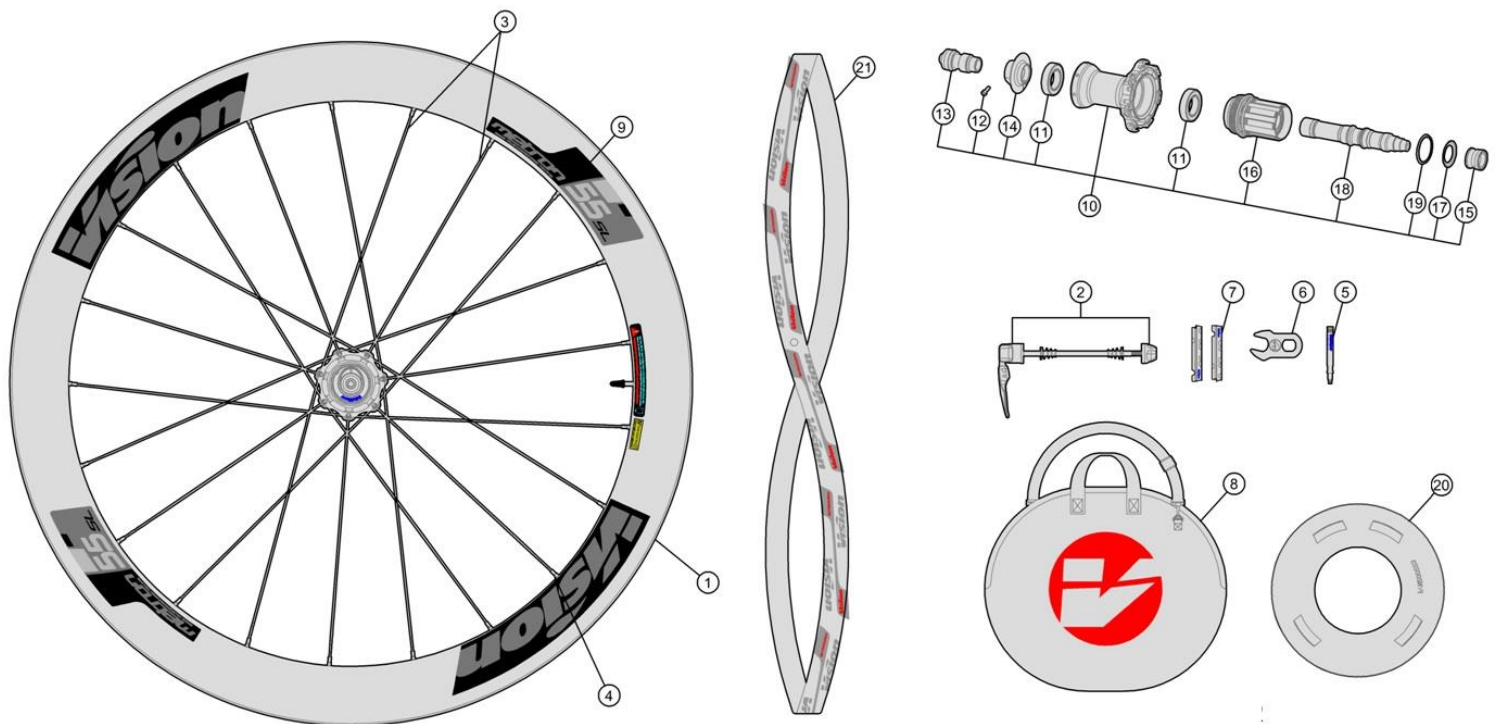

710-0007164038 WH-VT-855/SL/R/S Rear Wheel Tubular Shimano compatible
710-0007165030 WH-VT-855/SL/C Rear Wheel Tubular Campagnolo compatible
710-0006164037 WH-VT-855CH/SL/R/S Rear Wheel Clincher Shimano compatible
710-0006165030 WH-VT-855CH/SL/C Rear Wheel Clincher Campagnolo compatible

Item No.	FSA Code No.	Description	Notes
1	725Z0034006032	Rim METRON 55 tubular SL rear 21H RM083B V17	★Rim Sticker Kit not included
2	750Z0012202010	Vision QR-93 Rear WH 146 mm Black w/Logo	
3	SPK-MTR55SL	METRON 55 SL tub & clincher spokes kit w/nipples	Kit for 1 wheelset (F+R)
4	752-6104A	Nipples ALPINA ABS Brass Black Hexa 15mm	
5	752-5114	Alloy valve extender 30mm E0282D	
6	752-5126	VISION Wrench for alloy valve extender	
7	405-0014000110	VISION Brake Pads T-83 Carbon Rim 4pcs E0060	Kit for 1 bike
8	752-9003	E0169 Vision Wheel Bag	1 bag for a wheelset
9	752Z0349000000	Stickers RIM METRON 55 SL tubular gray (1bike)	★
10	752Z0302006010	REAR HUB METRON SL/Tri KB 21H U2091 V17	★
11	752-0382000000	ACB 7903 Bearing 17x30x7 MR008	★
12	752-6590	Stainless Bolt for Front Hub ML347	
13	752-0463000010	MW546 Rear Hub End Cap	
14	752-0462000010	MW544 Rear Preload Adjustment Collar	Black with Vision logo
15	752-6591	ML355 Rear Hub End Nut	
16	752-0381000000	Freehub Assm Hub U2091 SL SMN w/o Spindle EL284	★ Include bearings
17	752-6563	Seal for FreeHub MS268 Pink - Shimano compatible	
18	752-0467000010	Rear Hub Axle Alloy MetronSL/TriMaxKB U2091 ME260	
19	752-0072000010	MW322 11 Speed Cassette Spacer	Shimano N10/11
20	752-6201	Wheel Spoke Protector W1089x21 (890/880/867/620)	

★ Optional Parts

Item No.	FSA Code No.	Description	Notes
1	725Z0035006031	Rim METRON 55 clincher SL rear 21H RM084B V17	Rim Sticker Kit not included
9	752Z0341000000	Stickers RIM METRON 55 SL CH gray 1bike	Clincher rim version
10	752-0302006011	U2091 Rear Hub Assembly - Shimano compatible	Include ceramic ACB bearing
11	752-0389000000	Ceramic 7903 bearing 30x17x7 MR209	
16	752-0384000000	Freehub Assm Hub U2091 SL Campy w/o Spindle EL285	Include bearings
21	752-1006	Rim Tape VISION RED MS289 Clincher 21mm